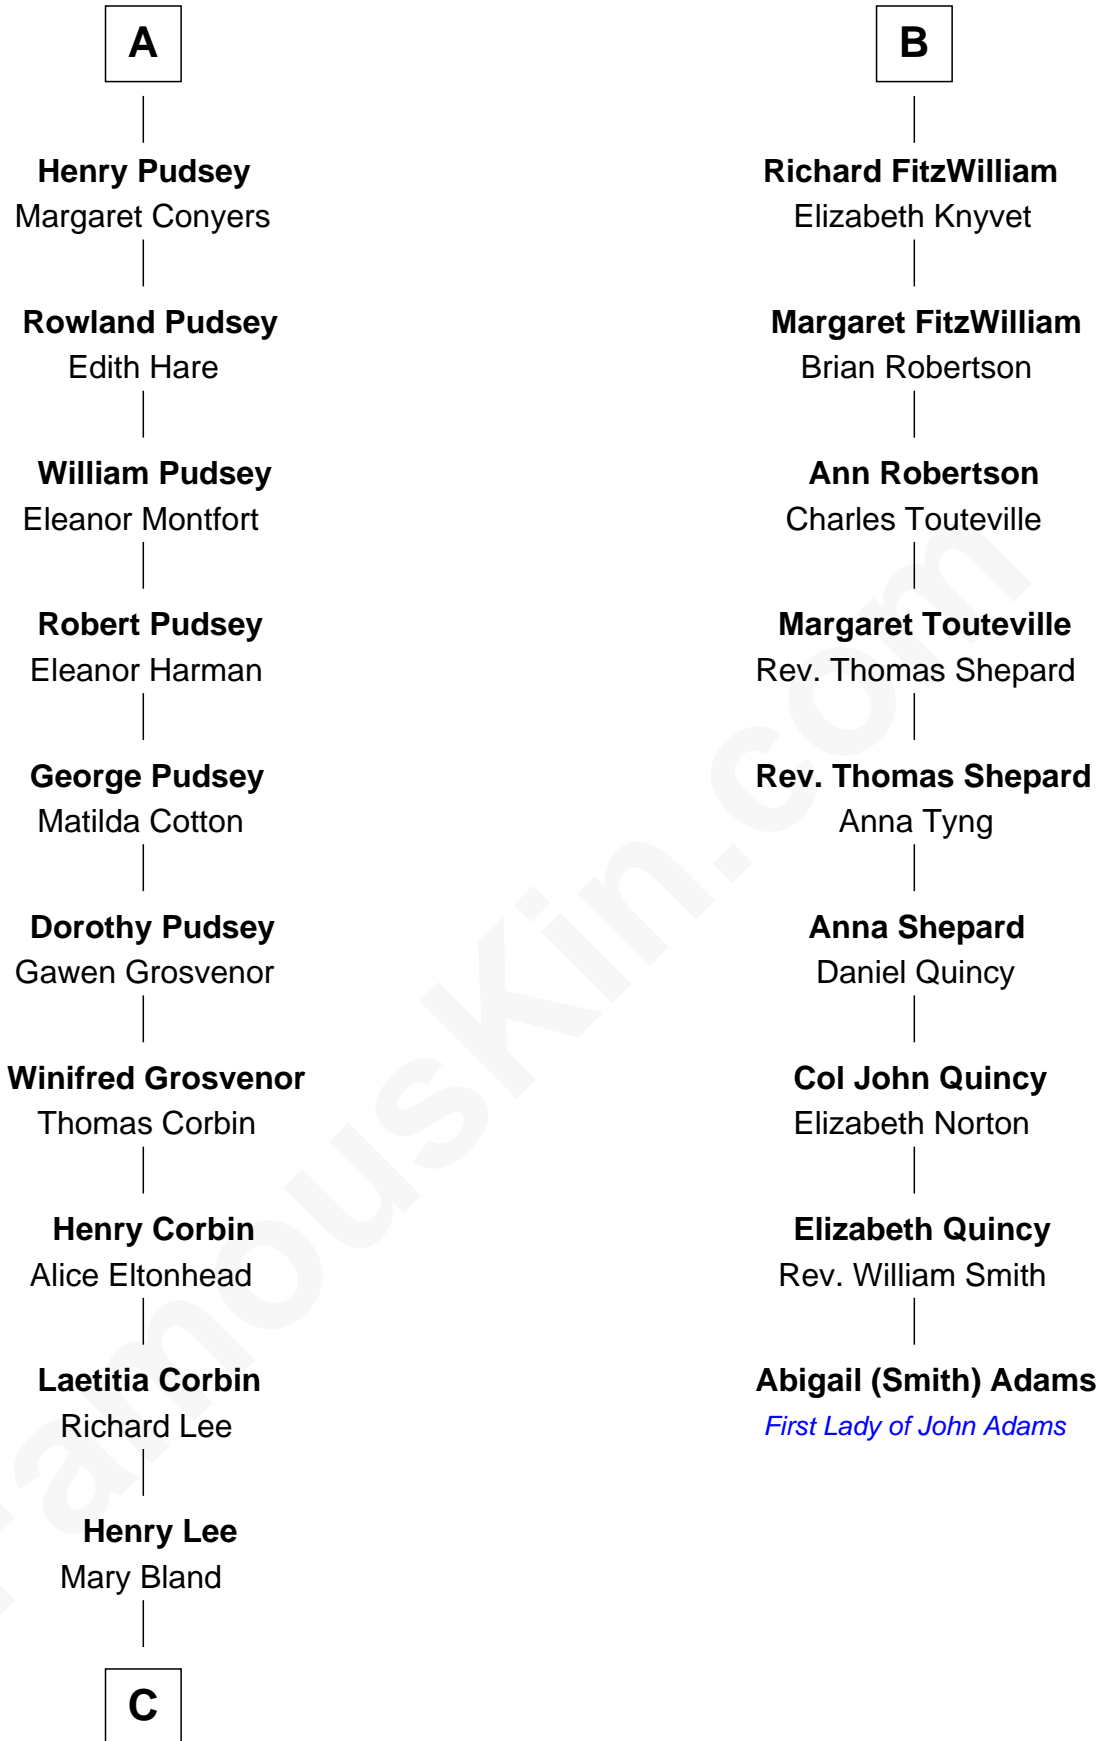

## Relationship Chart of

### Henry Lee III

9th Governor of Virginia

15th cousin 3 times removed of

**Abigail (Smith) Adams**

First Lady of President John Adams

**C**

Col. Henry Lee  
Lucy Grymes  
Henry Lee III  
*Light-Horse Harry*

FamousKin.com