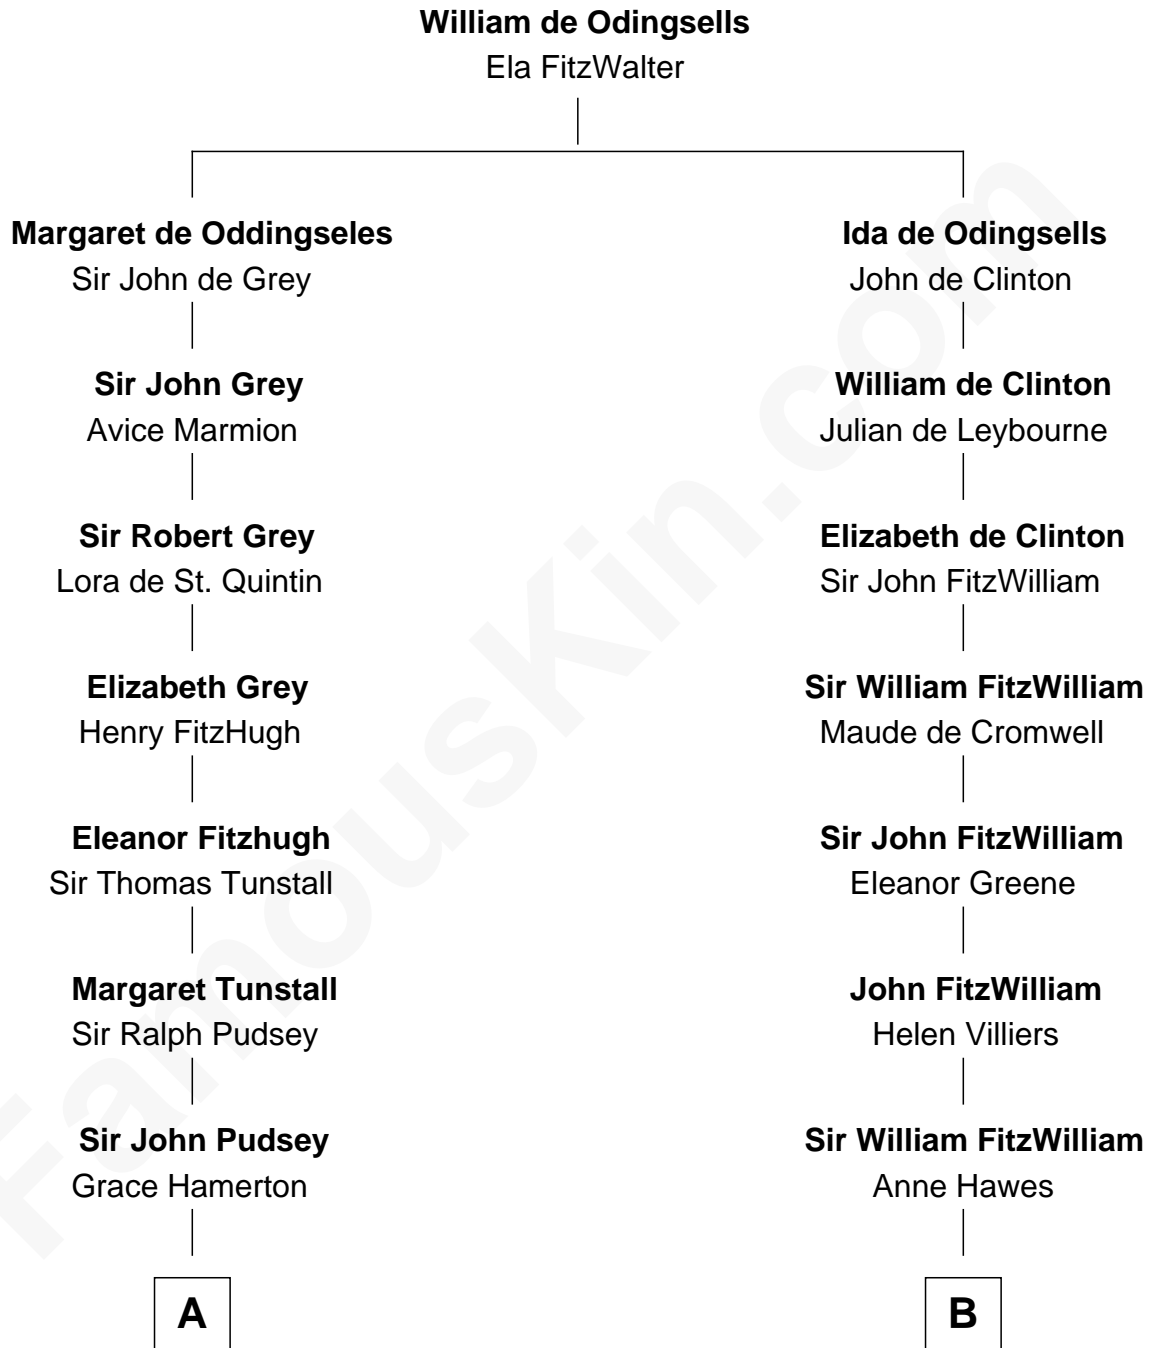

## Relationship Chart of

### Henry Lee III

9th Governor of Virginia

15th cousin 3 times removed of

**Abigail (Smith) Adams**

First Lady of President John Adams

**C**

Col. Henry Lee  
Lucy Grymes  
Henry Lee III  
*Light-Horse Harry*