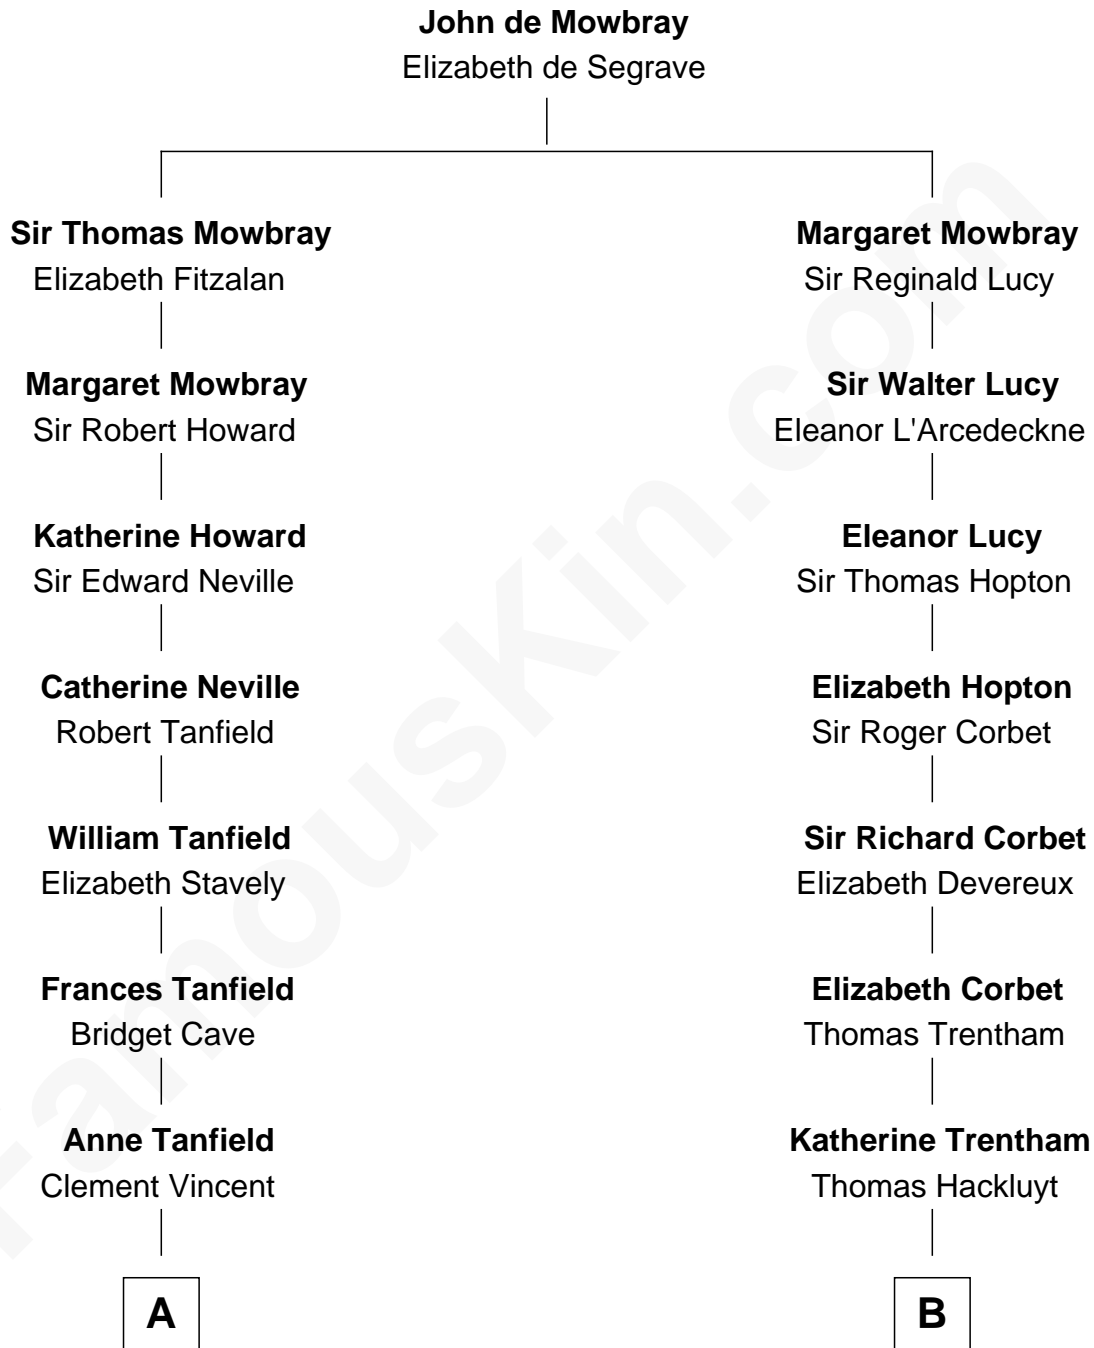

# FamousKin.com Relationship Chart of

**Henry Lee III**

*9th Governor of Virginia*

14th cousin 4 times removed of

**Orson Welles**

*Radio, Stage, and Movie Actor*

**C**

Richard Head Welles