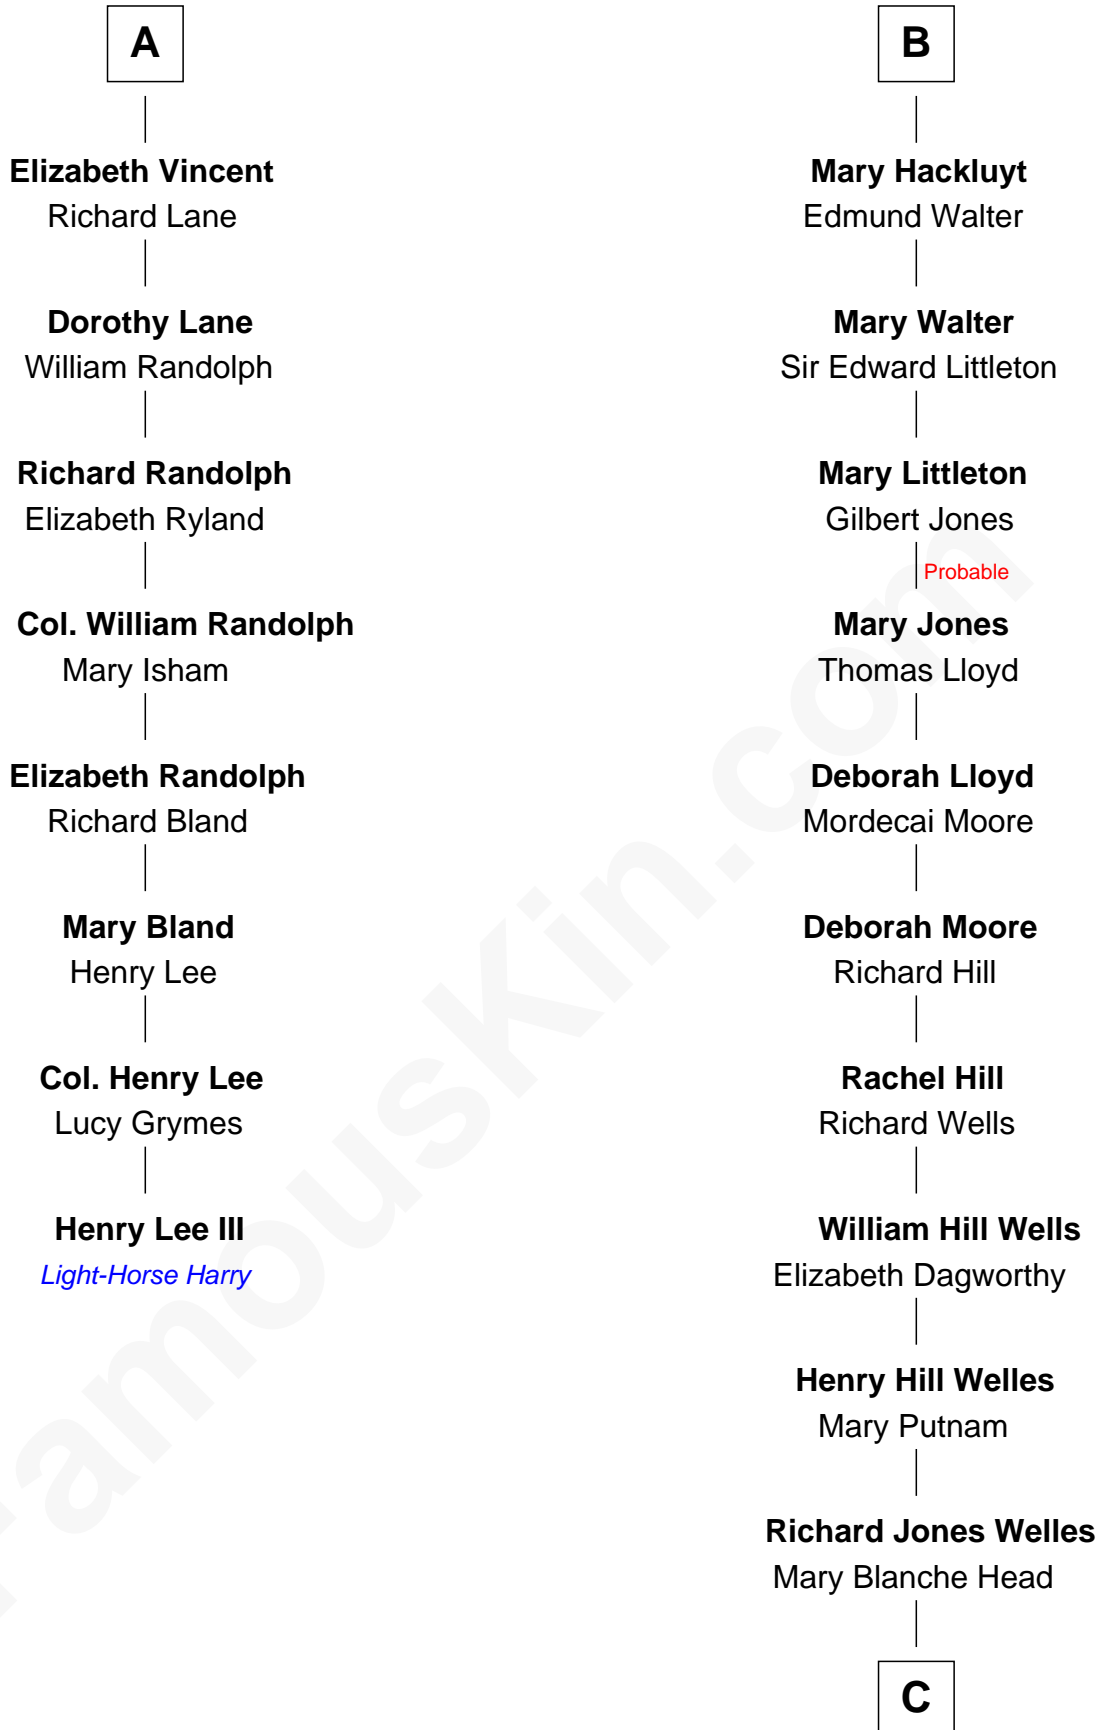

# FamousKin.com Relationship Chart of

**Henry Lee III**

*9th Governor of Virginia*

14th cousin 4 times removed of

**Orson Welles**

*Radio, Stage, and Movie Actor*

**C**

Richard Head Welles