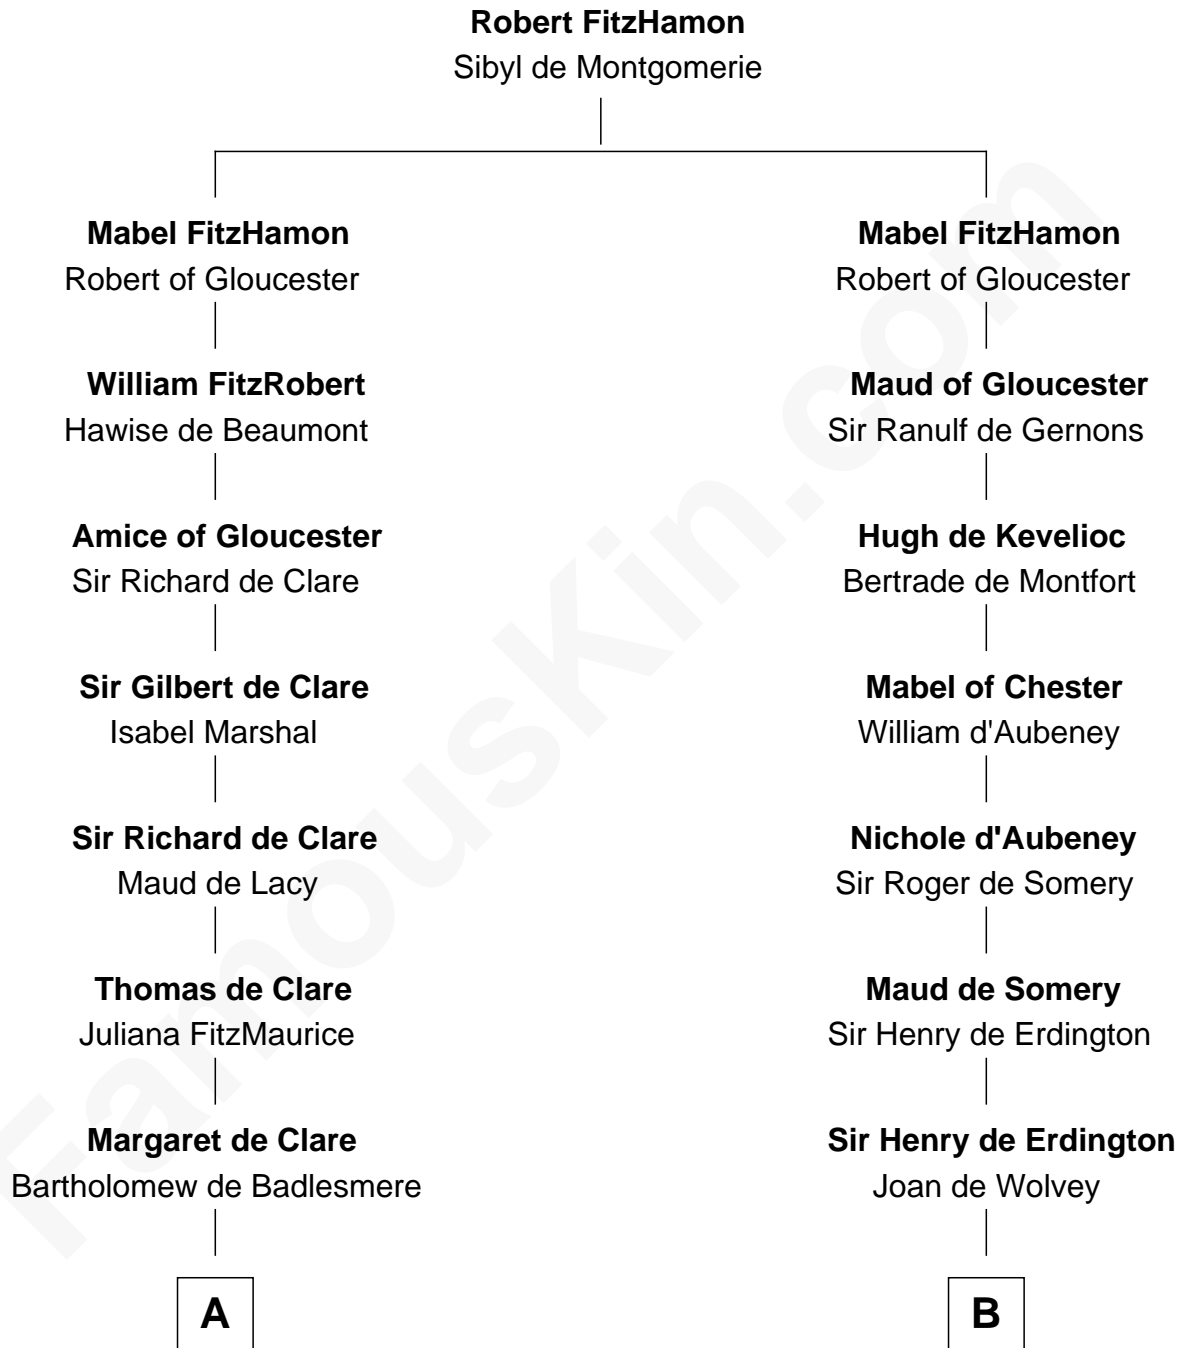

FamousKin.com

Relationship Chart of

Henry Lee III

9th Governor of Virginia

20th cousin 1 time removed of

John Hancock

Signer of the Declaration of Independence

C

Alice Eltonhead

Henry Corbin

Laetitia Corbin

Richard Lee

Henry Lee

Mary Bland

Col. Henry Lee

Lucy Grymes