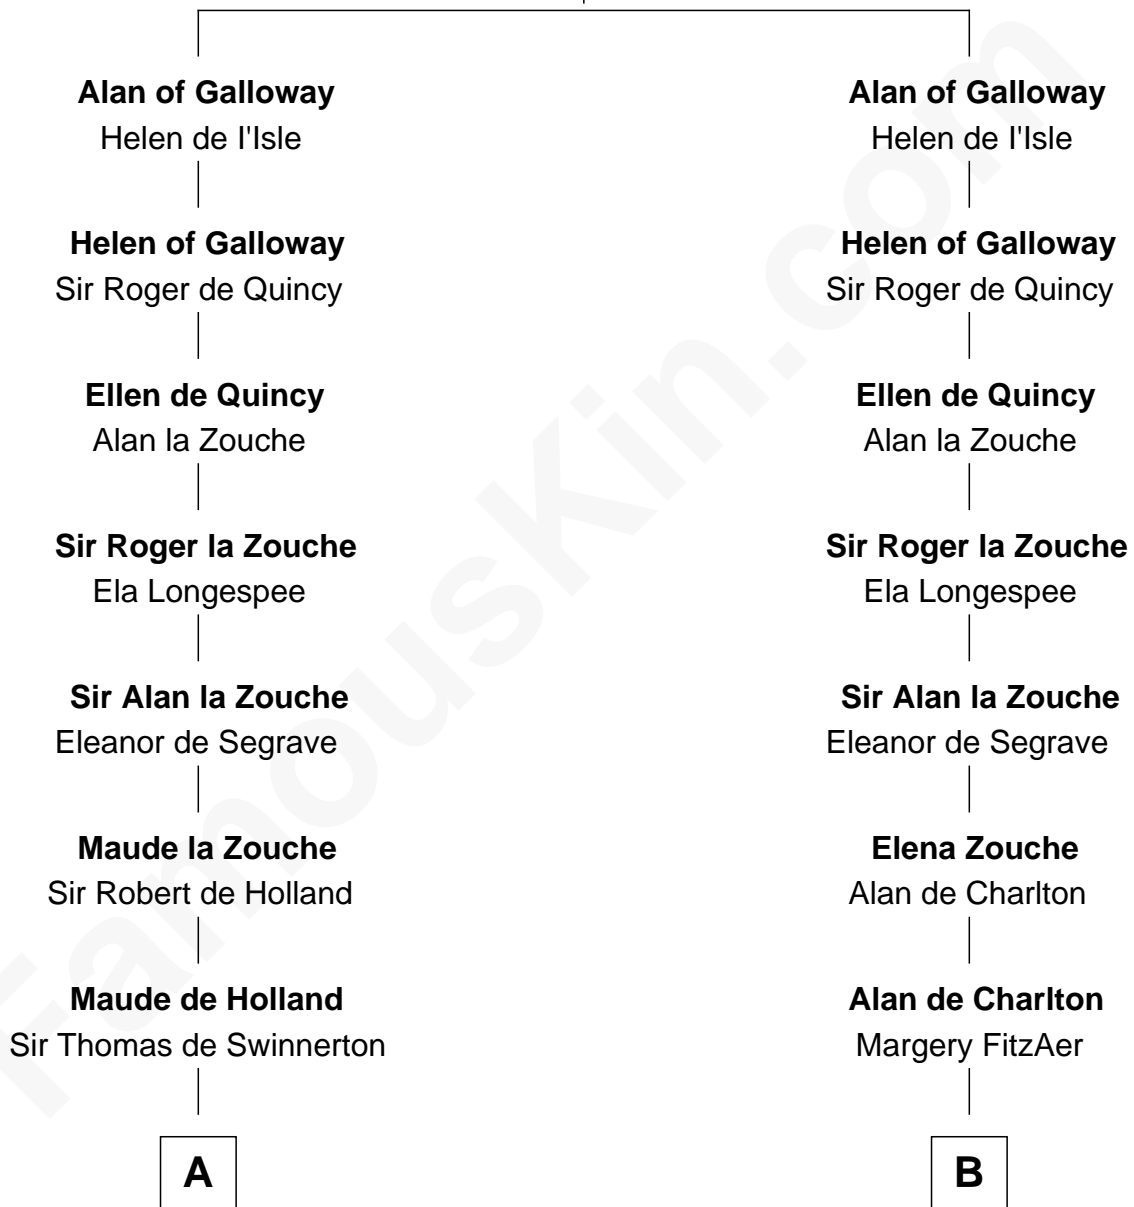

FamousKin.com Relationship Chart of

Henry Lee III

9th Governor of Virginia

20th cousin of

John Hancock

Signer of the Declaration of Independence

Roland of Galloway

Helena de Morville

C

Laetitia Corbin

Richard Lee

Henry Lee

Mary Bland

Col. Henry Lee

Lucy Grymes

Henry Lee III