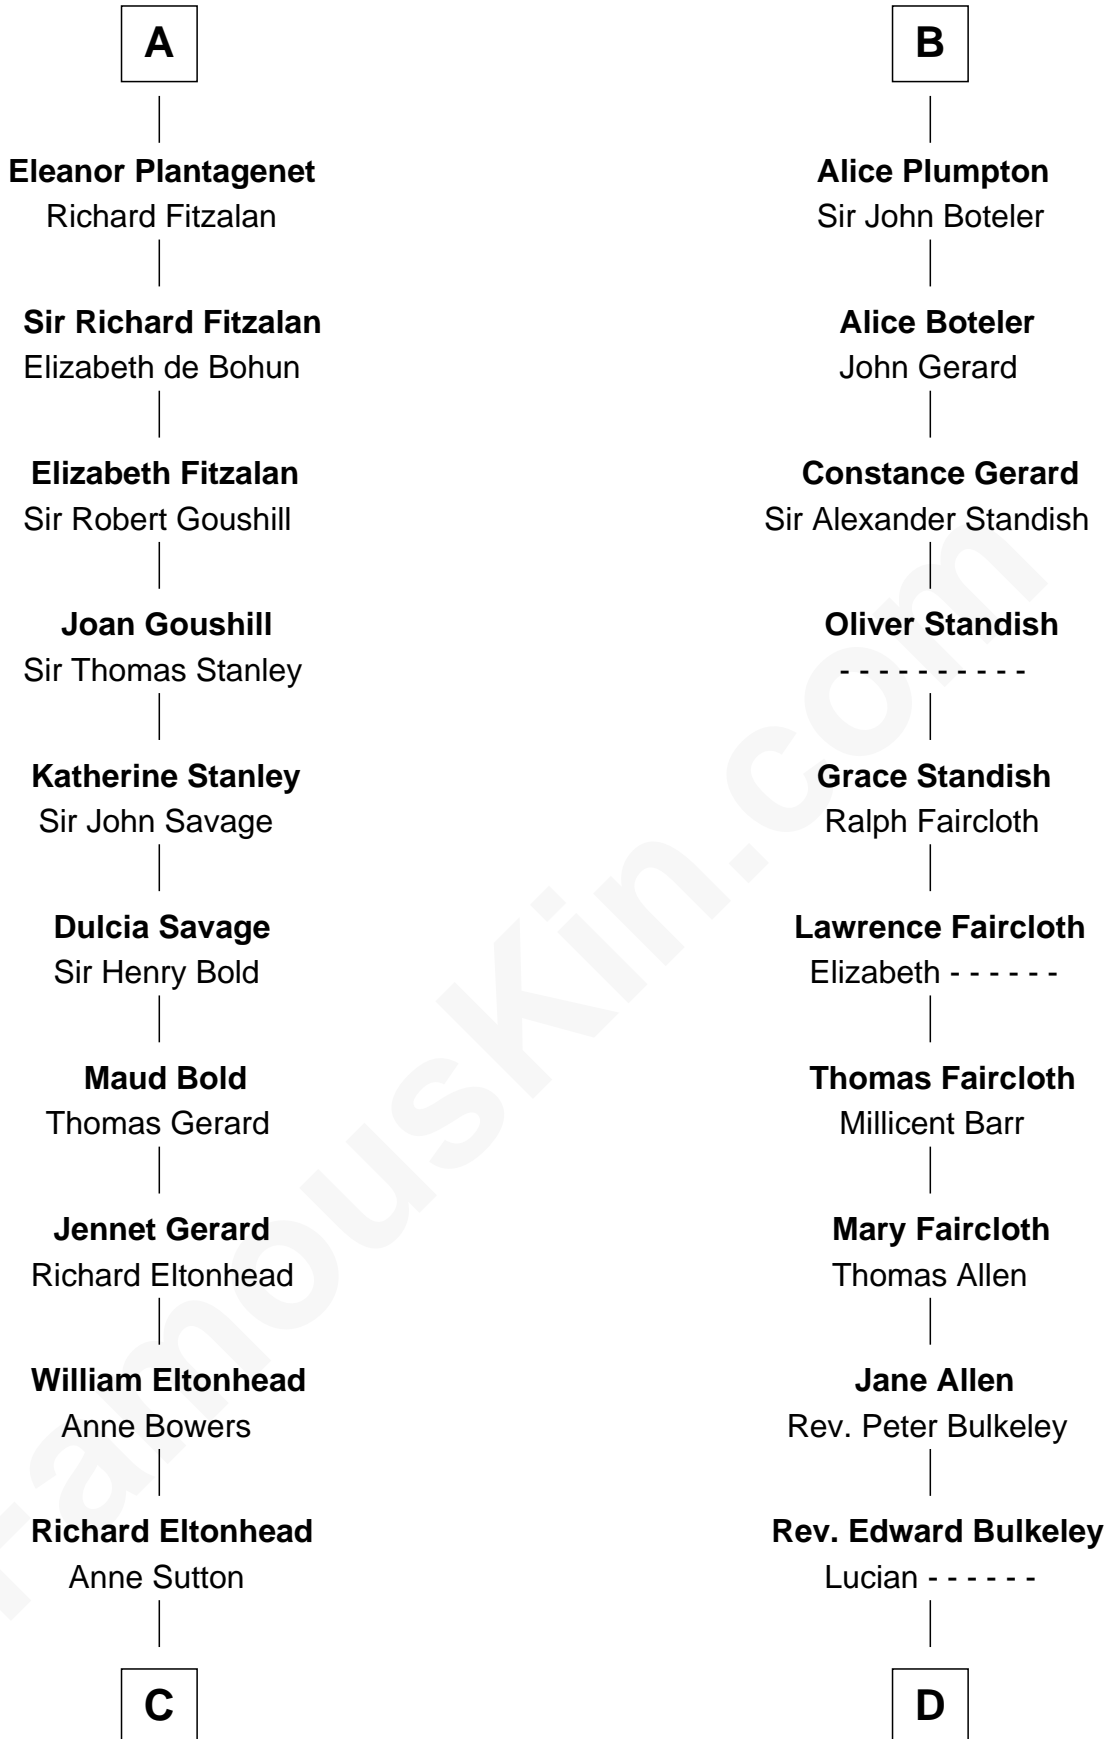

# FamousKin.com Relationship Chart of

**Henry Lee III**

*9th Governor of Virginia*

20th cousin 1 time removed of

**John Hancock**

*Signer of the Declaration of Independence*

**C**

**Alice Eltonhead**

Henry Corbin

**Laetitia Corbin**

Richard Lee

**Henry Lee**

Mary Bland

**Col. Henry Lee**

Lucy Grymes

**Henry Lee III**