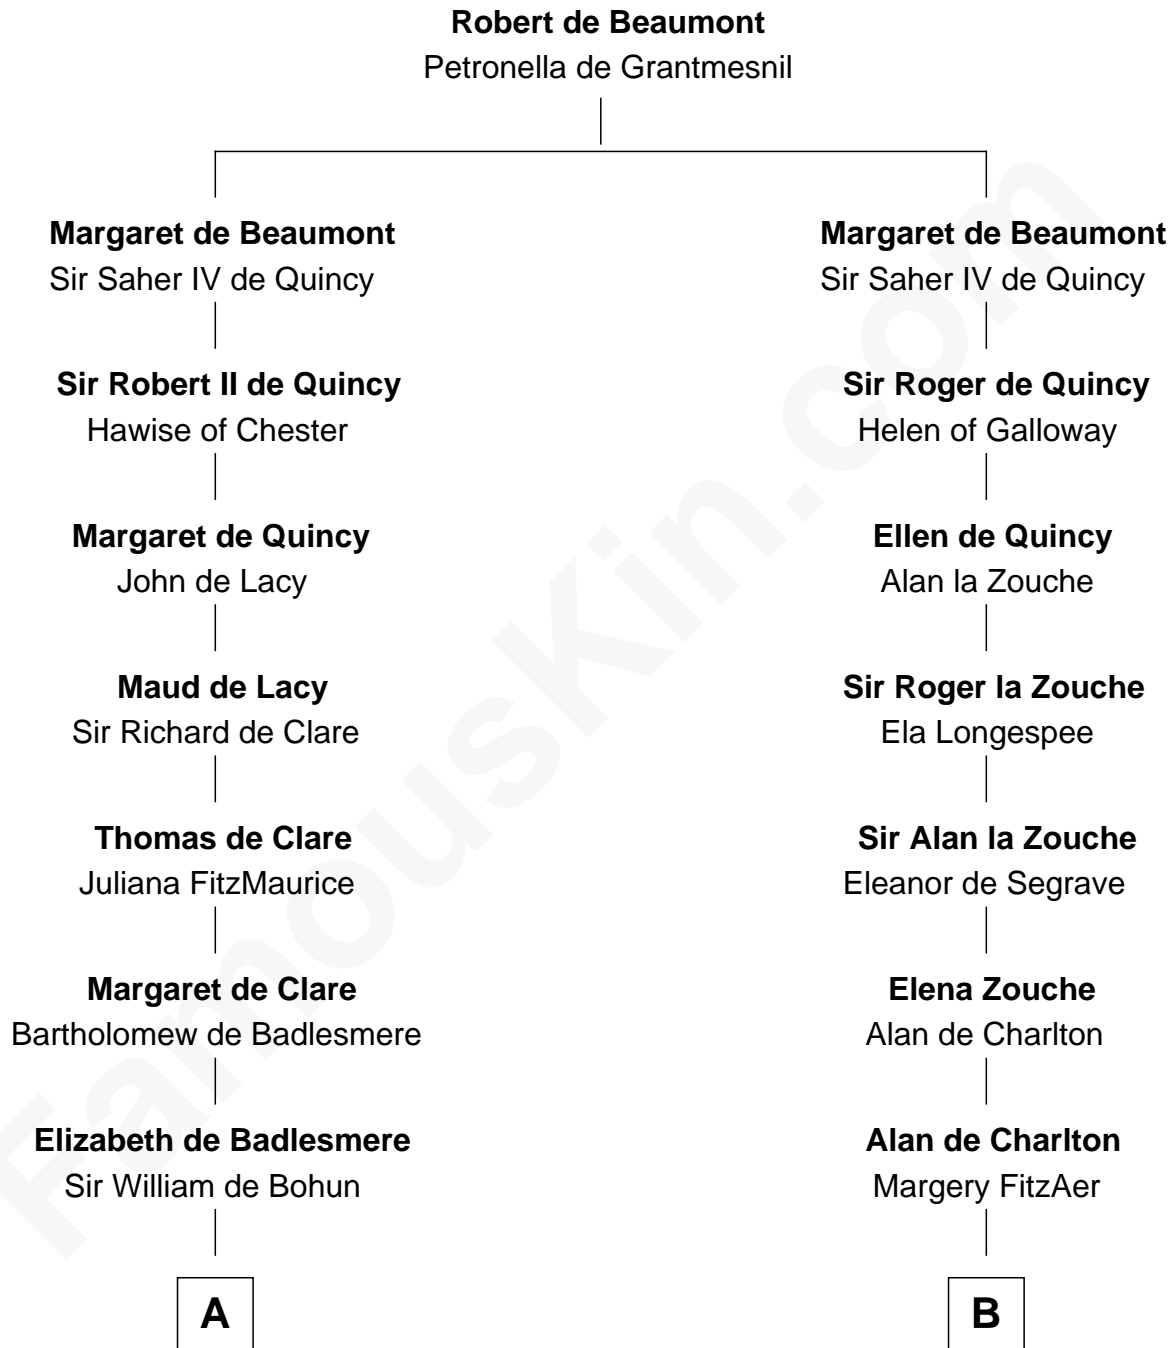

# FamousKin.com Relationship Chart of

**Henry Lee III**

*9th Governor of Virginia*

20th cousin of

**John Hancock**

*Signer of the Declaration of Independence*

**C**

**Laetitia Corbin**

Richard Lee

**Henry Lee**

Mary Bland

**Col. Henry Lee**

Lucy Grymes

**Henry Lee III**

*Light-Horse Harry*

**D**

**Mary Bulkeley**

Rev. Thomas Clarke

**Elizabeth Clarke**

John Hancock

**Rev. John Hancock**

Mary Hawke

**John Hancock**

*Signer of Declaration of Independence*