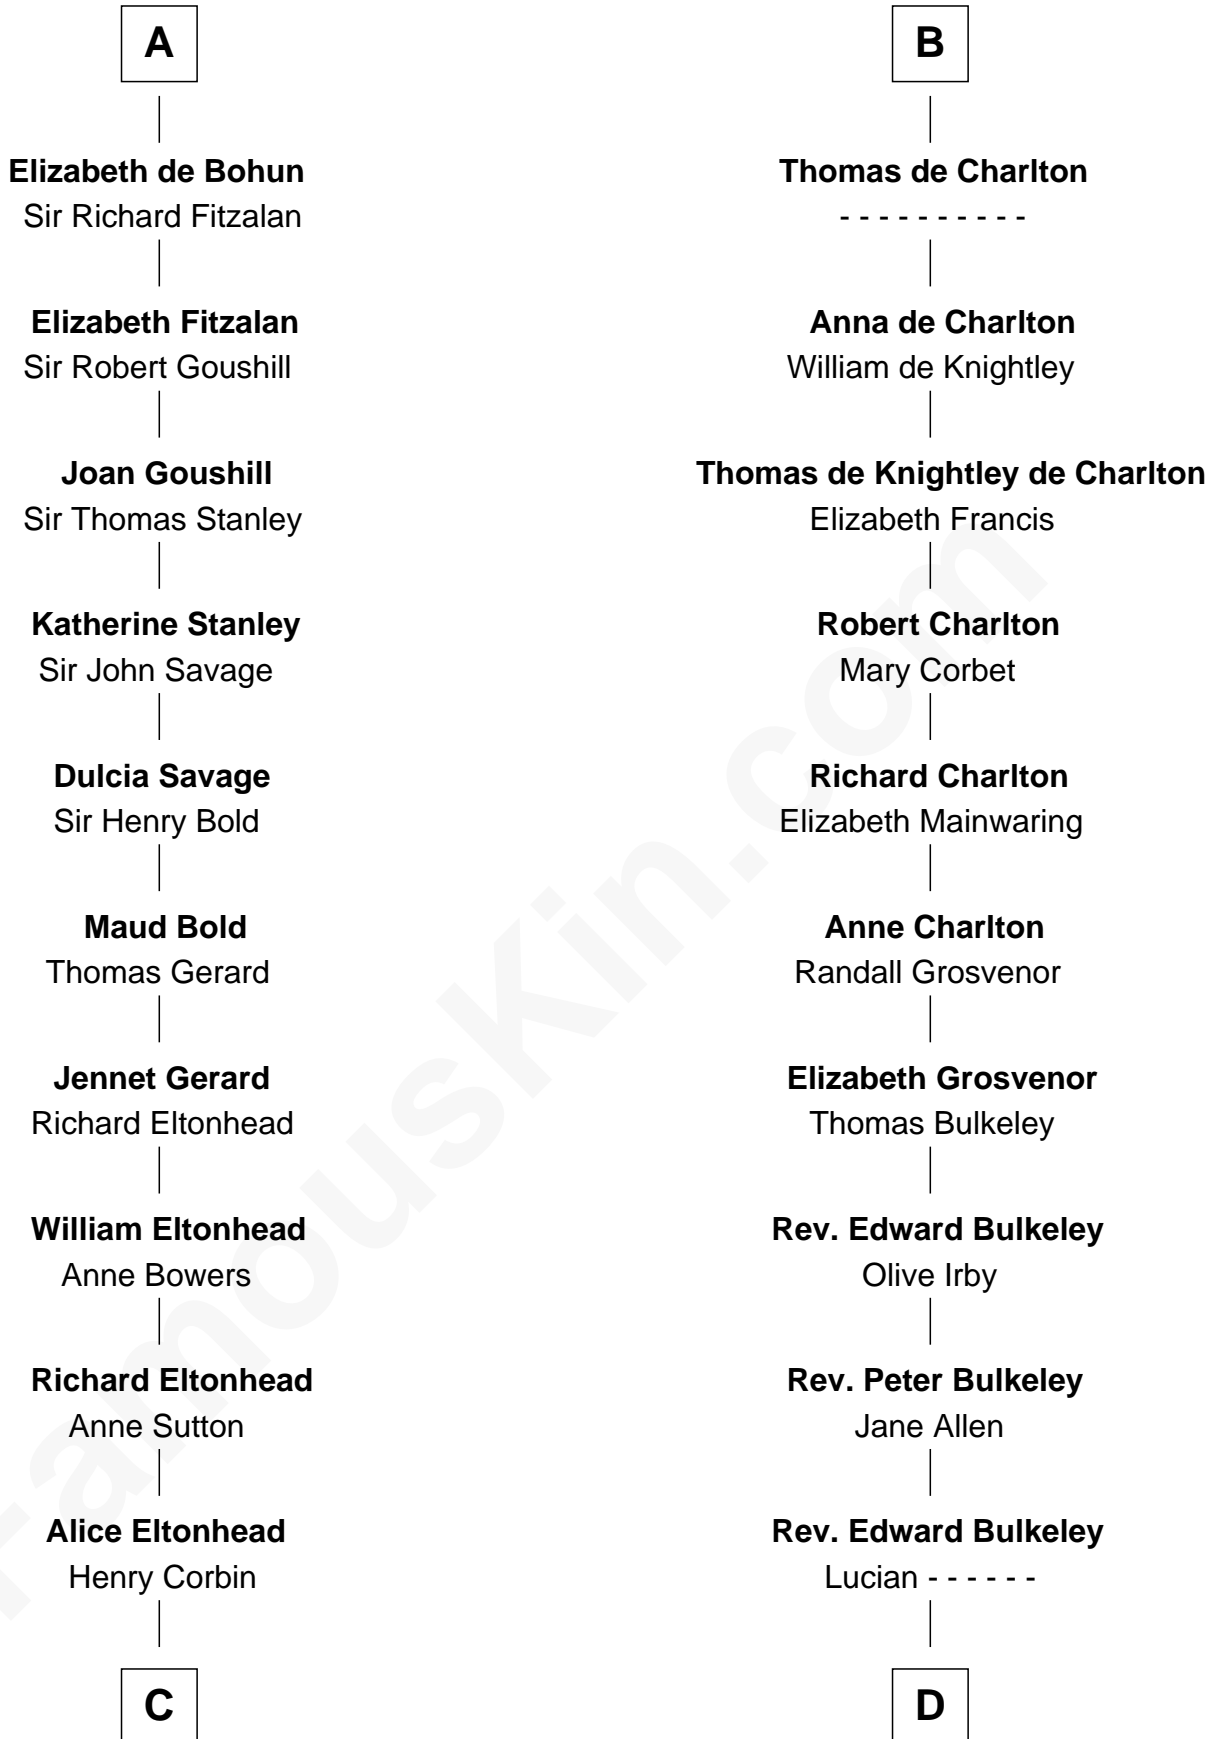

# FamousKin.com Relationship Chart of

**Henry Lee III**

*9th Governor of Virginia*

20th cousin of

**John Hancock**

*Signer of the Declaration of Independence*

**C**

**Laetitia Corbin**

Richard Lee

**Henry Lee**

Mary Bland

**Col. Henry Lee**

Lucy Grymes

**Henry Lee III**

*Light-Horse Harry*

**D**

**Mary Bulkeley**

Rev. Thomas Clarke

**Elizabeth Clarke**

John Hancock

**Rev. John Hancock**

Mary Hawke

**John Hancock**

*Signer of Declaration of Independence*