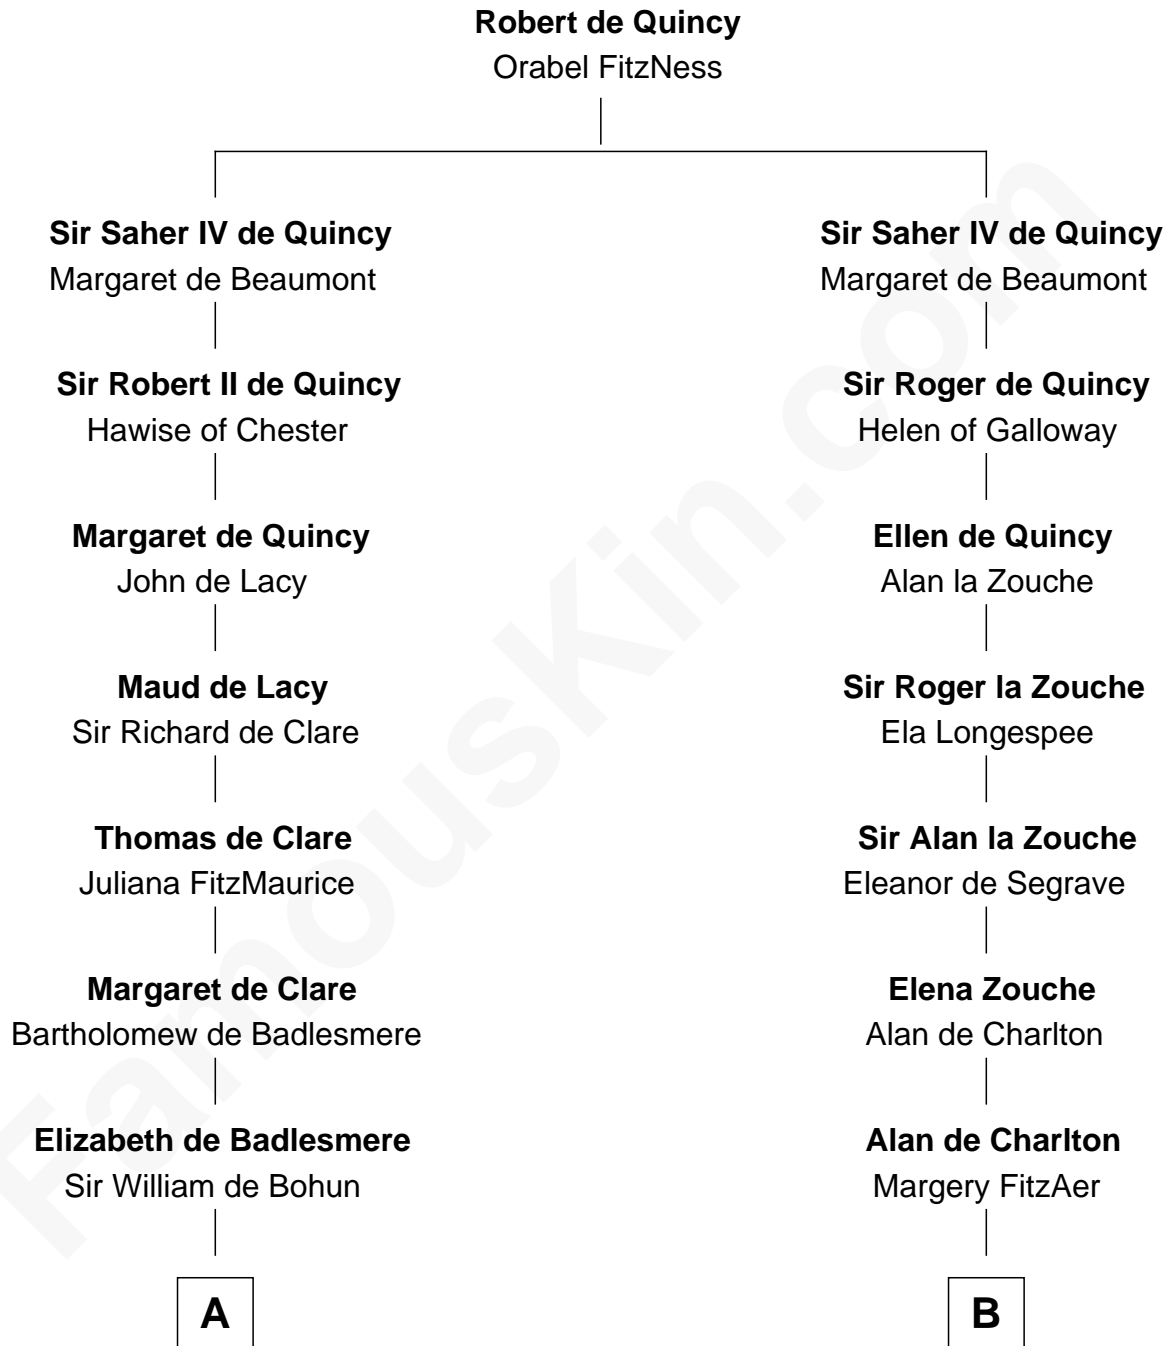

FamousKin.com Relationship Chart of

Henry Lee III

9th Governor of Virginia

20th cousin of

John Hancock

Signer of the Declaration of Independence

C

Laetitia Corbin

Richard Lee

Henry Lee

Mary Bland

Col. Henry Lee

Lucy Grymes

Henry Lee III

Light-Horse Harry

D