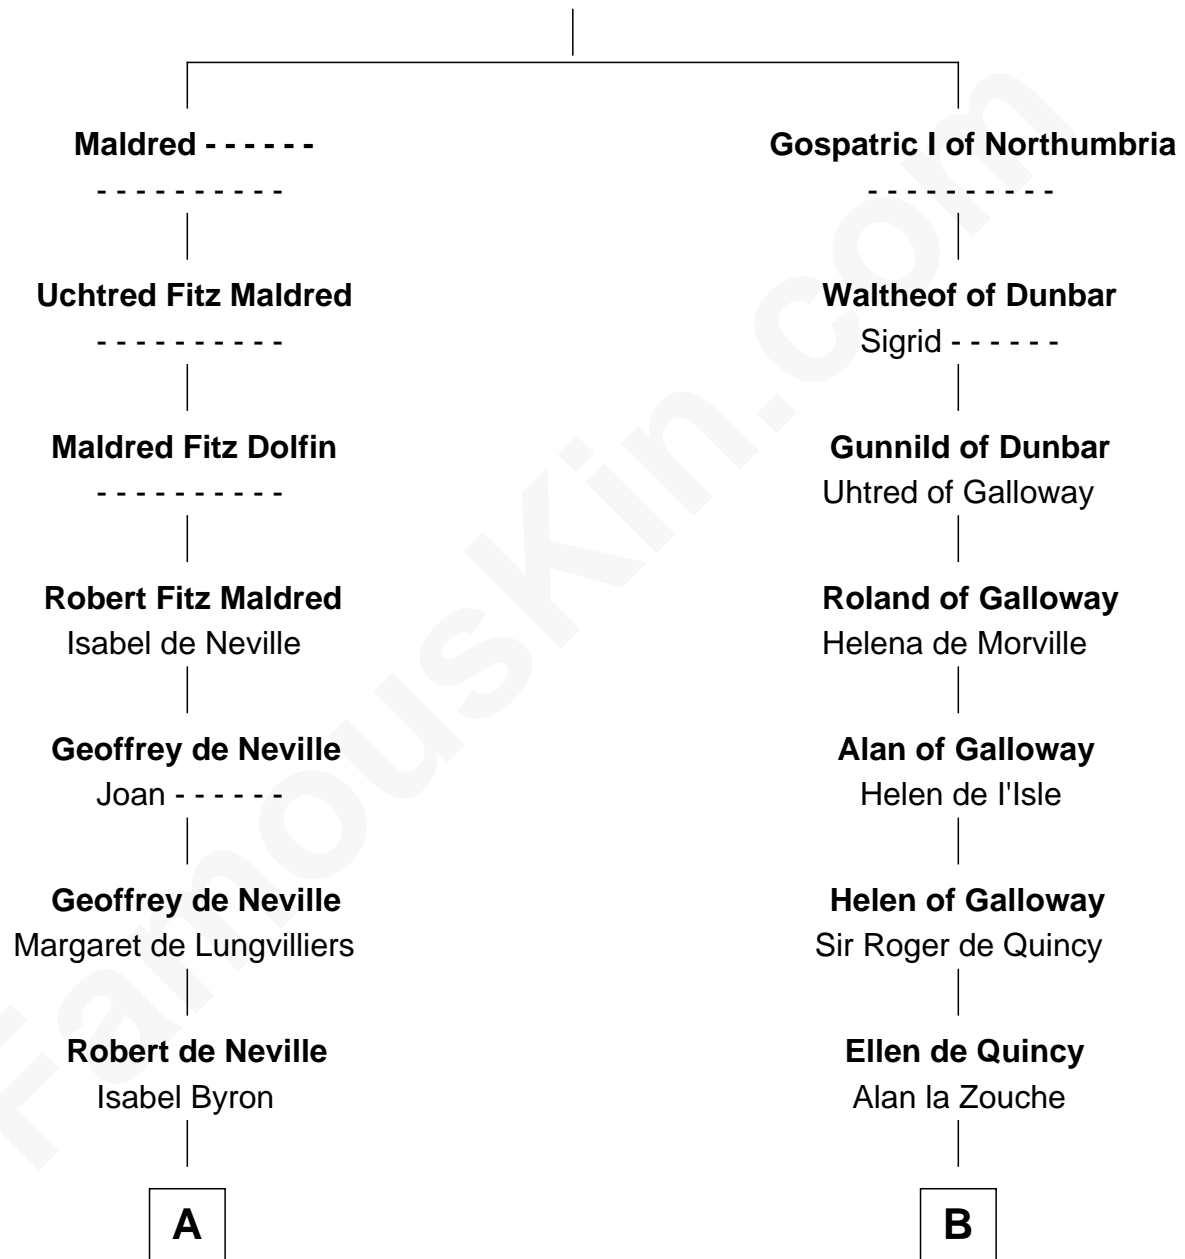

FamousKin.com

Relationship Chart of

Henry Lee III

9th Governor of Virginia

16th cousin 4 times removed of

Catherine Parr

6th Wife of King Henry VIII

Maldred of Carlisle and Allendale

Edith of Northumbria

C

—
Laetitia Corbin

Richard Lee

—
Henry Lee

Mary Bland

—
Col. Henry Lee

Lucy Grymes

—
Henry Lee III

Light-Horse Harry

FamousKin.com