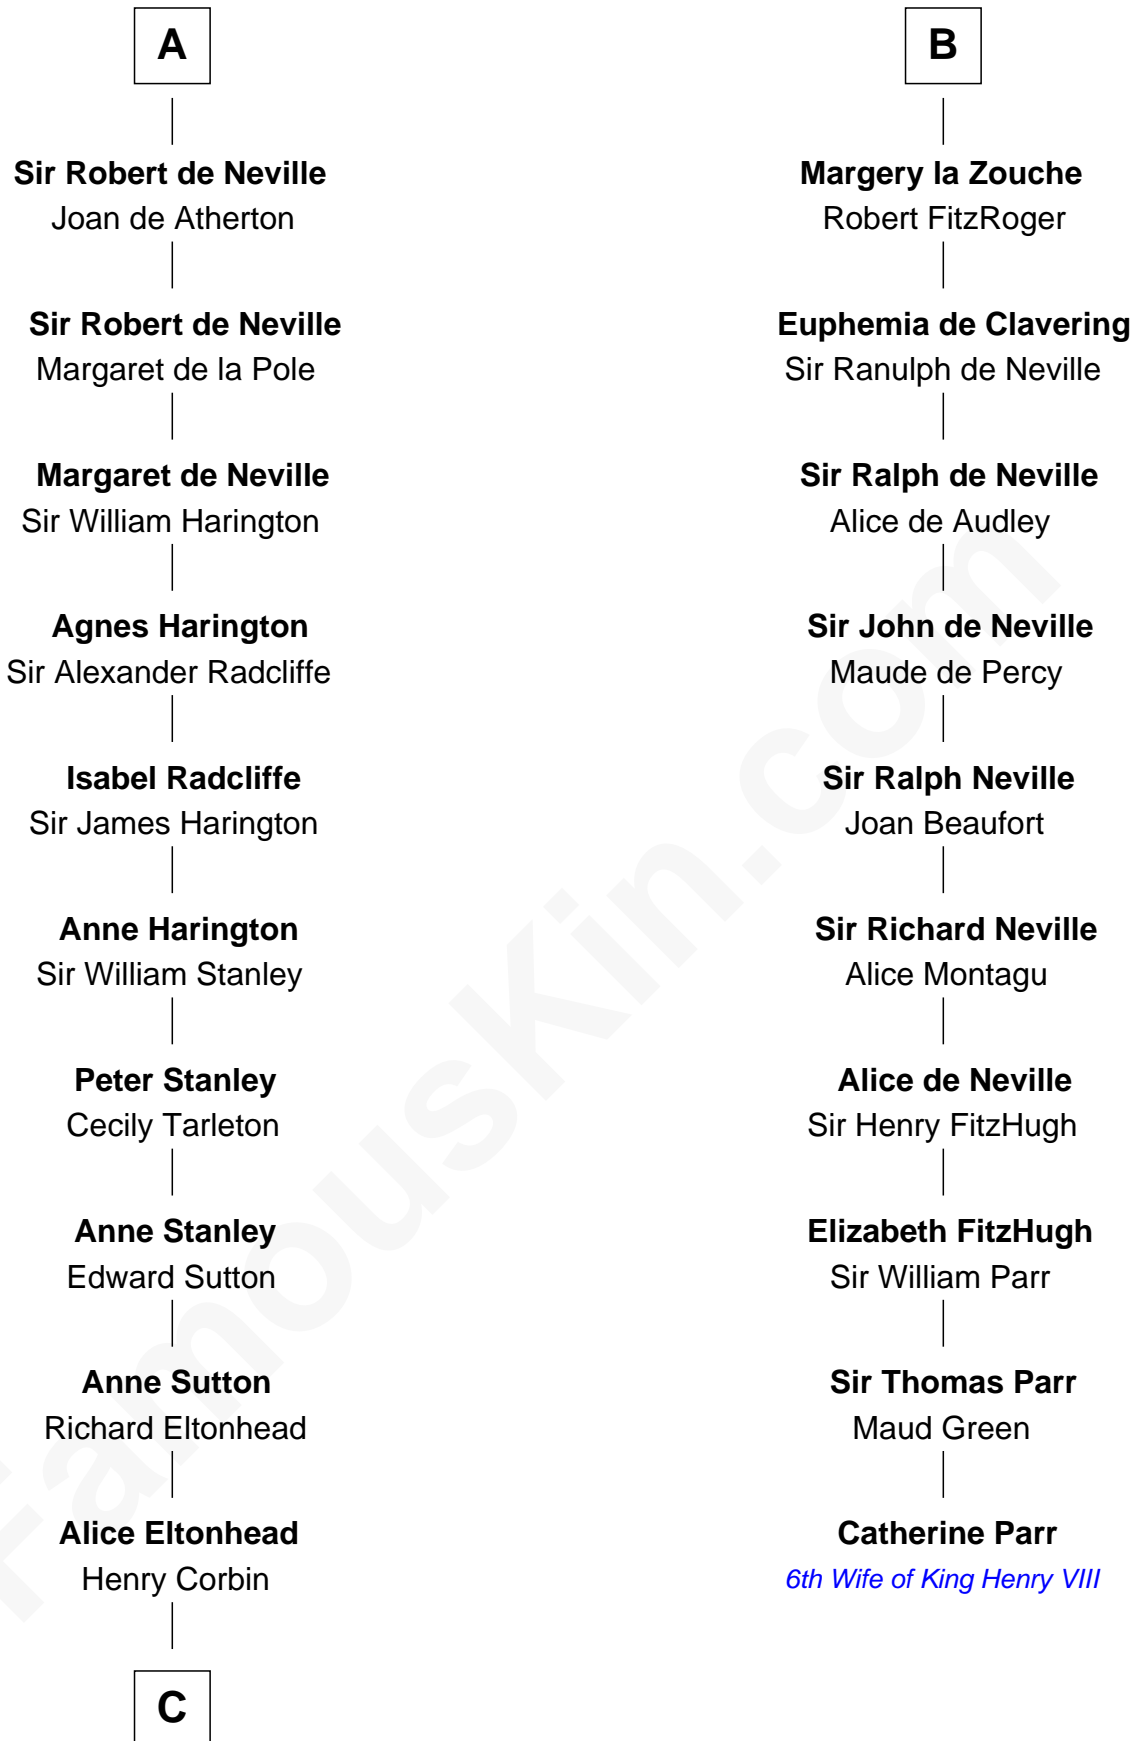

FamousKin.com

Relationship Chart of

Henry Lee III

9th Governor of Virginia

16th cousin 4 times removed of

Catherine Parr

6th Wife of King Henry VIII

Maldred of Carlisle and Allendale

Edith of Northumbria

C

—
Laetitia Corbin

Richard Lee

—
Henry Lee

Mary Bland

—
Col. Henry Lee

Lucy Grymes

—
Henry Lee III

Light-Horse Harry

FamousKin.com