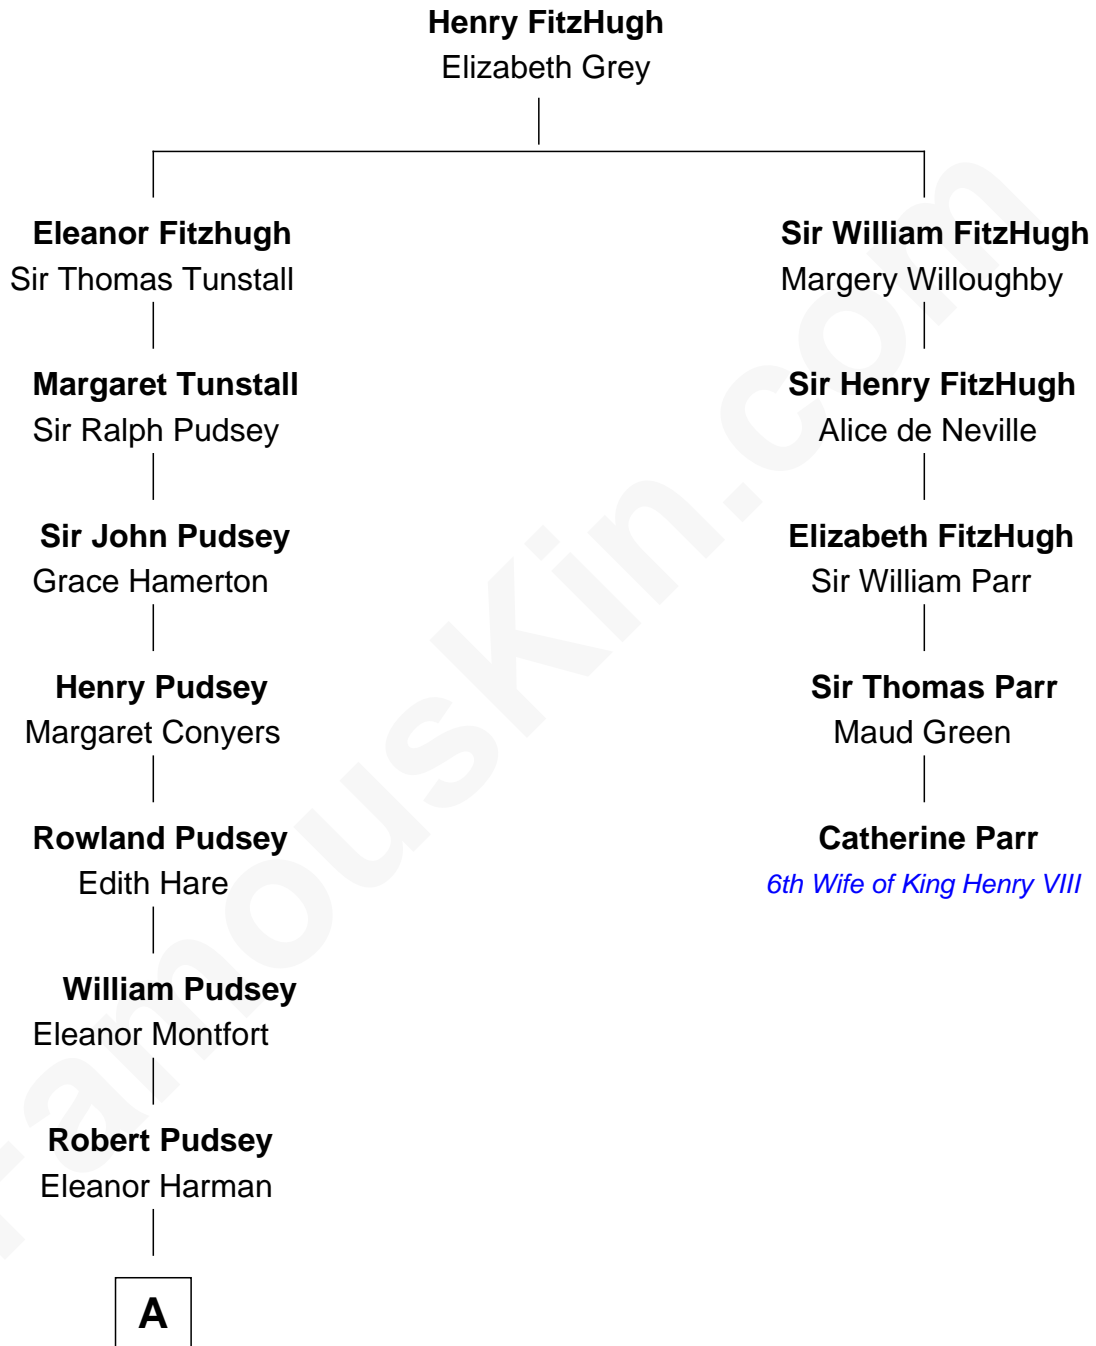

FamousKin.com

Relationship Chart of

Henry Lee III

9th Governor of Virginia

4th cousin 10 times removed of

Catherine Parr

6th Wife of King Henry VIII

A

George Pudsey

Matilda Cotton

Dorothy Pudsey

Gawen Grosvenor

Winifred Grosvenor

Thomas Corbin

Henry Corbin

Alice Eltonhead