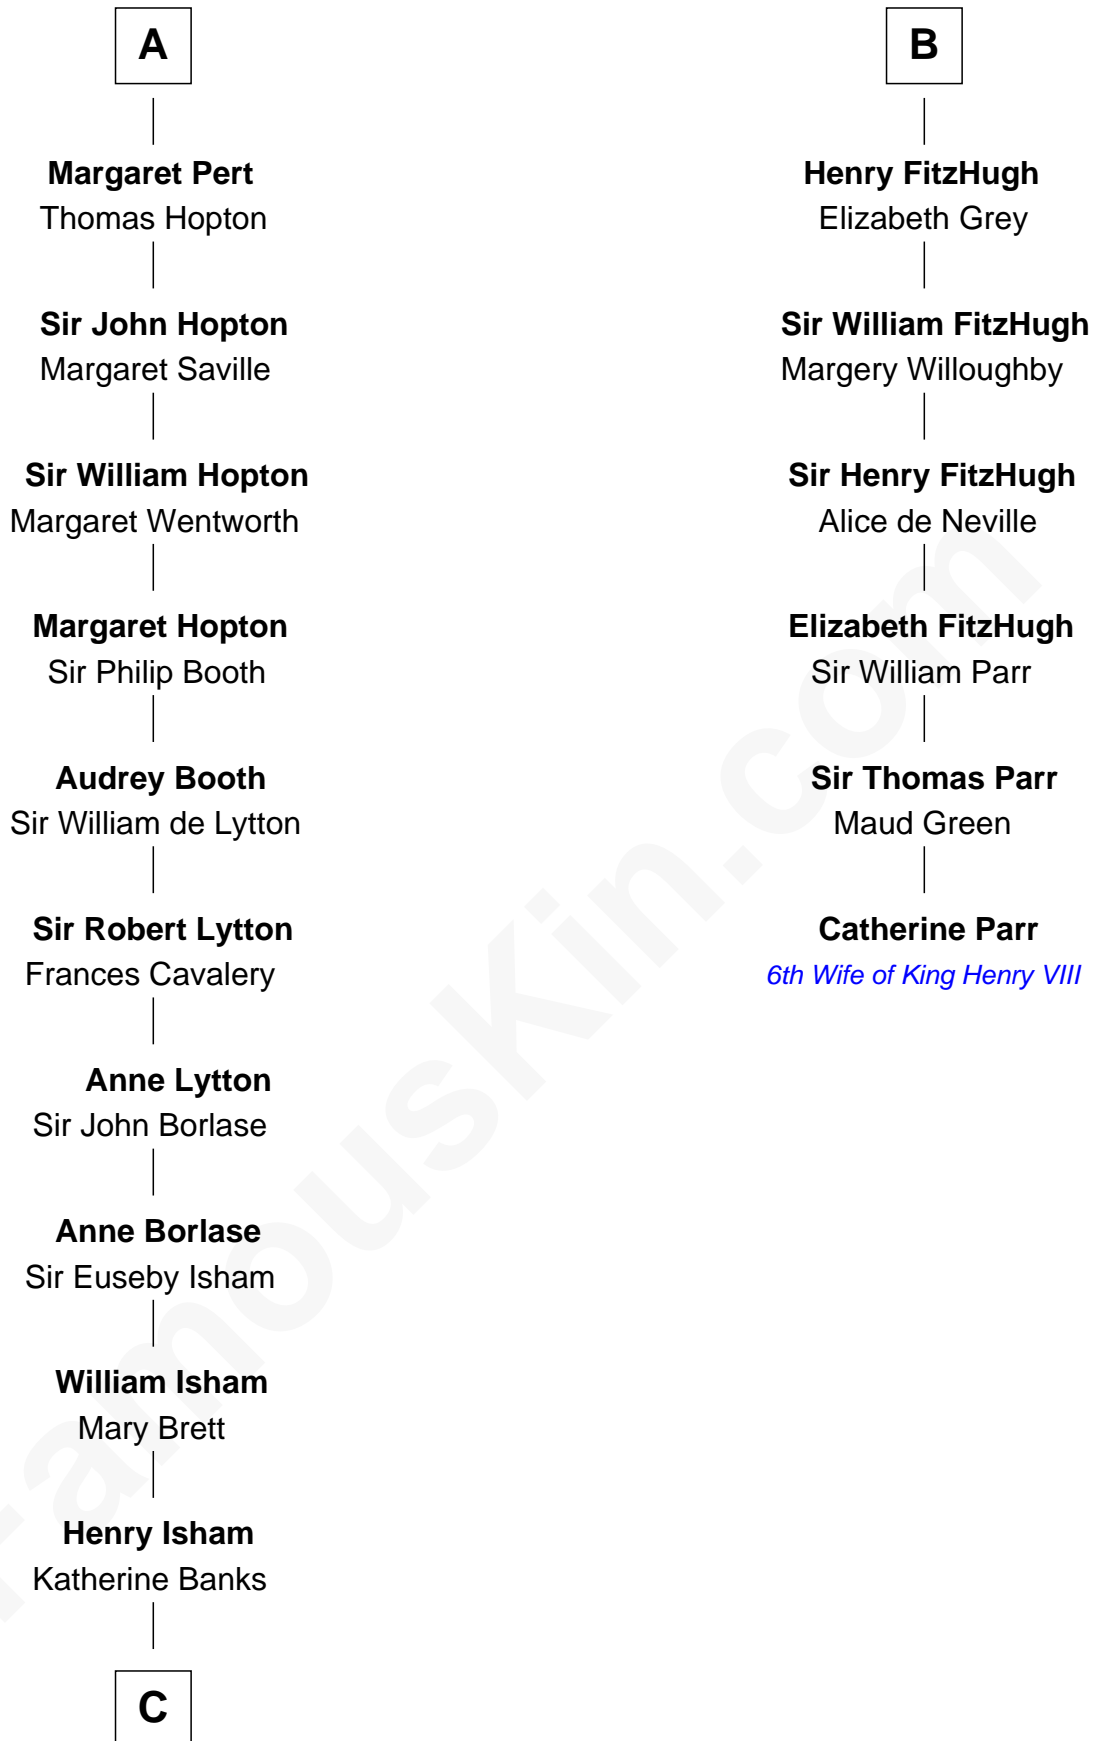

FamousKin.com

Relationship Chart of

Henry Lee III

9th Governor of Virginia

12th cousin 9 times removed of

Catherine Parr

6th Wife of King Henry VIII

Richard Avenal

C

—
Mary Isham
Col. William Randolph

—
Elizabeth Randolph
Richard Bland

—
Mary Bland
Henry Lee

—
Col. Henry Lee
Lucy Grymes

—
Henry Lee III
Light-Horse Harry

FamousKin.com