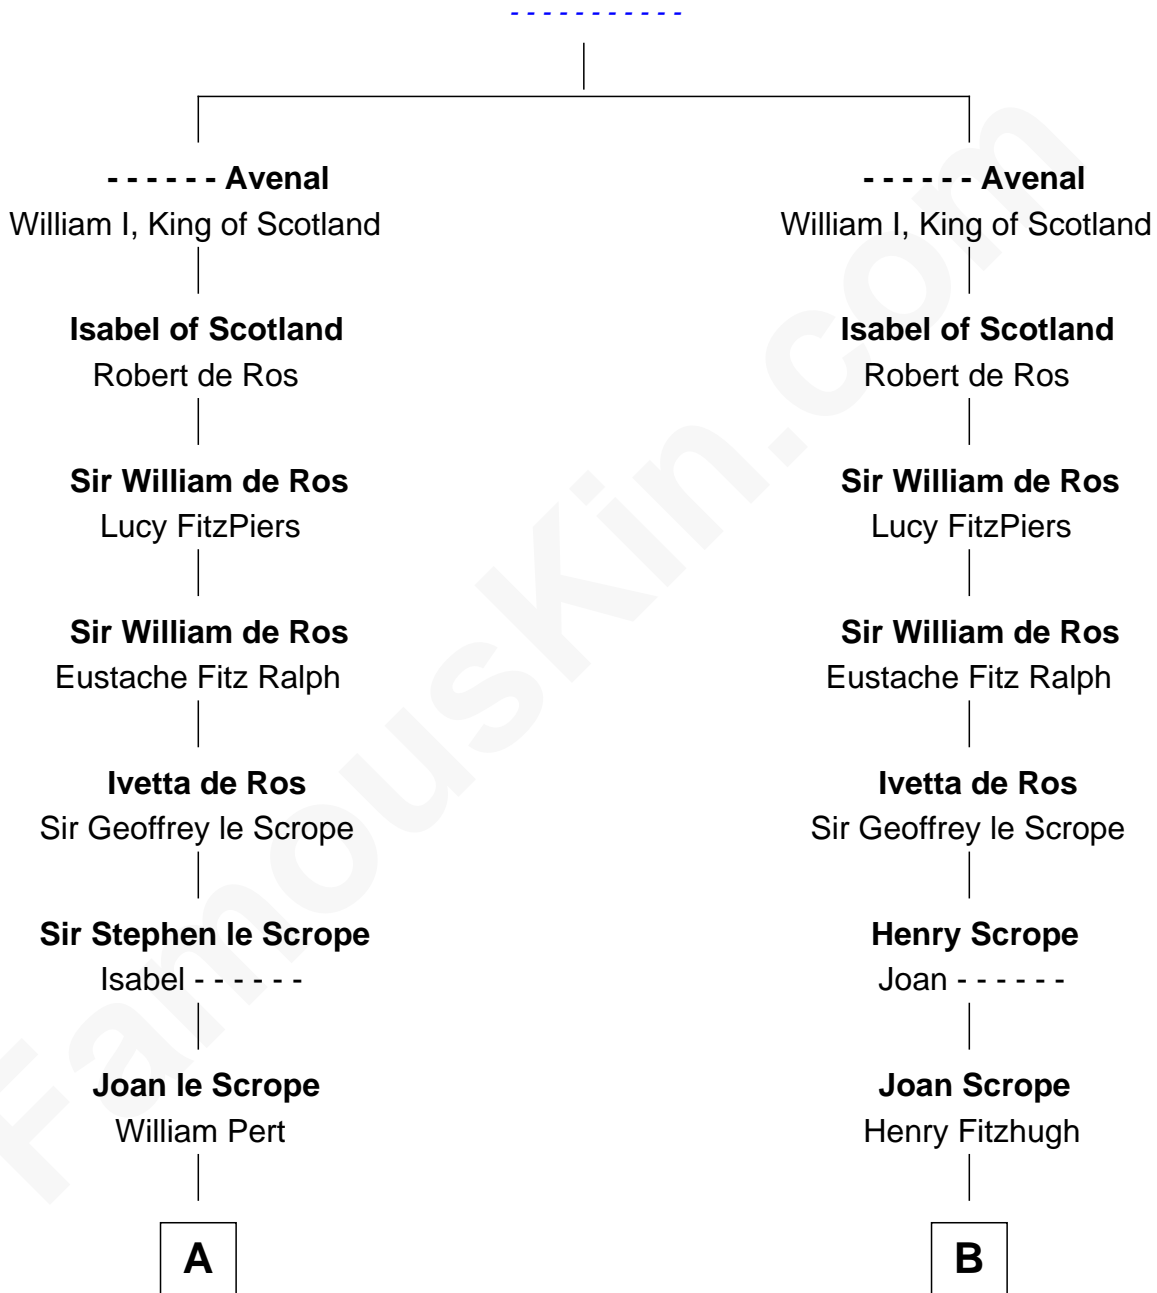

FamousKin.com

Relationship Chart of

Henry Lee III

9th Governor of Virginia

12th cousin 9 times removed of

Catherine Parr

6th Wife of King Henry VIII

Richard Avenal

C

—
Mary Isham
Col. William Randolph

—
Elizabeth Randolph
Richard Bland

—
Mary Bland
Henry Lee

—
Col. Henry Lee
Lucy Grymes

—
Henry Lee III
Light-Horse Harry

FamousKin.com