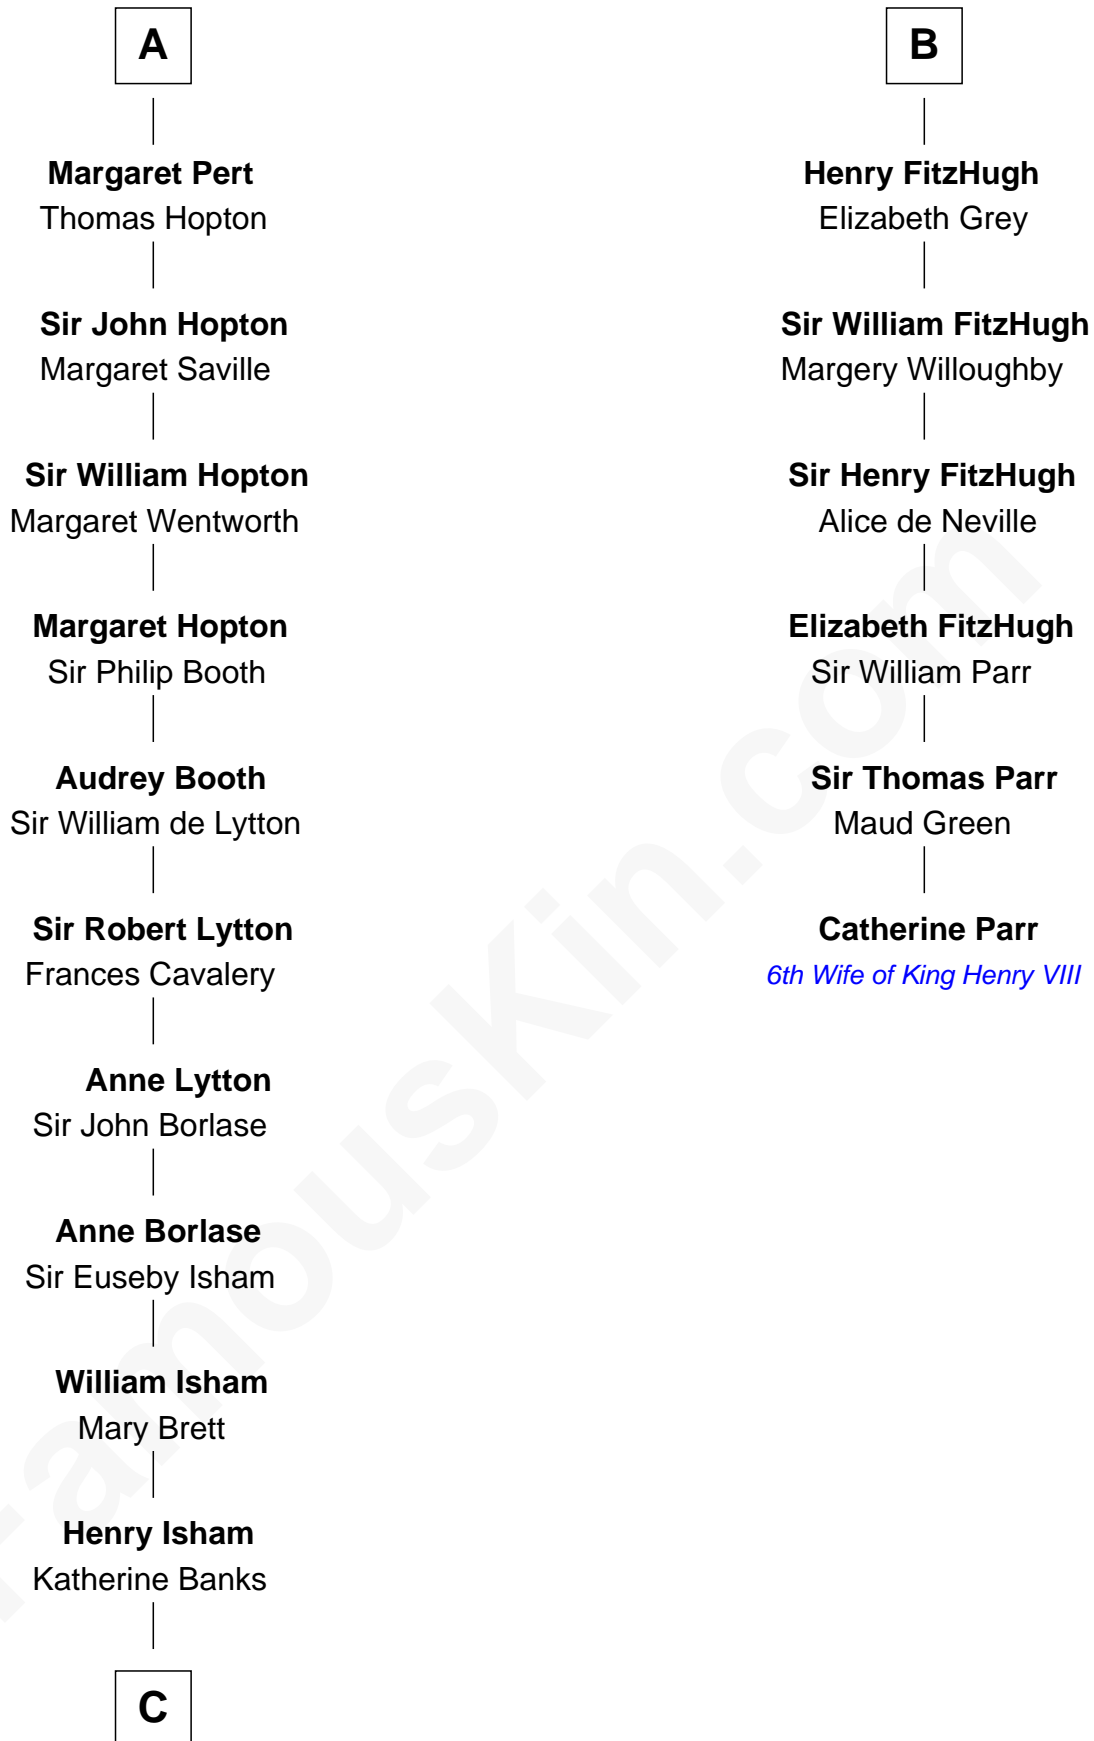

FamousKin.com

Relationship Chart of

Henry Lee III

9th Governor of Virginia

12th cousin 9 times removed of

Catherine Parr

6th Wife of King Henry VIII

William Trusbut

C

—
Mary Isham
Col. William Randolph

—
Elizabeth Randolph
Richard Bland

—
Mary Bland
Henry Lee

—
Col. Henry Lee
Lucy Grymes

—
Henry Lee III
Light-Horse Harry

FamousKin.com