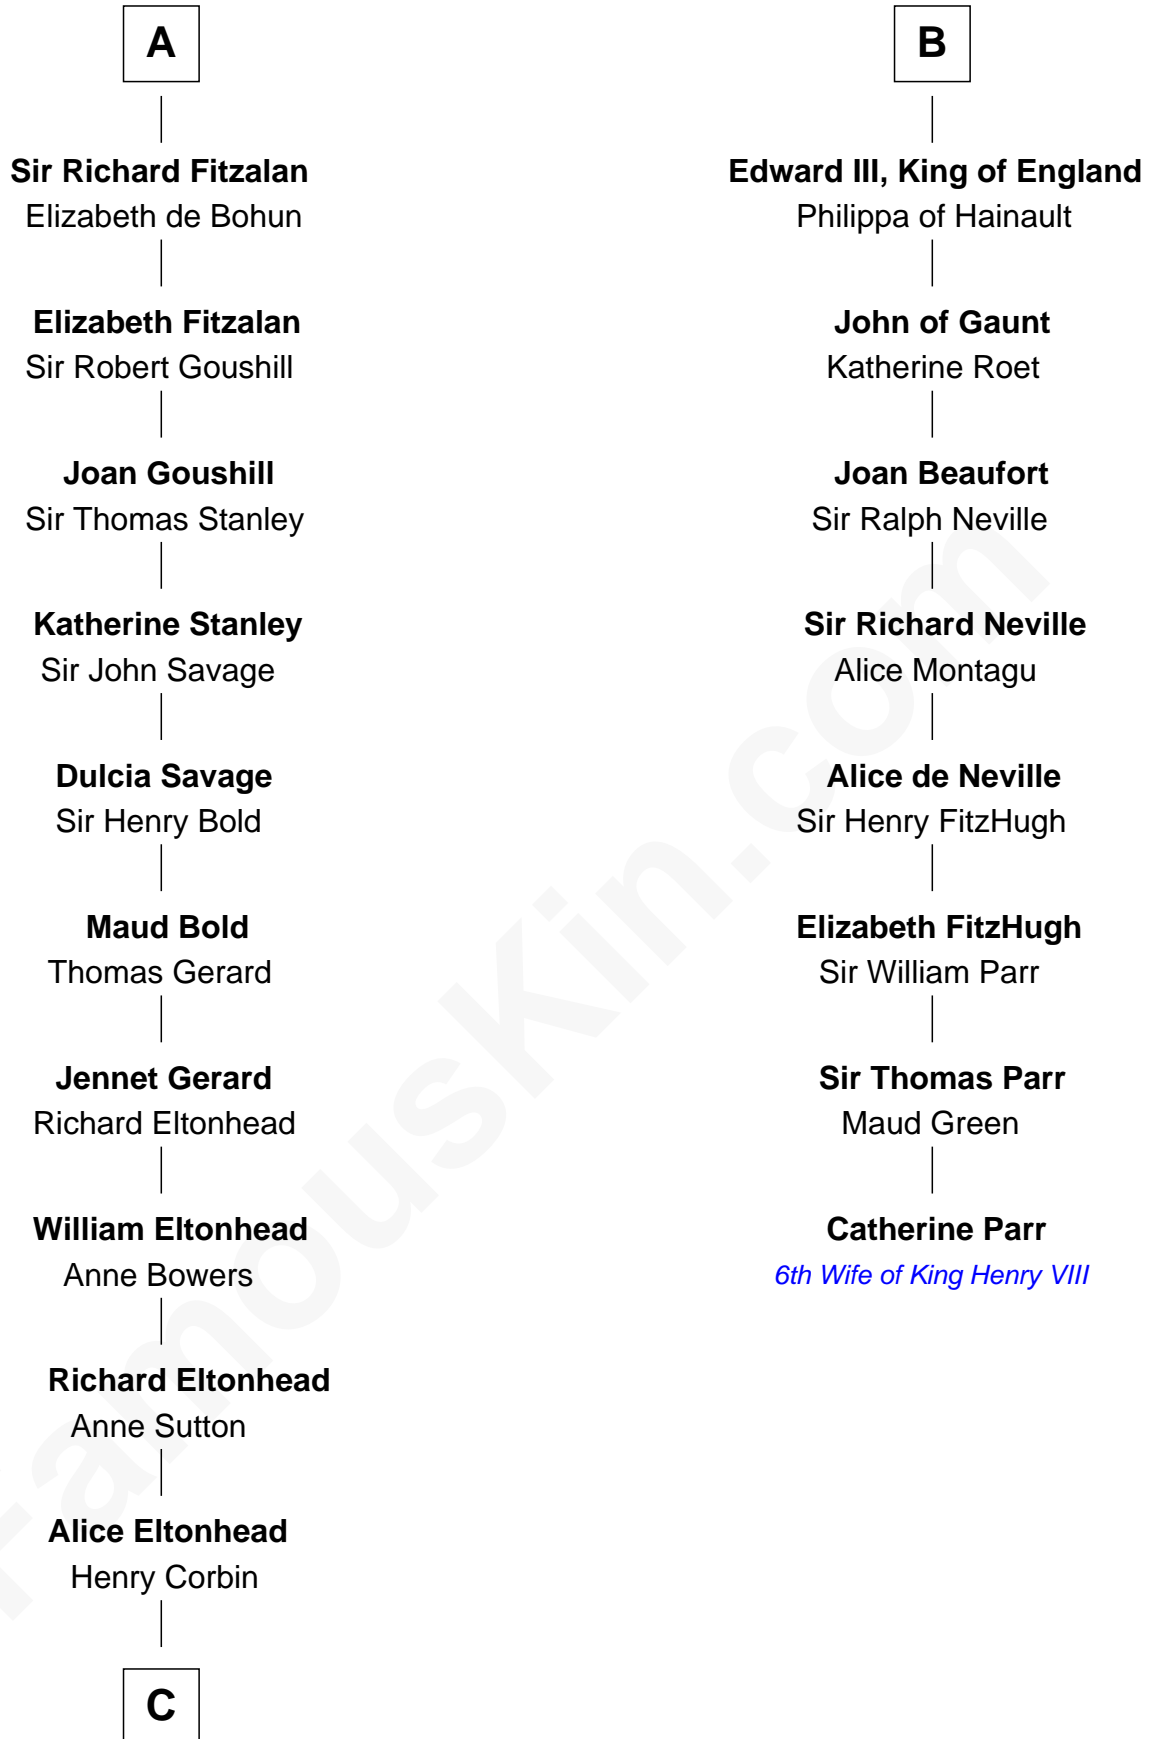

FamousKin.com

Relationship Chart of

Henry Lee III

9th Governor of Virginia

14th cousin 6 times removed of

Catherine Parr

6th Wife of King Henry VIII

C

—
Laetitia Corbin

Richard Lee

—
Henry Lee

Mary Bland

—
Col. Henry Lee

Lucy Grymes

—
Henry Lee III

Light-Horse Harry