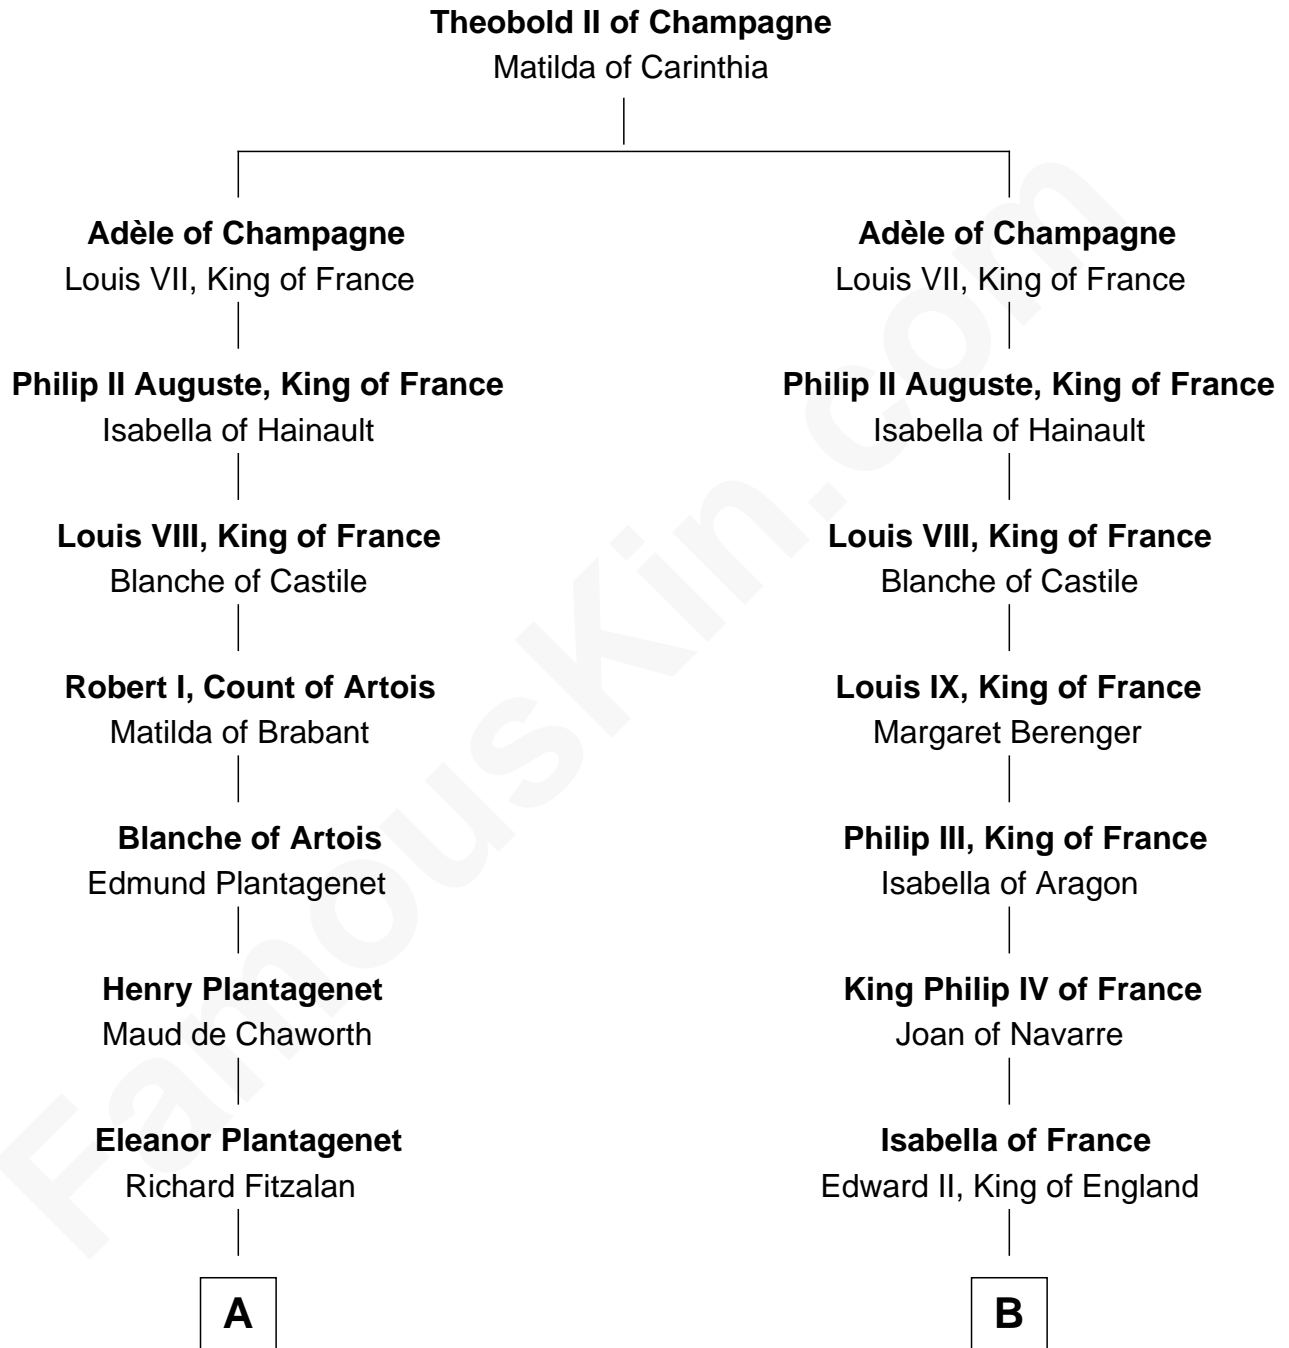

FamousKin.com

Relationship Chart of

Henry Lee III

9th Governor of Virginia

14th cousin 6 times removed of

Catherine Parr

6th Wife of King Henry VIII

C

—
Laetitia Corbin

Richard Lee

—
Henry Lee

Mary Bland

—
Col. Henry Lee

Lucy Grymes

—
Henry Lee III

Light-Horse Harry