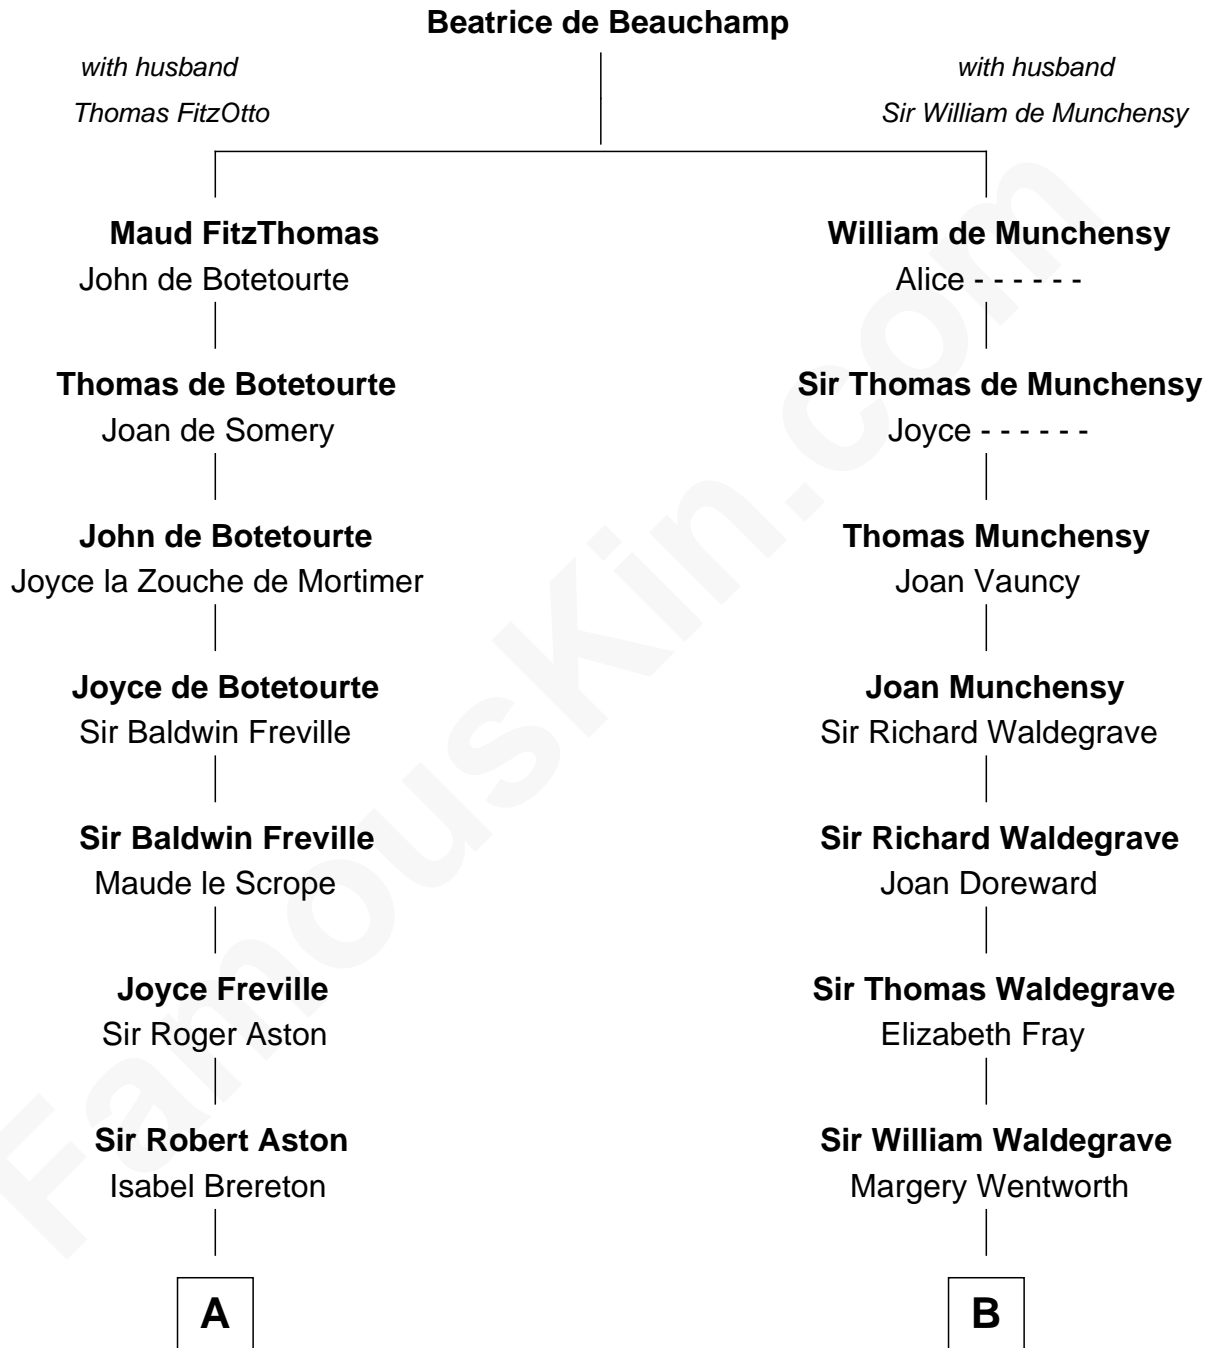

FamousKin.com Relationship Chart of

Henry Lee III

9th Governor of Virginia

19th cousin 2 times removed of

Jake Gyllenhaal

Movie Actor

C

Henry Lee
Mary Bland

Col. Henry Lee
Lucy Grymes

Henry Lee III
Light-Horse Harry

D

Anders Leonard Gyllenhaal
Selma Amanda Nelson

Leonard Ephraim Gyllenhaal
Philo Pendleton

Hugh Anders Gyllenhaal
Virginia Lowrie Childs

Stephen Roark Gyllenhaal
Naomi Achs