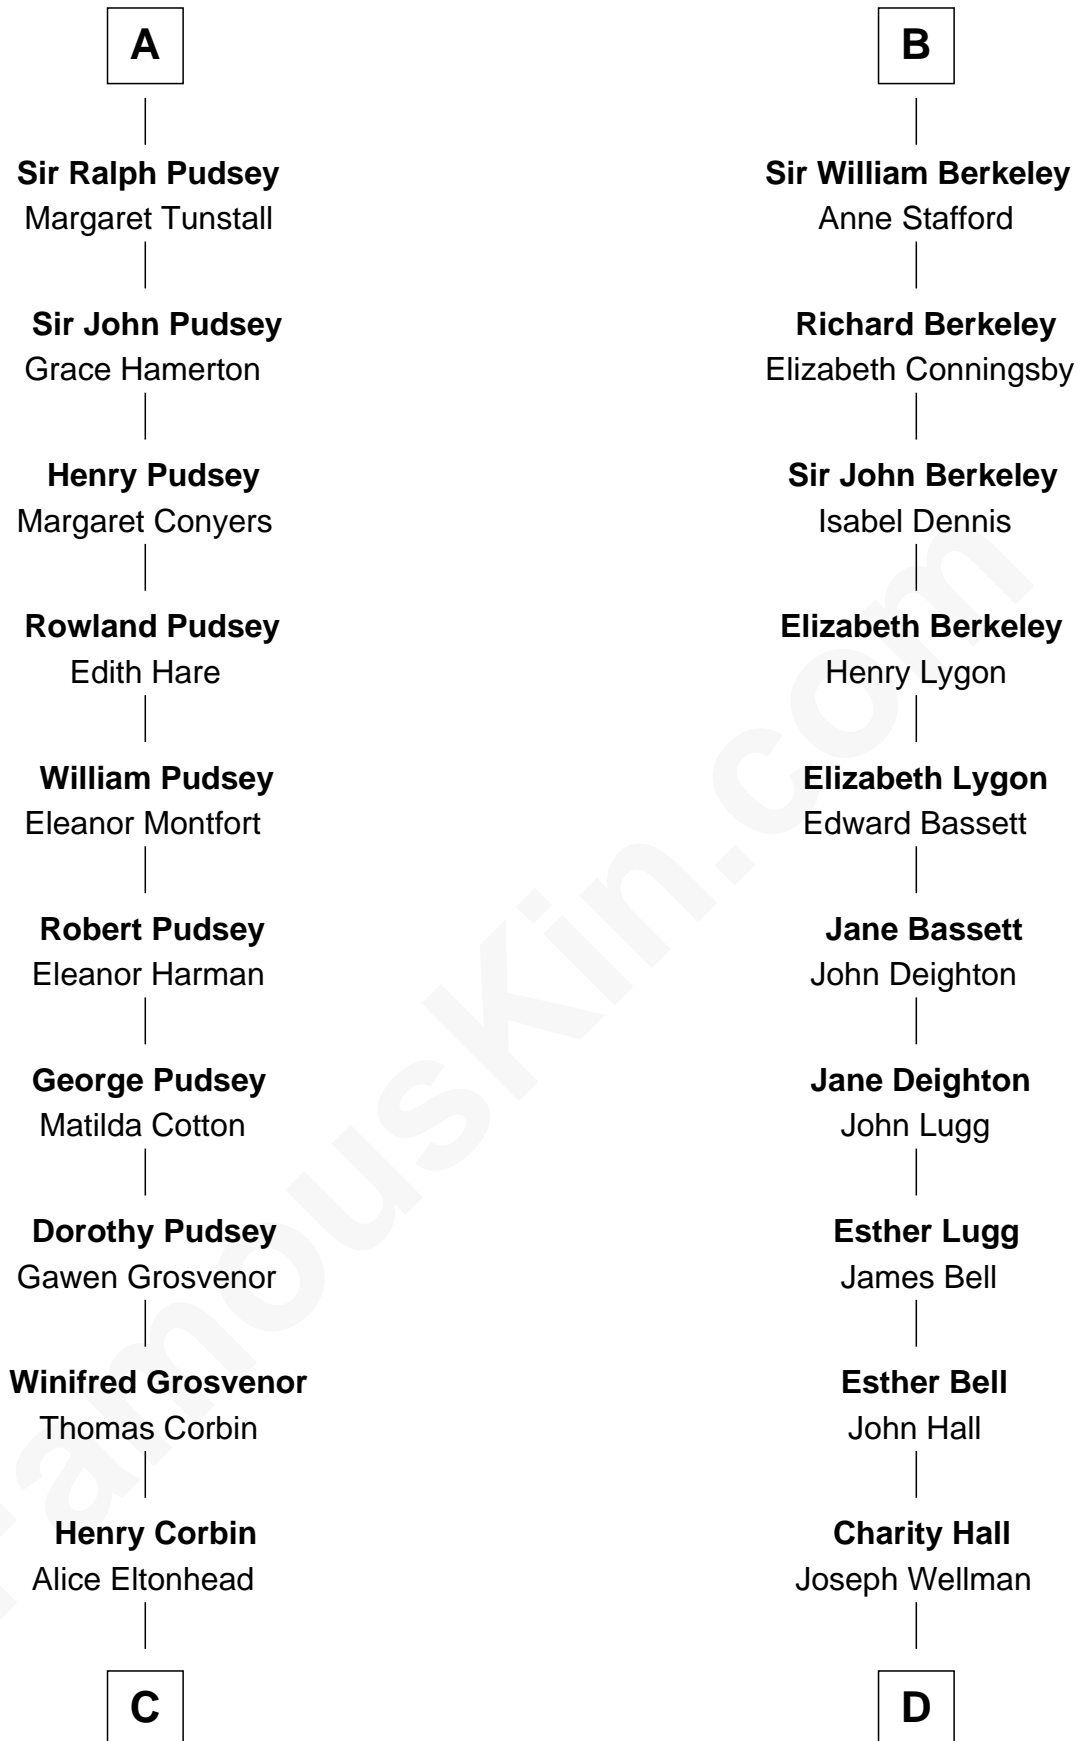

FamousKin.com Relationship Chart of

Henry Lee III

9th Governor of Virginia

20th cousin 1 time removed of

Jack London

Author of "The Call of the Wild"

Sir Richard FitzRoy

Rose de Dover

Catherine Botetourte

Maurice Berkeley

Johanna Denham

Maurice Berkeley

Ellen Montfort

B

C

Laetitia Corbin