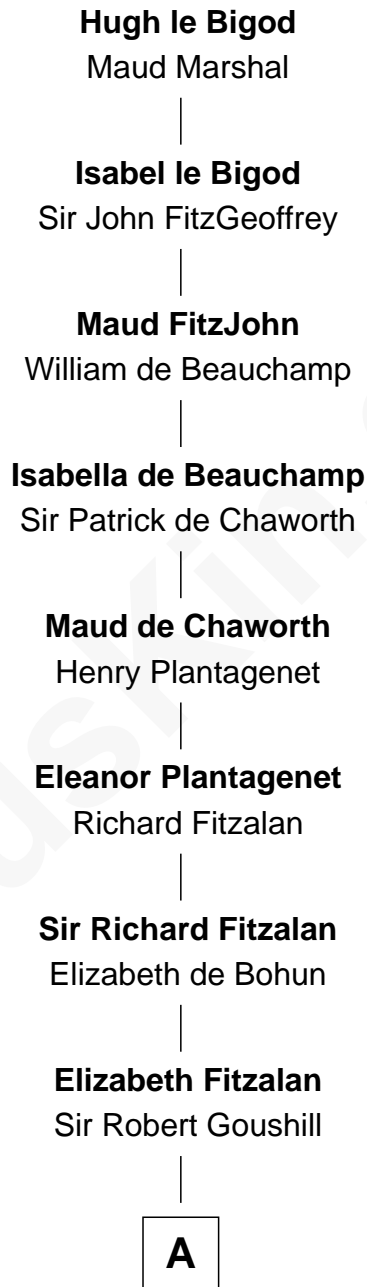

# FamousKin.com Relationship Chart of

**Henry Lee III**

*9th Governor of Virginia*

**17th Great-grandson of**

**Hugh le Bigod**

*Magna Carta Surety*

**A**

—  
**Joan Goushill**  
Sir Thomas Stanley

—  
**Katherine Stanley**  
Sir John Savage

—  
**Dulcia Savage**  
Sir Henry Bold

—  
**Maud Bold**  
Thomas Gerard

—  
**Jennet Gerard**  
Richard Eltonhead

—  
**William Eltonhead**  
Anne Bowers

—  
**Richard Eltonhead**  
Anne Sutton

*Light-Horse Harry*

FamousKin.com