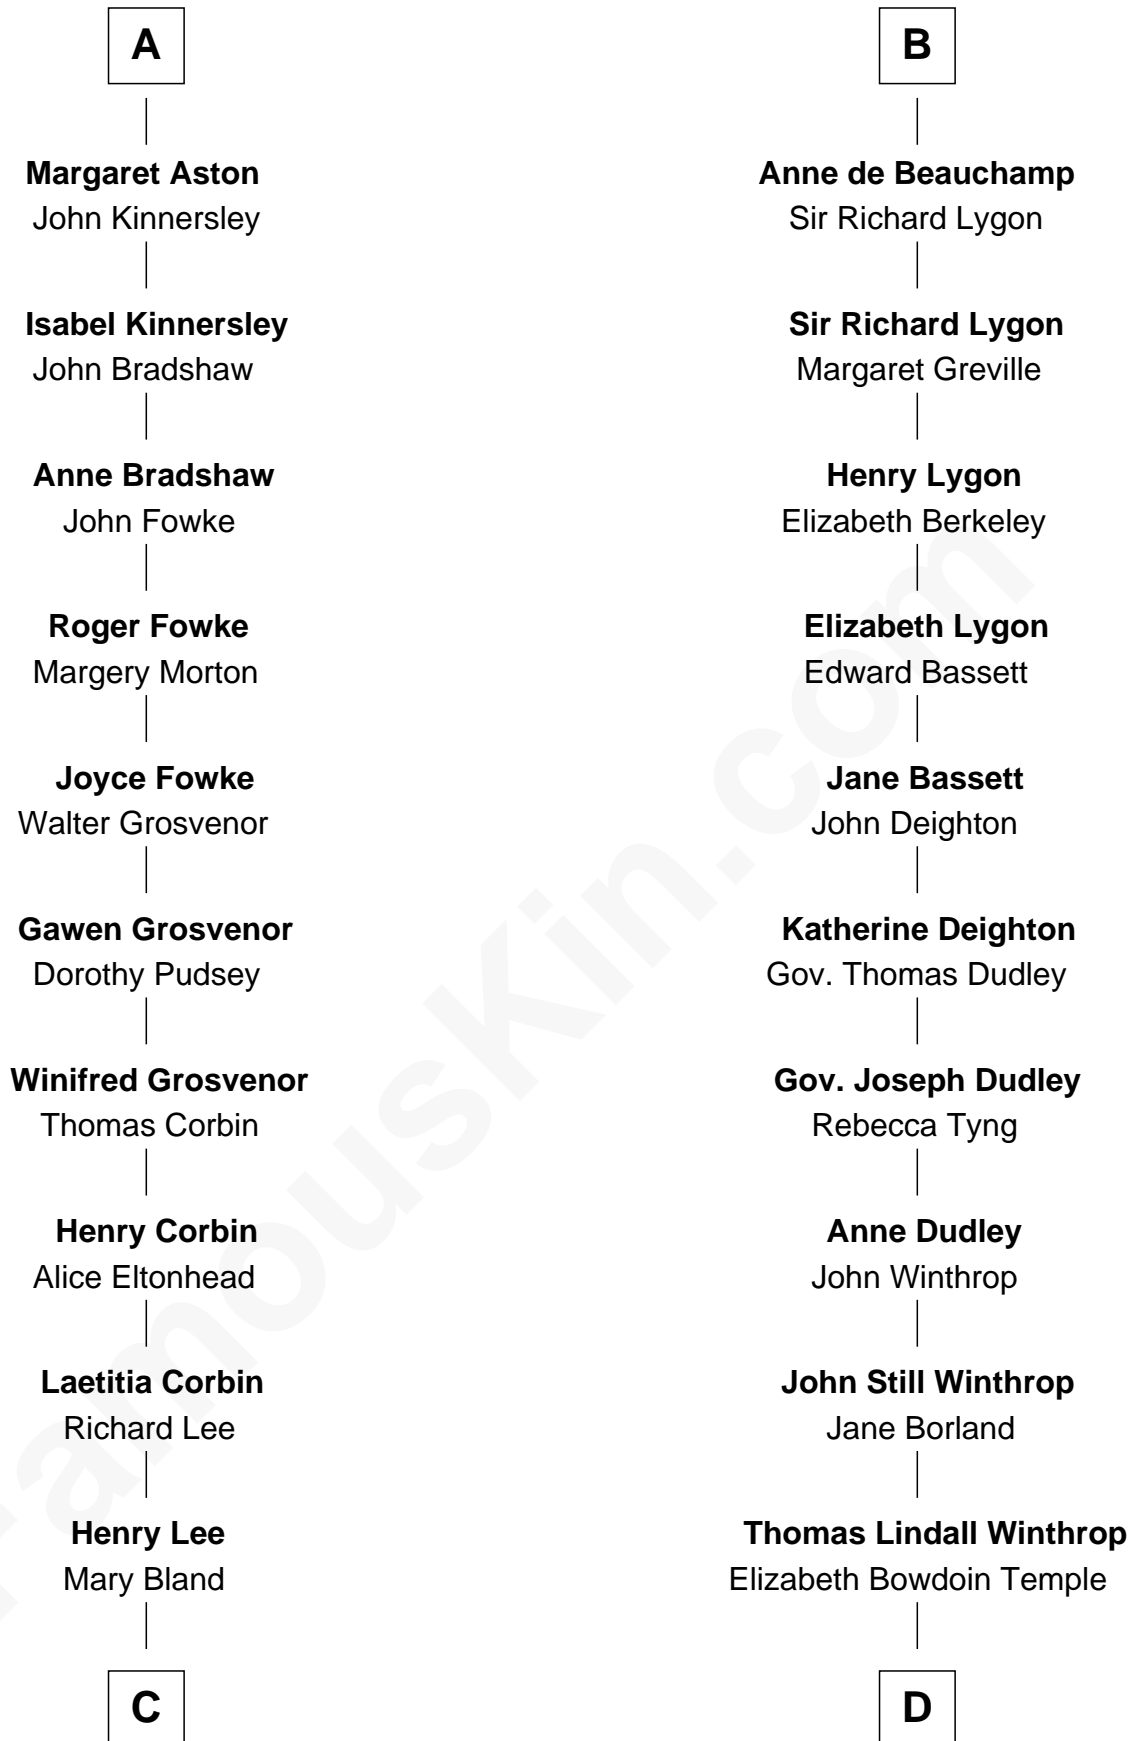

## Relationship Chart of

### Henry Lee III

9th Governor of Virginia

18th cousin 3 times removed of

**John Kerry**

68th U.S. Secretary of State

**C**

**Col. Henry Lee**

Lucy Grymes

**Henry Lee III**

*Light-Horse Harry*

**D**

**Robert Charles Winthrop**

Elizabeth Cabot Blanchard

**Robert Charles Winthrop**

Elizabeth Mason

**Margaret Tyndal Winthrop**

James Grant Forbes

**Rosemary Isabel Forbes**

Richard John Kerry

**John Kerry**

*68th U.S. Secretary of State*

FamousKin.com