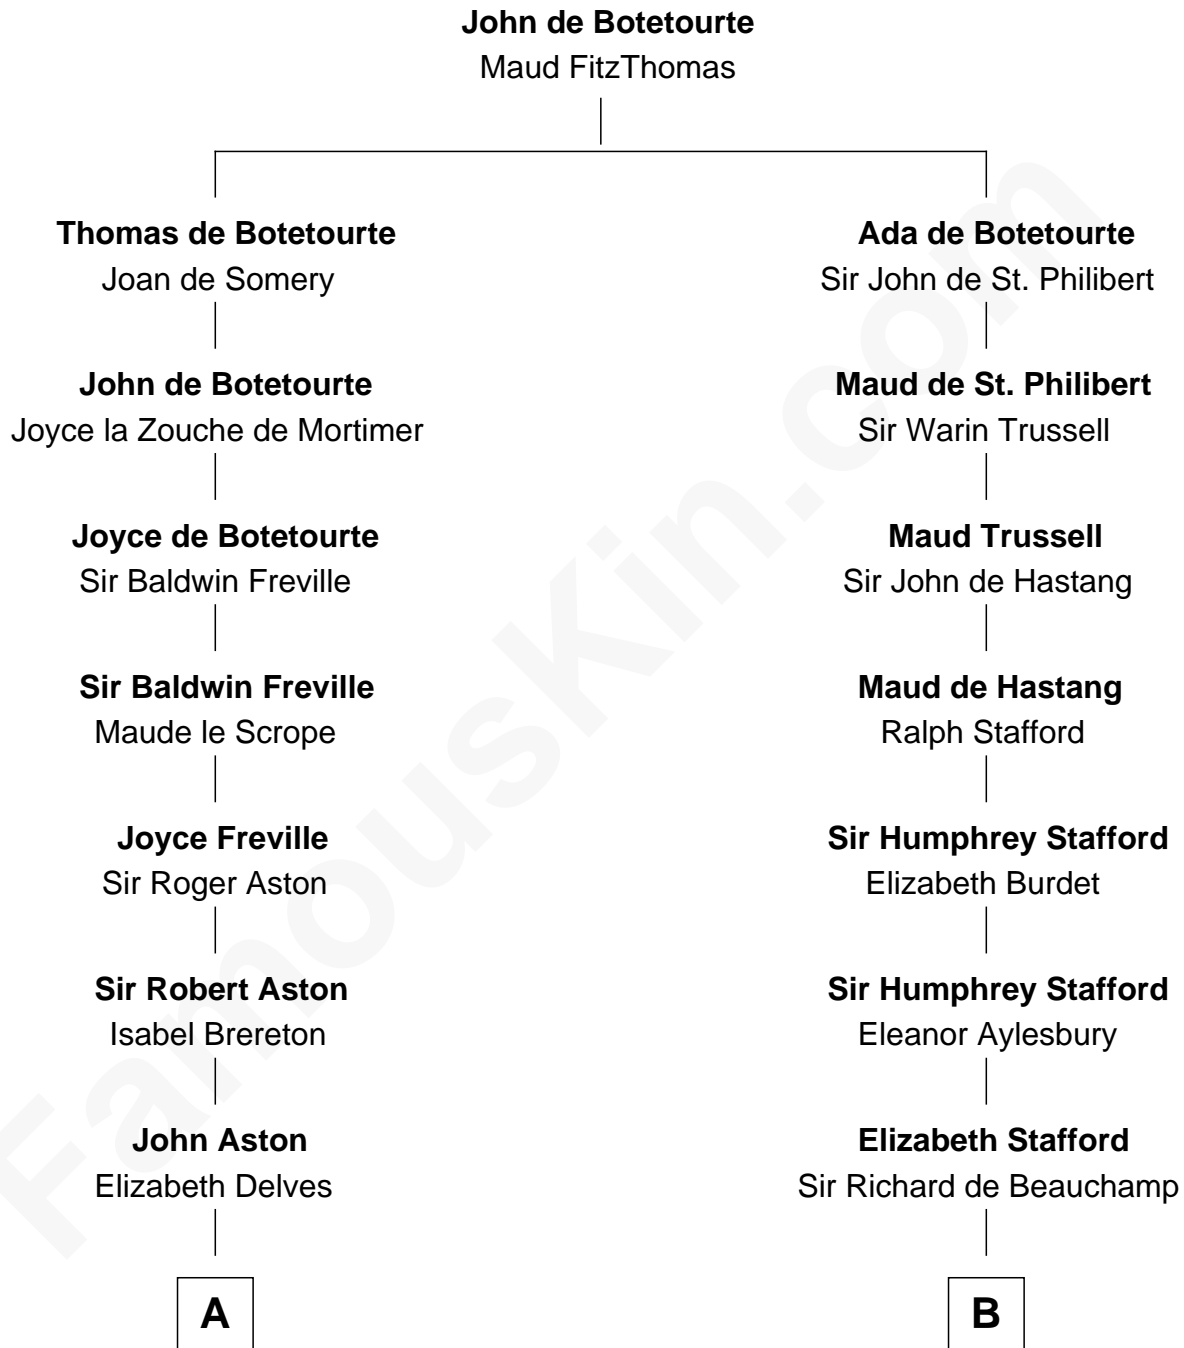

## Relationship Chart of

### Henry Lee III

9th Governor of Virginia

18th cousin 3 times removed of

**John Kerry**

68th U.S. Secretary of State

**C**

**Col. Henry Lee**

Lucy Grymes

**Henry Lee III**

*Light-Horse Harry*

**D**

**Robert Charles Winthrop**

Elizabeth Cabot Blanchard

**Robert Charles Winthrop**

Elizabeth Mason

**Margaret Tyndal Winthrop**

James Grant Forbes

**Rosemary Isabel Forbes**

Richard John Kerry

**John Kerry**

*68th U.S. Secretary of State*

FamousKin.com