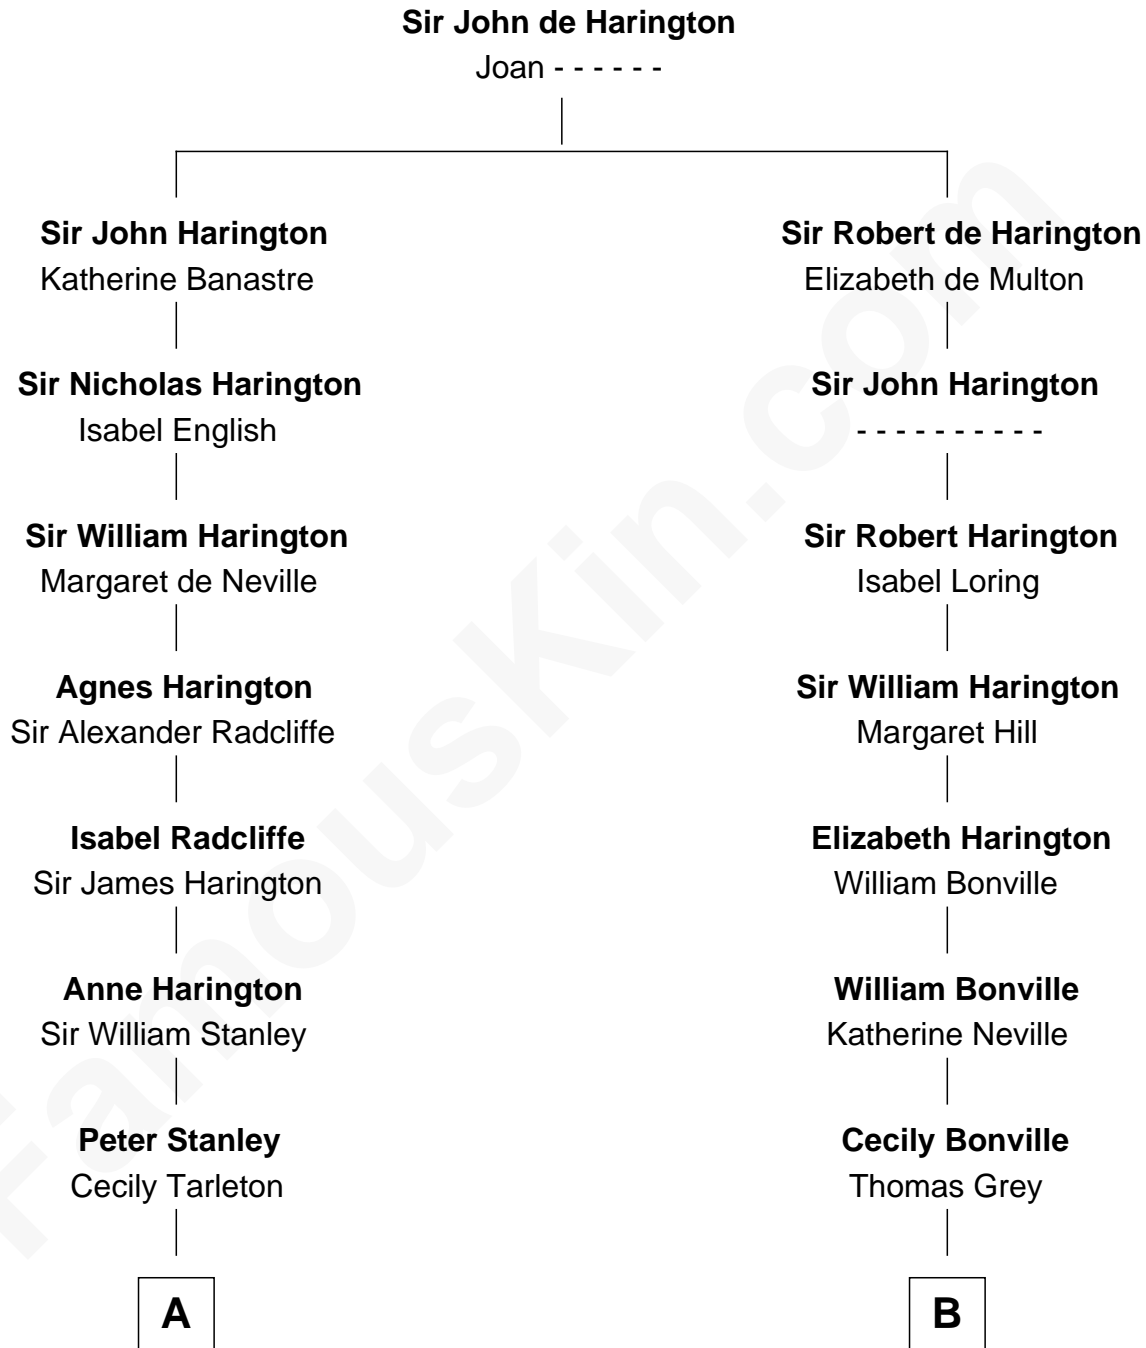

## Relationship Chart of

### Henry Lee III

9th Governor of Virginia

13th cousin 6 times removed of

**John Kerry**

68th U.S. Secretary of State

C

—  
**Margaret Tyndal Winthrop**

James Grant Forbes

—  
**Rosemary Isabel Forbes**

Richard John Kerry

—  
**John Kerry**

*68th U.S. Secretary of State*

FamousKin.com