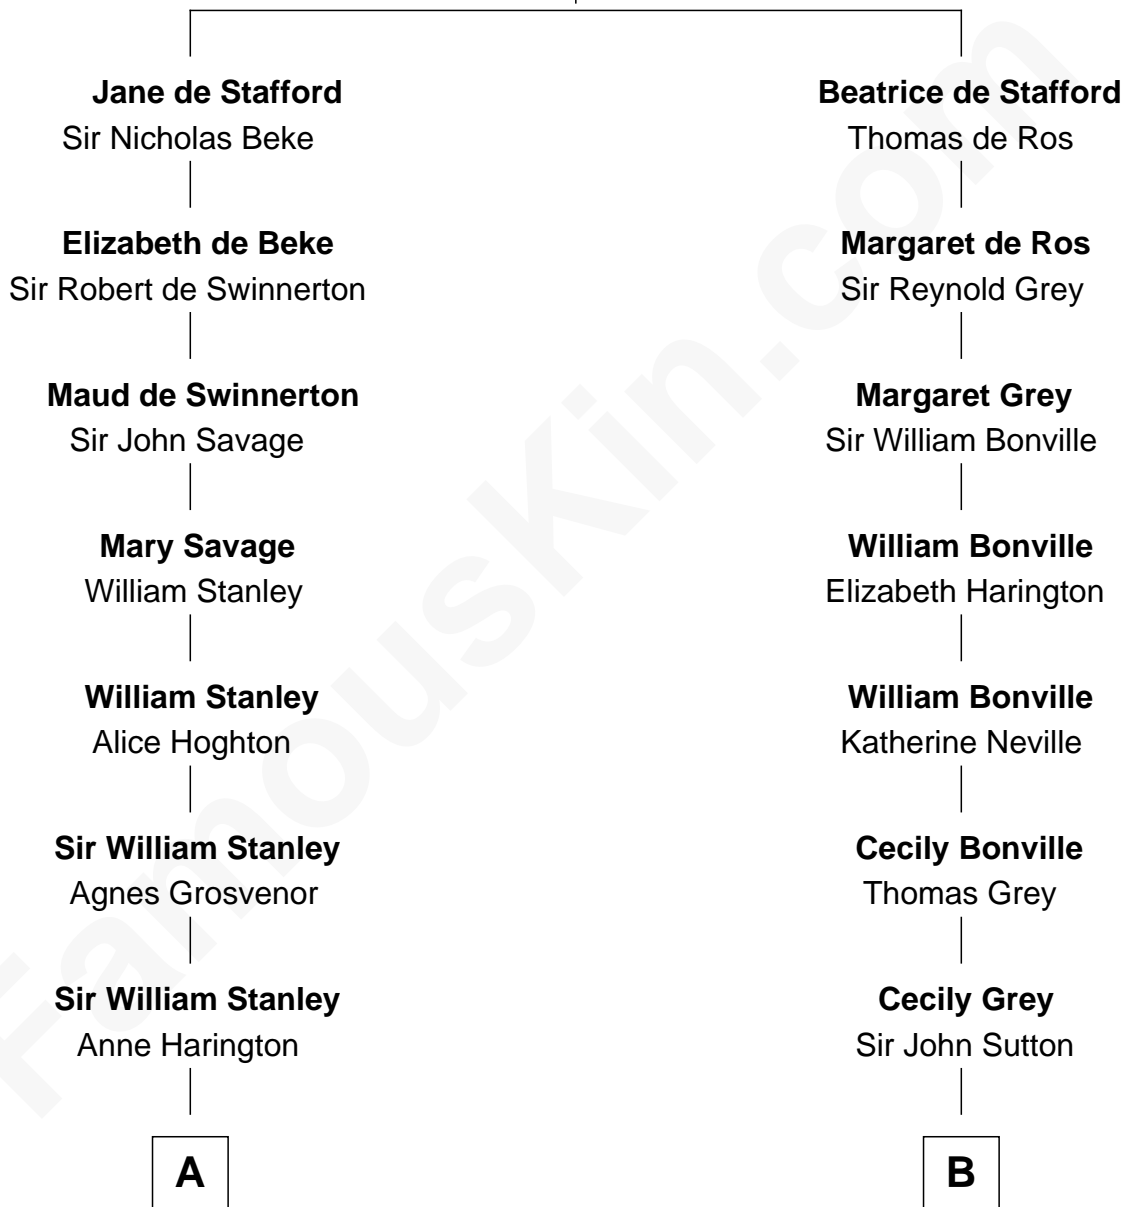

FamousKin.com Relationship Chart of

Henry Lee III

9th Governor of Virginia

14th cousin 4 times removed of

John Kerry

68th U.S. Secretary of State

Ralph de Stafford

*with wife
Katherine de Hastang*

*with wife
Margaret de Audley*

C

—
Rosemary Isabel Forbes

Richard John Kerry

—
John Kerry

68th U.S. Secretary of State

FamousKin.com