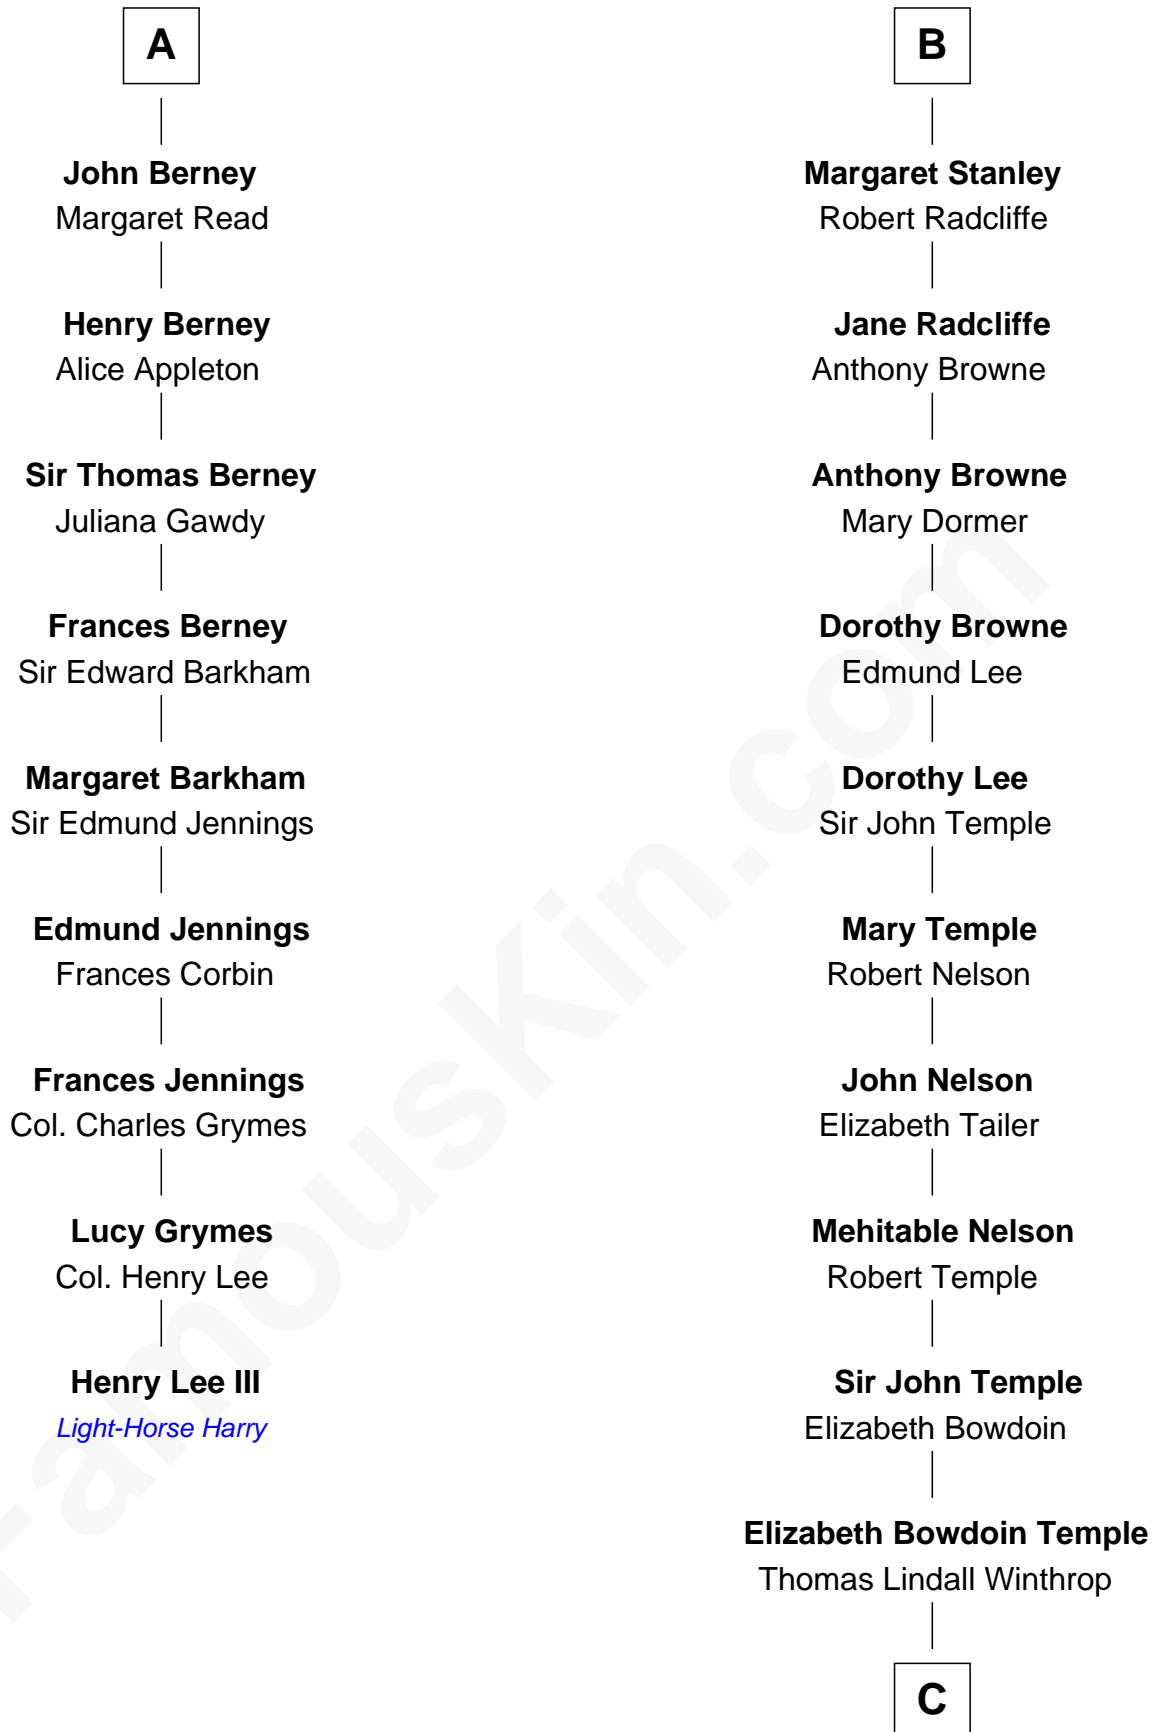

FamousKin.com Relationship Chart of

Henry Lee III

9th Governor of Virginia

15th cousin 6 times removed of

John Kerry

68th U.S. Secretary of State

William de Montagu
Katherine de Grandison

Sibyl de Montagu
Sir Edmund Fitzalan

Philippe Fitzalan
Sir Richard Sergeaux

Elizabeth Sergeaux
Sir William Marney

Emma Marney
Sir Thomas Tyrrell

Humphrey Tyrrell
Isabel Helion

Anne Tyrrell
Sir Roger Wentworth

Margery Wentworth
John Berney

A

Philippa de Montagu
Sir Roger de Mortimer

Edmund Mortimer
Philippa Plantagenet

Elizabeth Mortimer
Sir Henry Percy

Sir Henry Percy
Eleanor Neville

Anne Percy
Sir Thomas Hungerford

Mary Hungerford
Sir Edward Hastings

Anne Hastings
Sir Thomas Stanley

B

C

Robert Charles Winthrop
Elizabeth Cabot Blanchard

Robert Charles Winthrop
Elizabeth Mason

Margaret Tyndal Winthrop
James Grant Forbes

Rosemary Isabel Forbes
Richard John Kerry

John Kerry

68th U.S. Secretary of State