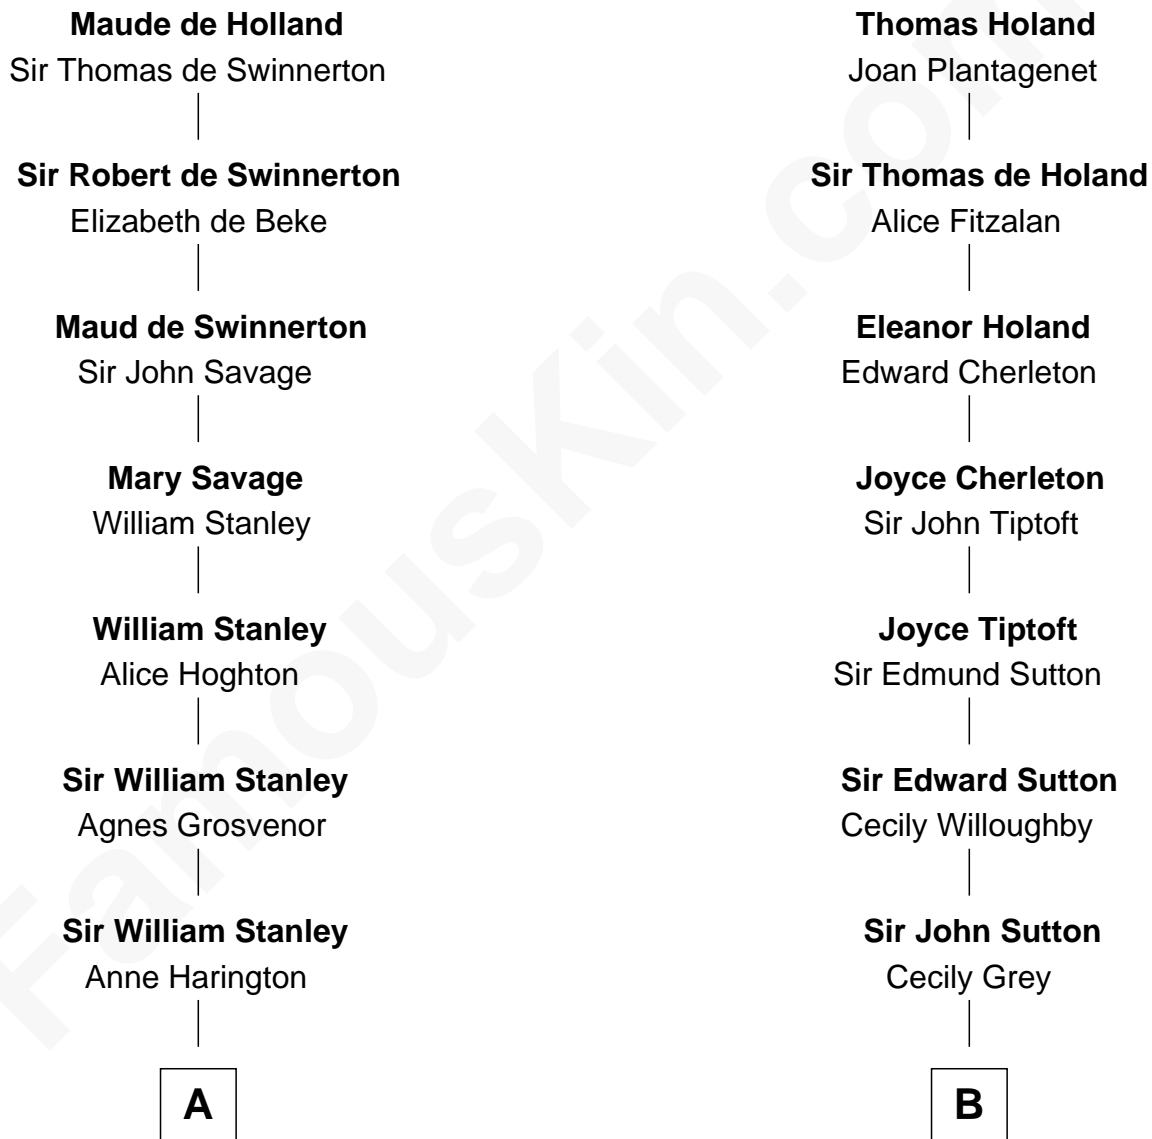

# FamousKin.com Relationship Chart of

**Henry Lee III**

*9th Governor of Virginia*

14th cousin 4 times removed of

**John Kerry**

*68th U.S. Secretary of State*

**Sir Robert de Holland**

Maude la Zouche

**C**

—  
**Rosemary Isabel Forbes**

Richard John Kerry

—  
**John Kerry**

*68th U.S. Secretary of State*

FamousKin.com