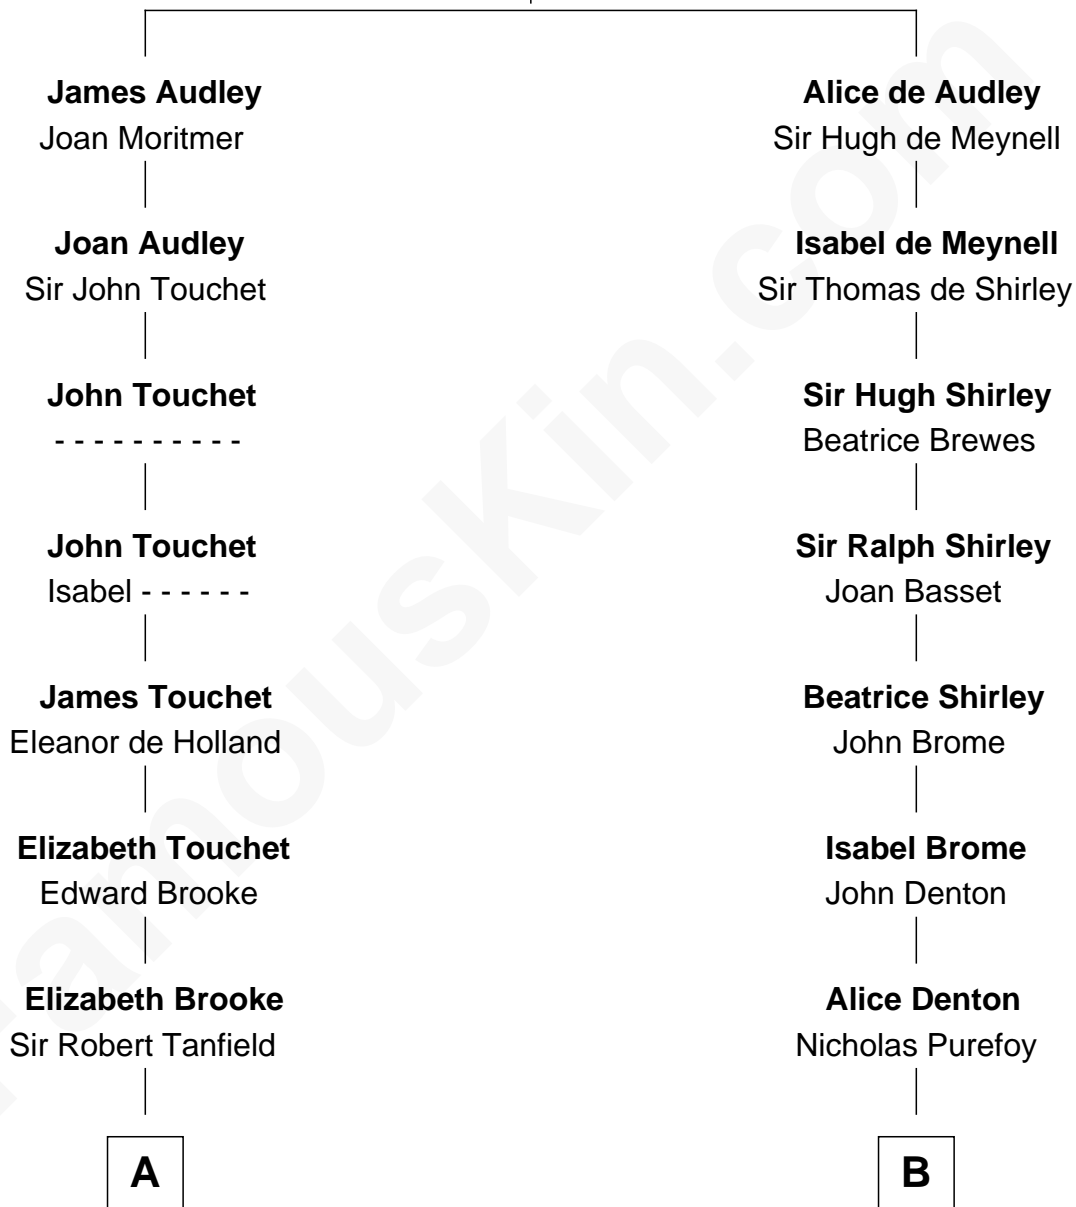

# FamousKin.com Relationship Chart of

**Henry Lee III**

*9th Governor of Virginia*

18th cousin 1 time removed of

**John Kerry**

*68th U.S. Secretary of State*

**Sir Nicholas Audley**

Joan Martin

**C**

**Col. Henry Lee**

Lucy Grymes

**Henry Lee III**

*Light-Horse Harry*

**D**

**Margaret Tyndal Winthrop**

James Grant Forbes

**Rosemary Isabel Forbes**

Richard John Kerry

**John Kerry**

*68th U.S. Secretary of State*

FamousKin.com