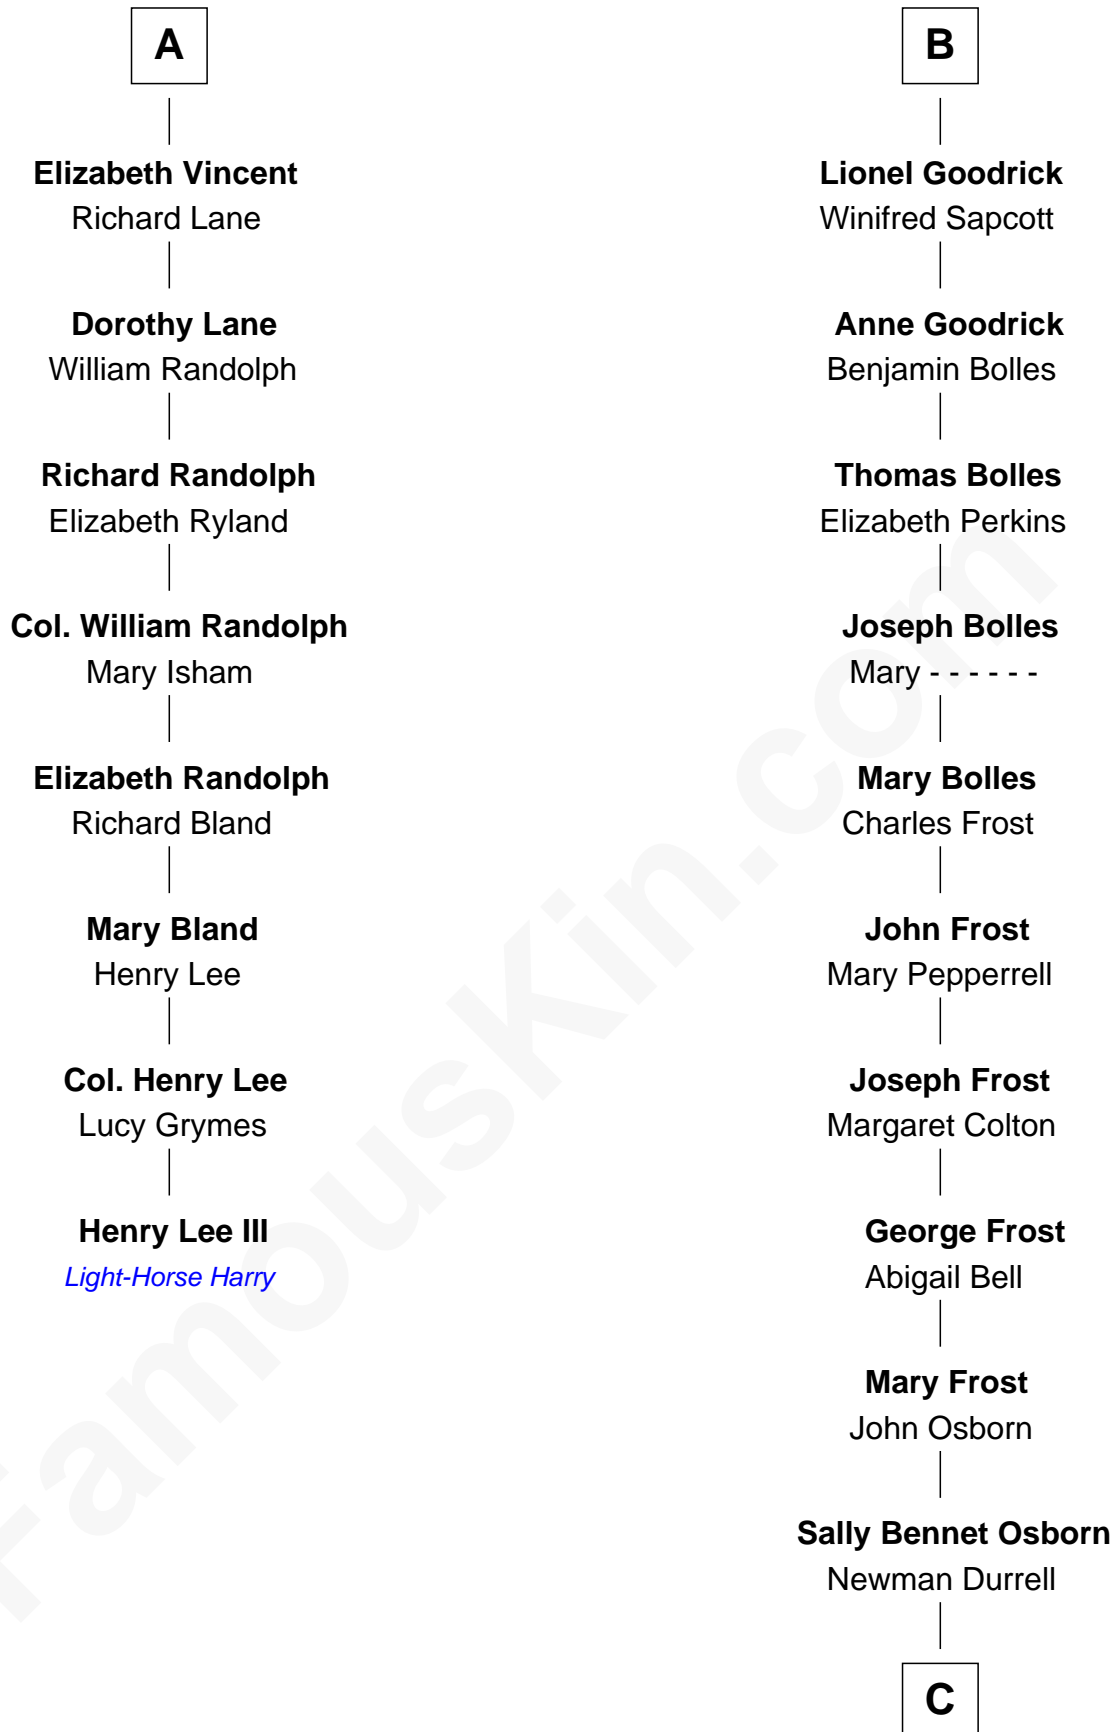

FamousKin.com Relationship Chart of

Henry Lee III

9th Governor of Virginia

14th cousin 6 times removed of

Lucille Ball

TV Actress - "I Love Lucy"

C

George Osborn Durrell

Anne Jane Jewell

Nellie Rebecca Durrell

Jasper Clinton Ball

Henry Durrell Ball

Desiree Evelyn Hunt

Lucille Ball

TV Actress - "I Love Lucy"

FamousKin.com