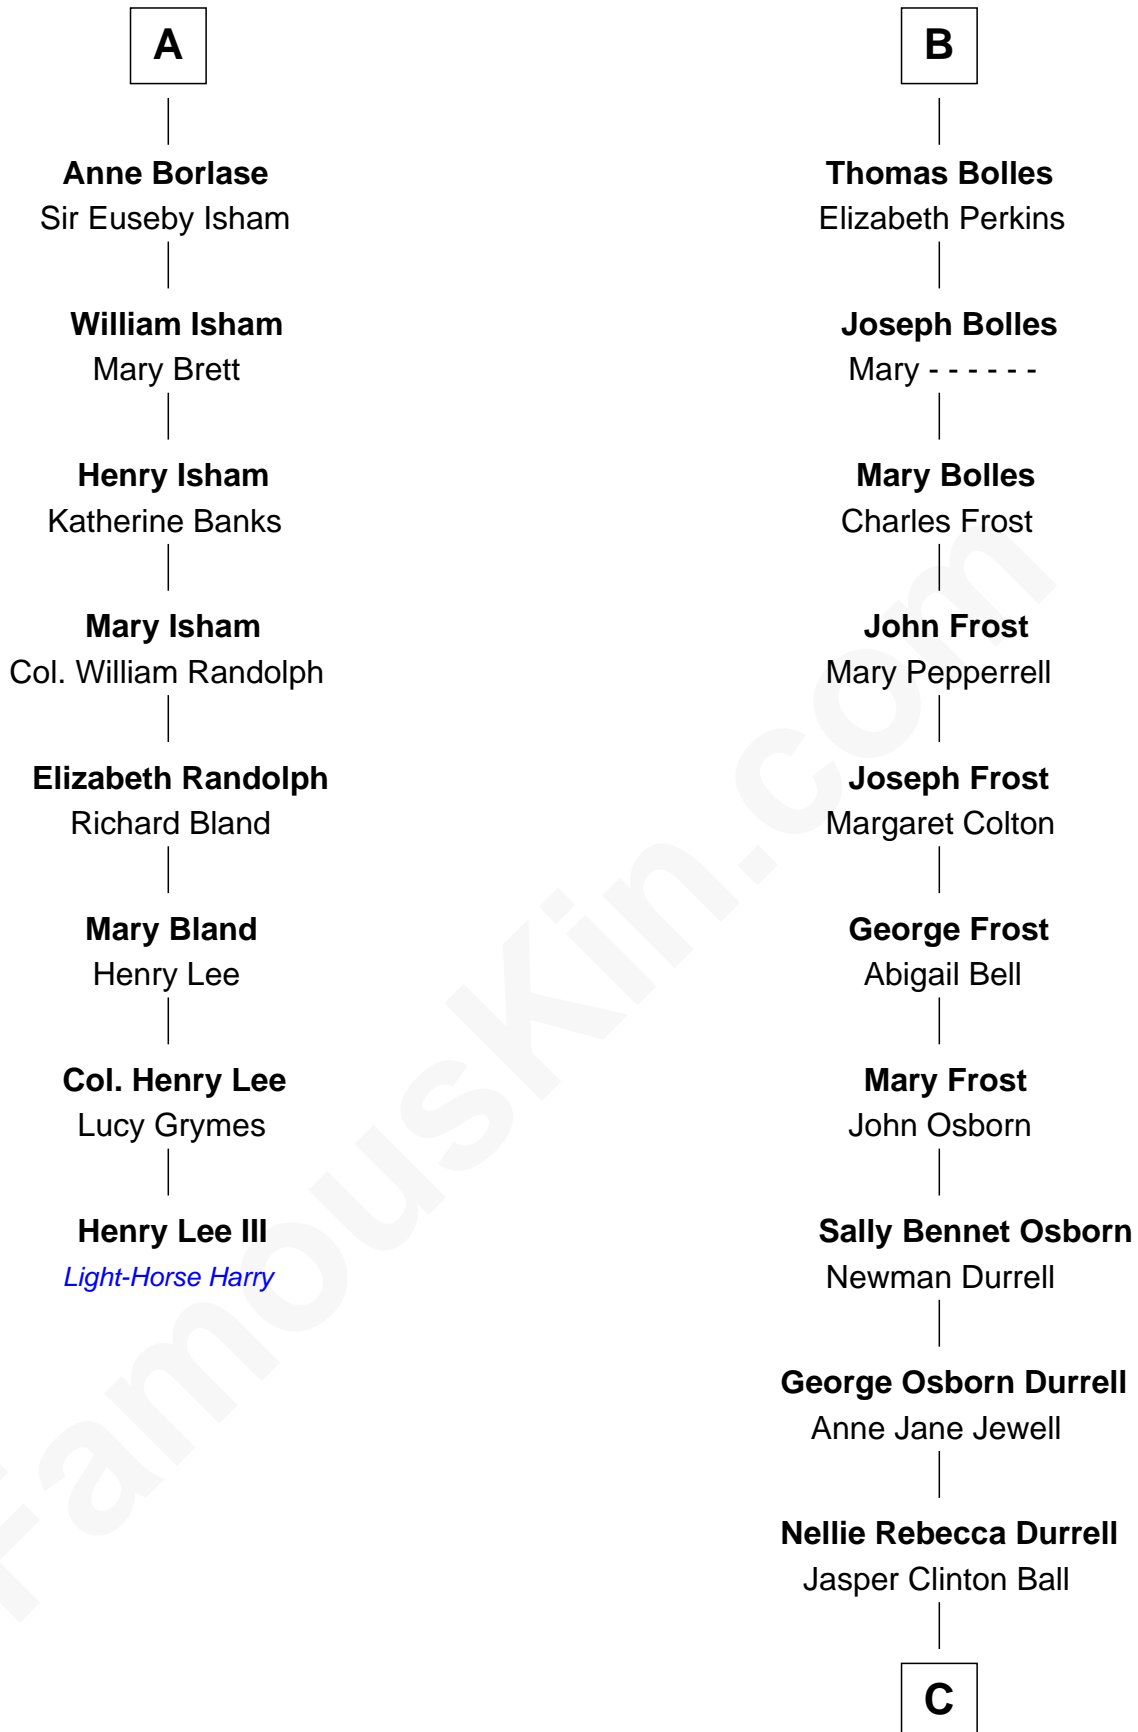

FamousKin.com Relationship Chart of

Henry Lee III

9th Governor of Virginia

14th cousin 4 times removed of

Lucille Ball

TV Actress - "I Love Lucy"

William Pert
Joan le Scrope

C

Henry Durrell Ball
Desiree Evelyn Hunt

Lucille Ball
TV Actress - "I Love Lucy"

FamousKin.com