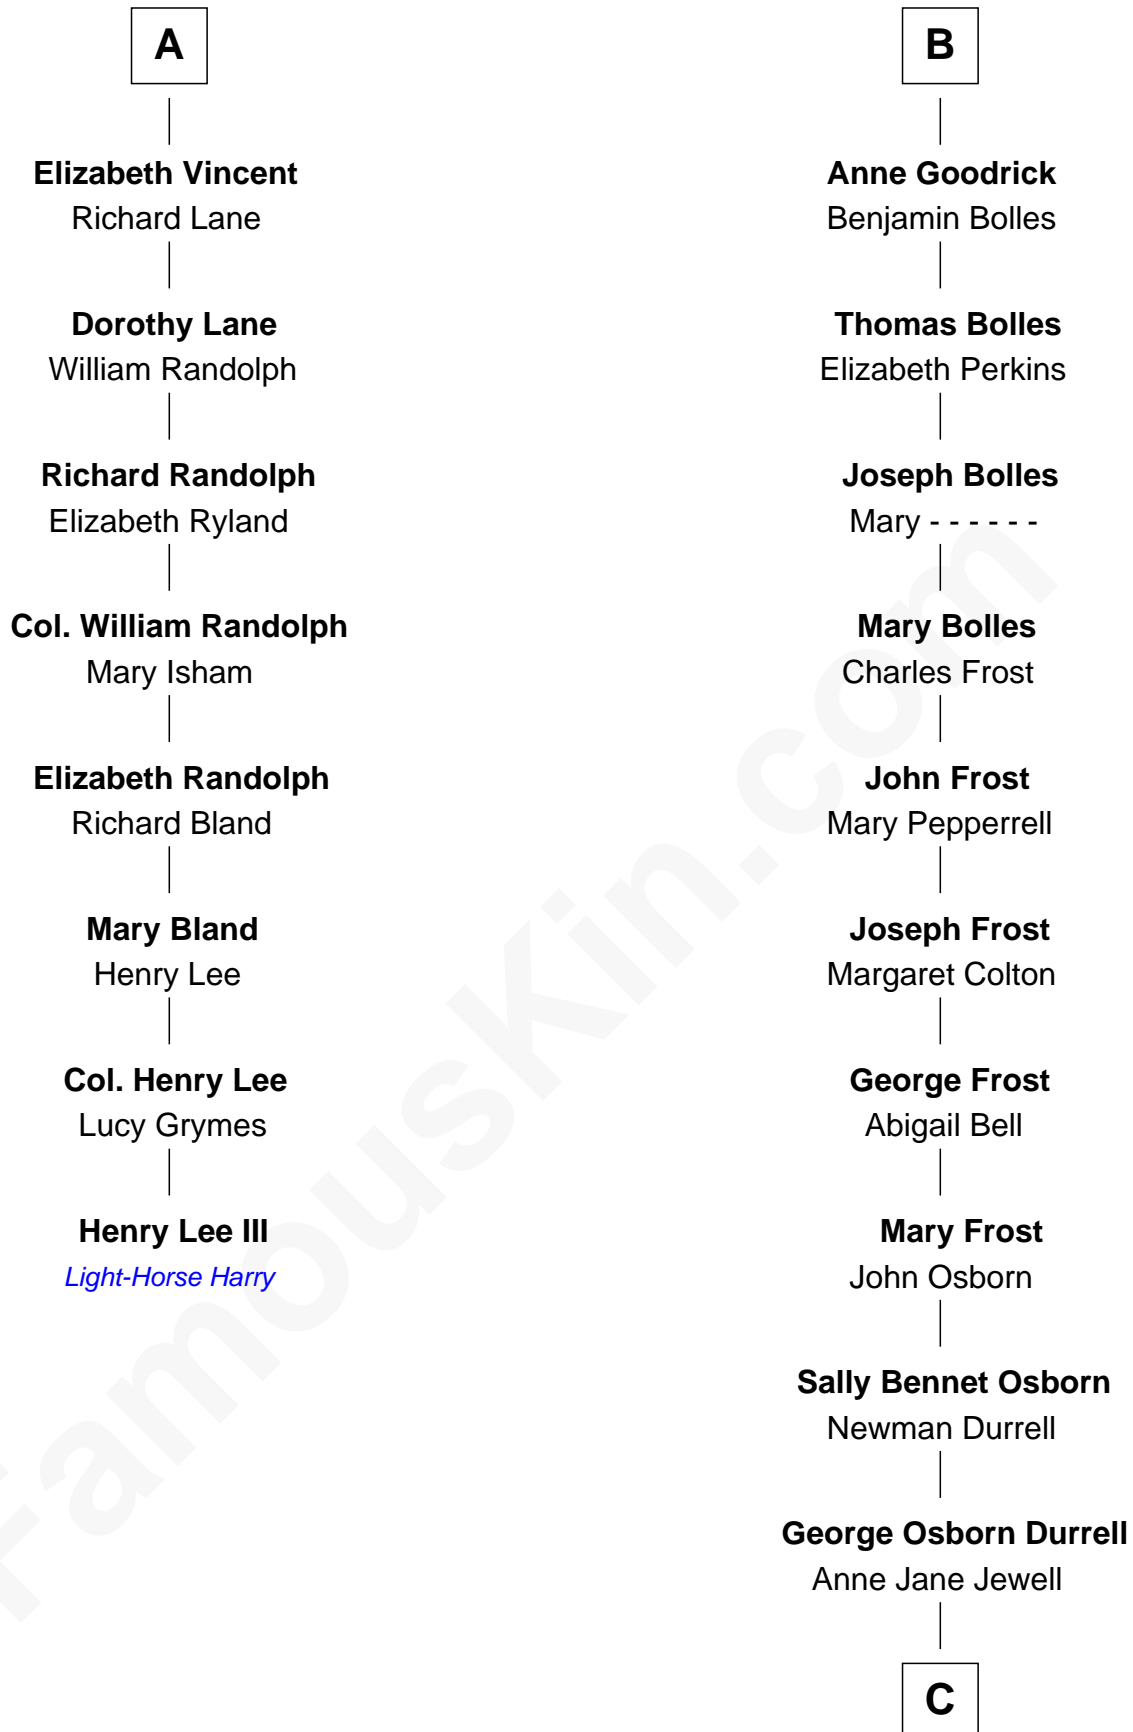

# FamousKin.com Relationship Chart of

**Henry Lee III**

*9th Governor of Virginia*

14th cousin 5 times removed of

**Lucille Ball**

*TV Actress - "I Love Lucy"*

**C**

**Nellie Rebecca Durrell**

Jasper Clinton Ball

**Henry Durrell Ball**

Desiree Evelyn Hunt

**Lucille Ball**

*TV Actress - "I Love Lucy"*

FamousKin.com