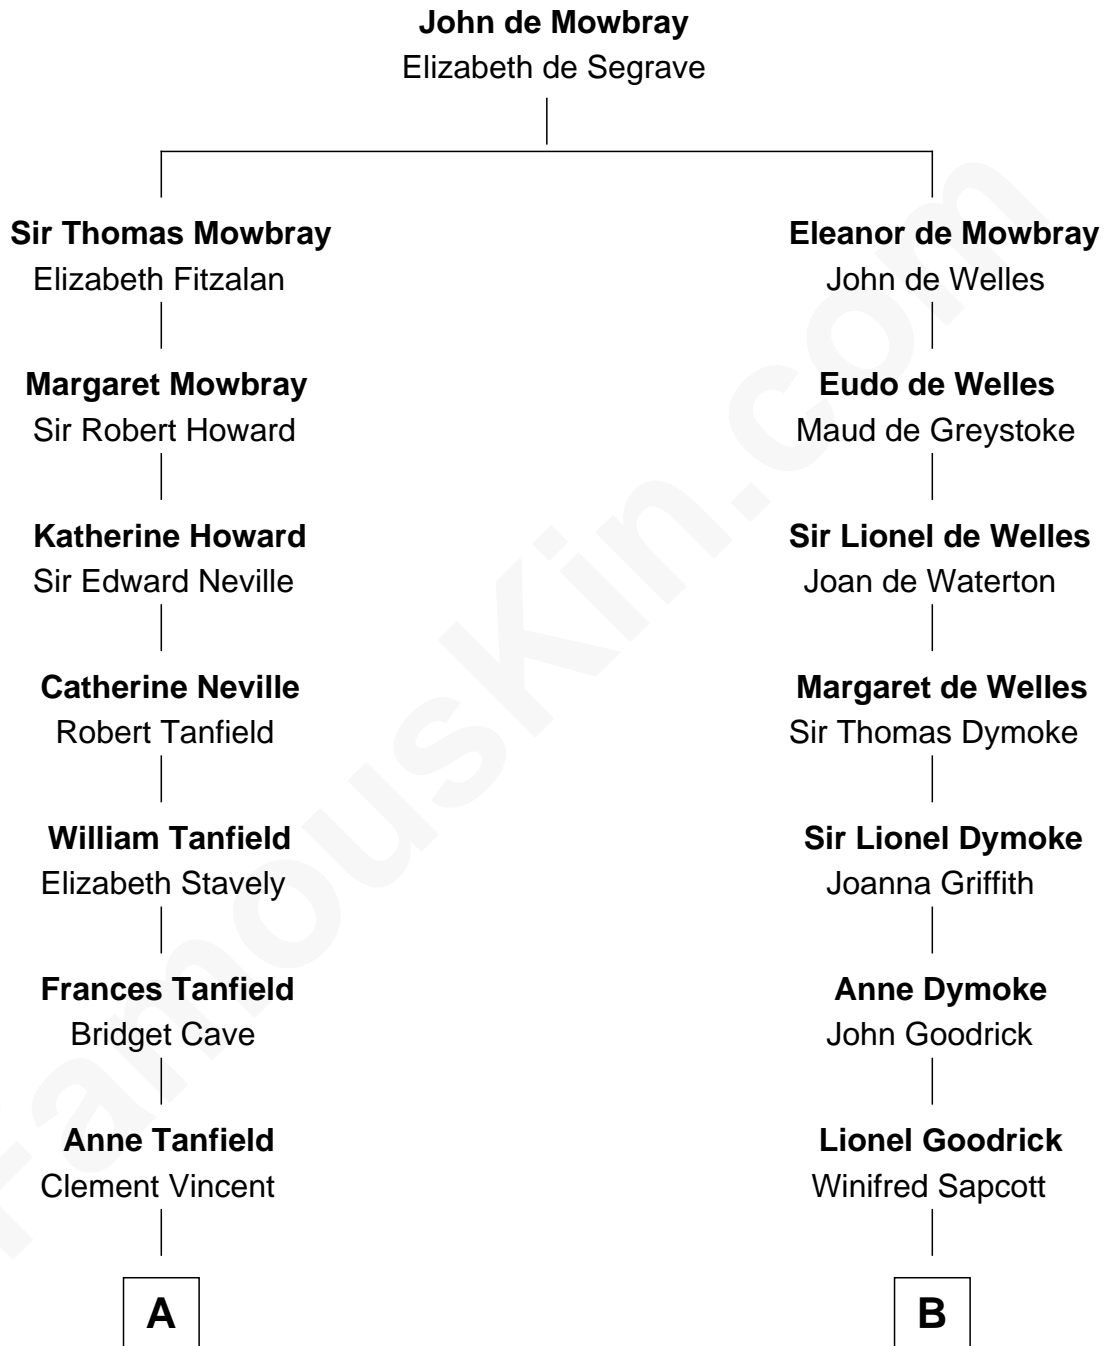

# FamousKin.com Relationship Chart of

**Henry Lee III**

*9th Governor of Virginia*

14th cousin 5 times removed of

**Lucille Ball**

*TV Actress - "I Love Lucy"*

**C**

**Nellie Rebecca Durrell**

Jasper Clinton Ball

**Henry Durrell Ball**

Desiree Evelyn Hunt

**Lucille Ball**

*TV Actress - "I Love Lucy"*

FamousKin.com