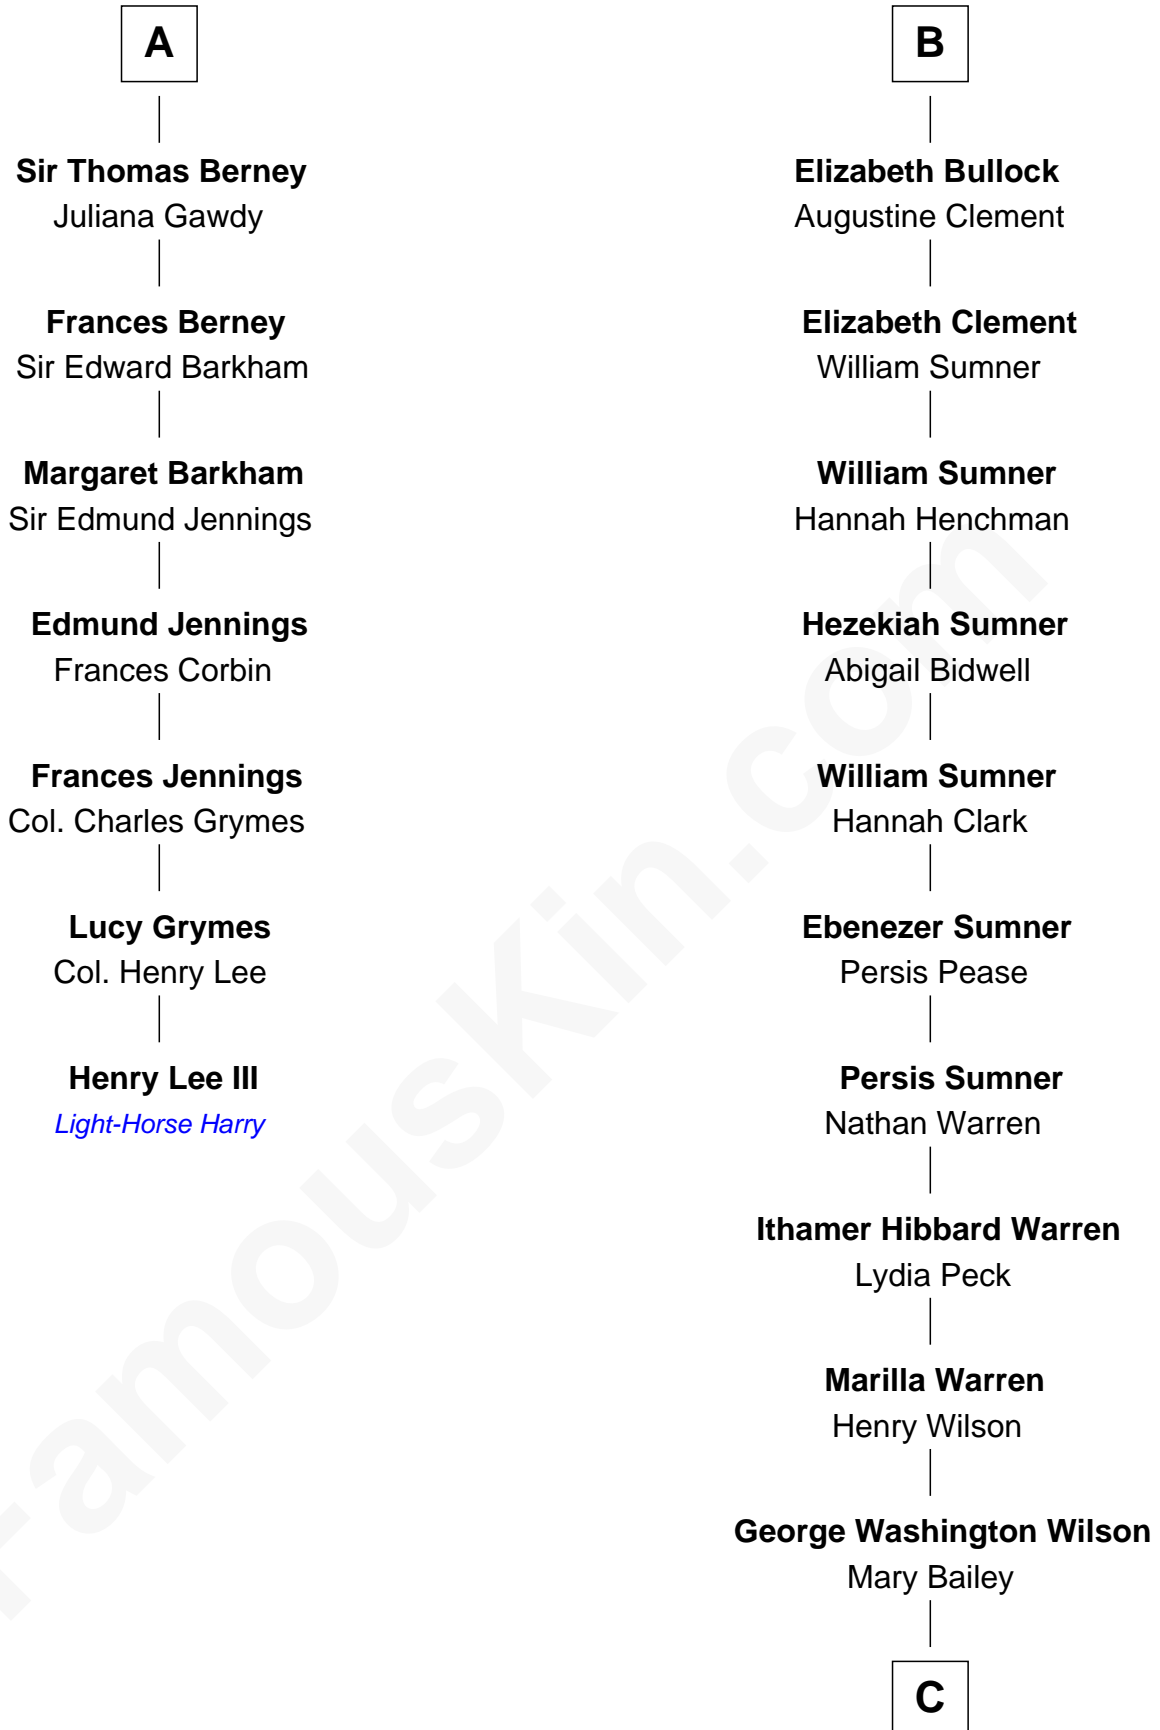

FamousKin.com Relationship Chart of

Henry Lee III

9th Governor of Virginia

13th cousin 7 times removed of

Dennis Wilson

Co-Founder of The Beach Boys

Sir Richard Sergeaux

Philippe Fitzalan

Elizabeth Sergeaux

Sir William Marney

Emma Marney

Sir Thomas Tyrrell

Humphrey Tyrrell

Isabel Helion

Anne Tyrrell

Sir Roger Wentworth

Sir Richard de Vere

Sir John de Vere

Elizabeth Howard

Joan de Vere

Sir William Norreys

Margaret Norreys

Gilbert Bullock

Thomas Bullock

Alice Kingsmill

Richard Bullock

Alice Berrington

William Bullock

B

C

William Henry Wilson

Alta Lenora Chitwood