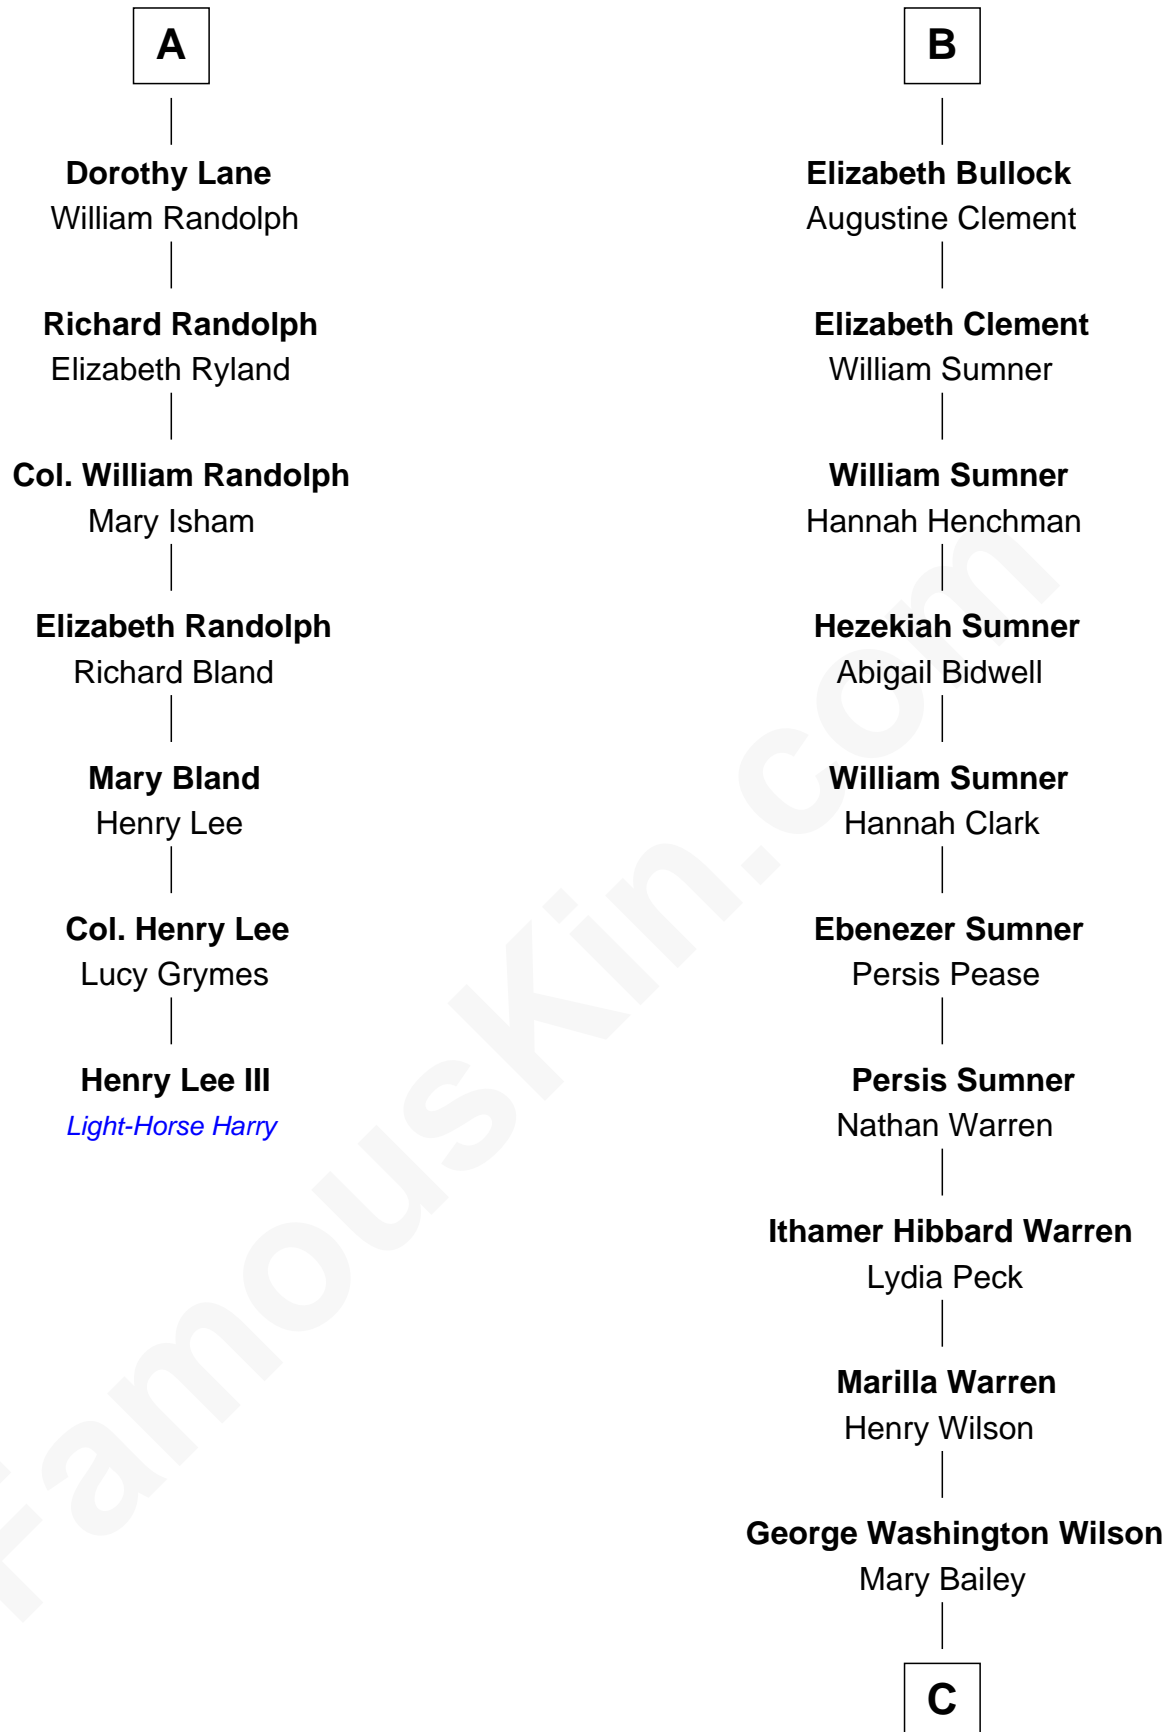

FamousKin.com Relationship Chart of

Henry Lee III

9th Governor of Virginia

13th cousin 7 times removed of

Carl Wilson

Co-Founder of The Beach Boys

Sir John Howard

*with wife
Alice Tendring*

William Tanfield
Elizabeth Stavely

Margaret Norreys
Gilbert Bullock

Frances Tanfield
Bridget Cave

Thomas Bullock
Alice Kingsmill

Anne Tanfield
Clement Vincent

Richard Bullock
Alice Berrington

Elizabeth Vincent
Richard Lane

William Bullock

A

B

C

William Henry Wilson

Alta Lenora Chitwood

William Coral Wilson

Edith Sophia Sthole