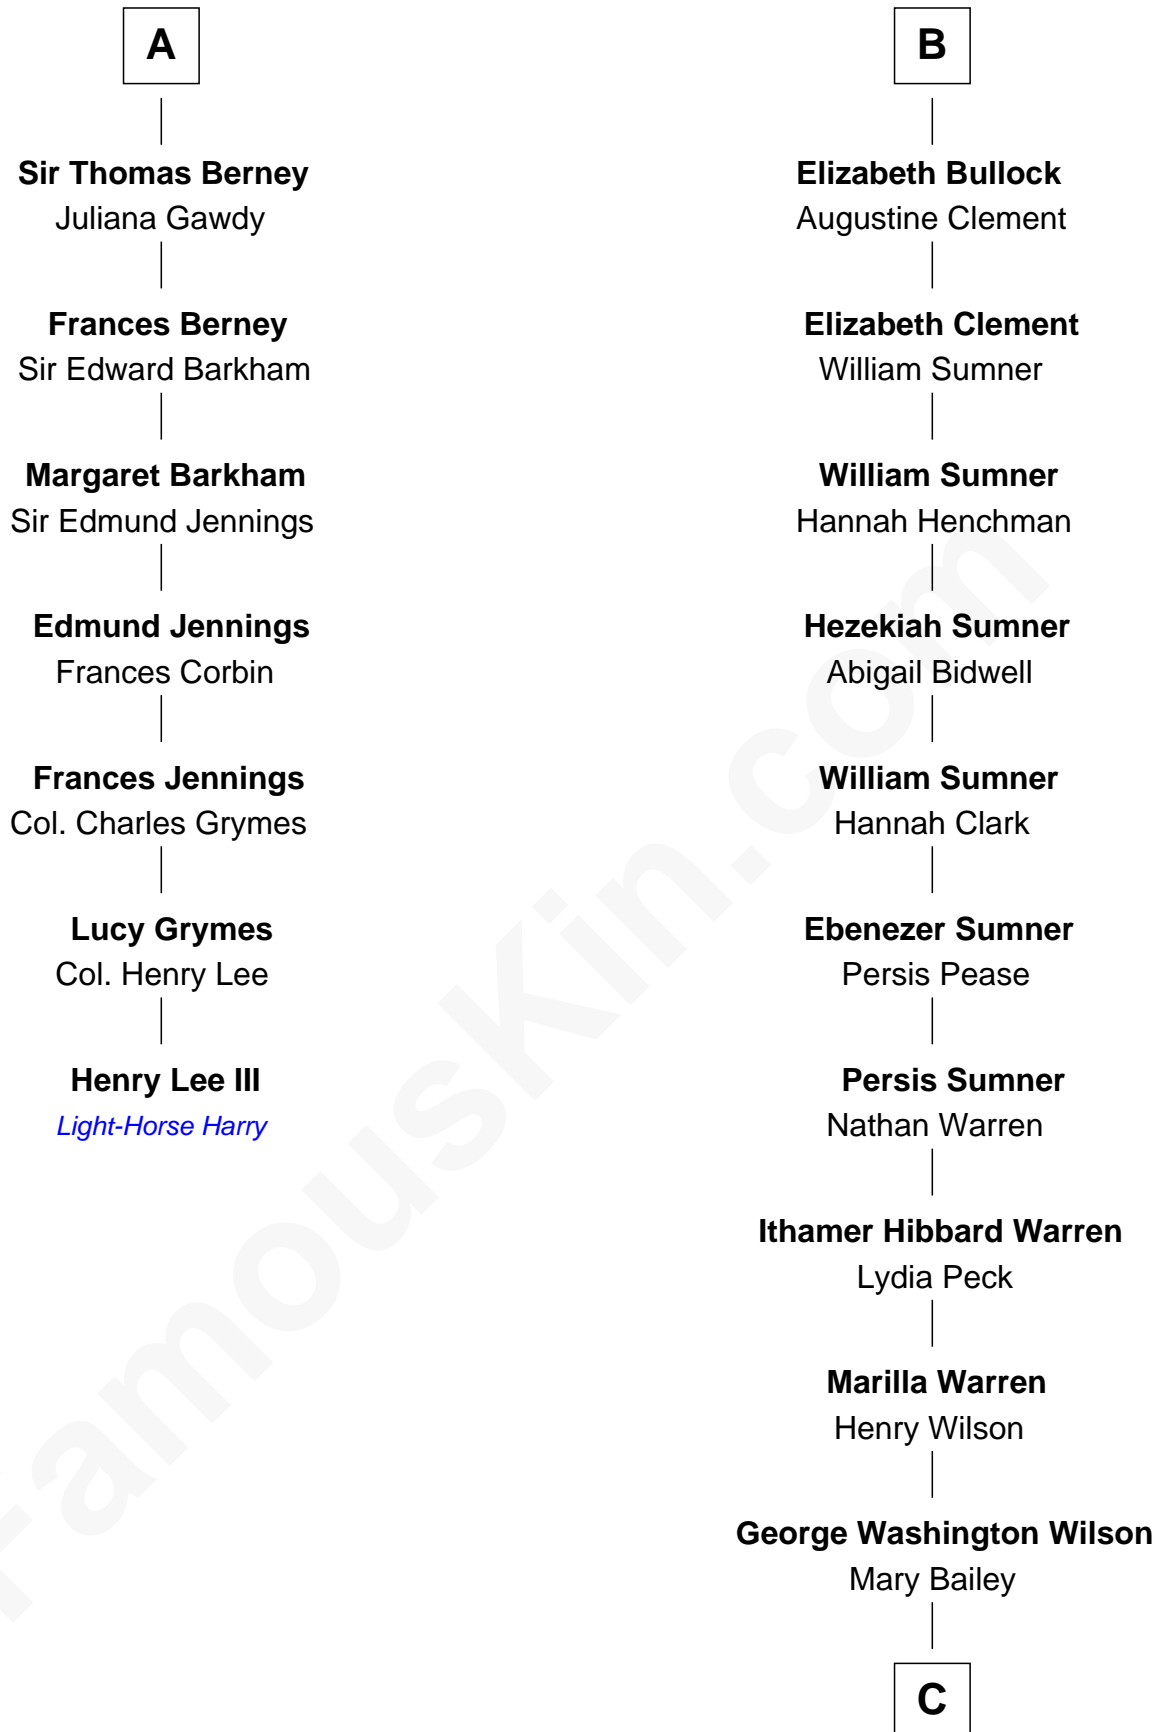

FamousKin.com Relationship Chart of

Henry Lee III

9th Governor of Virginia

13th cousin 7 times removed of

Carl Wilson

Co-Founder of The Beach Boys

Sir Richard Sergeaux

Philippe Fitzalan

Elizabeth Sergeaux

Sir William Marney

Emma Marney

Sir Thomas Tyrrell

Humphrey Tyrrell

Isabel Helion

Anne Tyrrell

Sir Roger Wentworth

Sir Richard de Vere

Sir John de Vere

Elizabeth Howard

Joan de Vere

Sir William Norreys

Margaret Norreys

Gilbert Bullock

Thomas Bullock

Alice Kingsmill

Richard Bullock

Alice Berrington

William Bullock

B

C

—
William Henry Wilson

Alta Lenora Chitwood