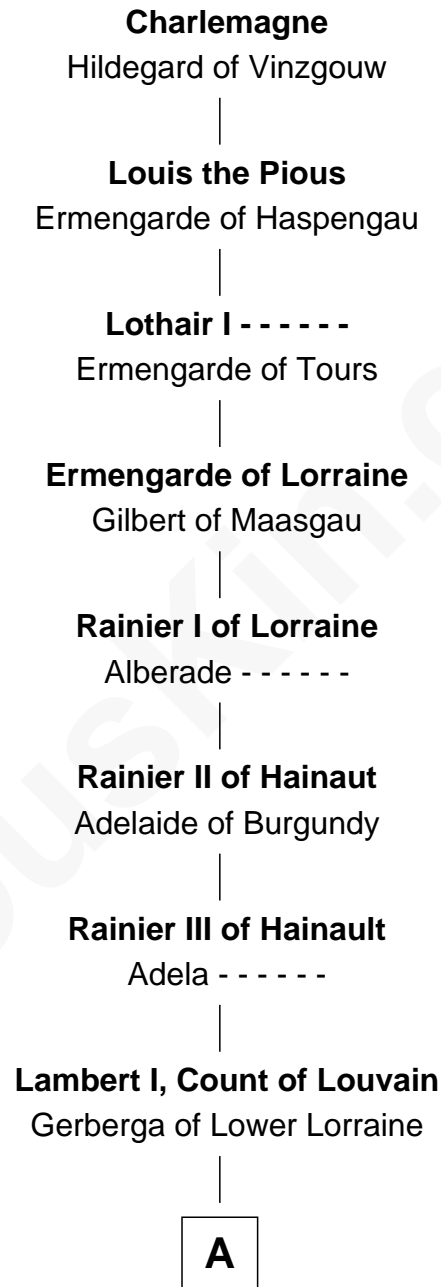

FamousKin.com Relationship Chart of

Henry Lee III

9th Governor of Virginia

30th Great-grandson of

Charlemagne

King of the Franks

A

Lambert II, Count of Louvain

Oda of Lorraine

Henry II, Count of Louvain

Adela of Orthen

Gottfried I, Count of Louvain

Ide de Chiny

Alice of Louvain

William d'Aubenev

William d'Aubenev