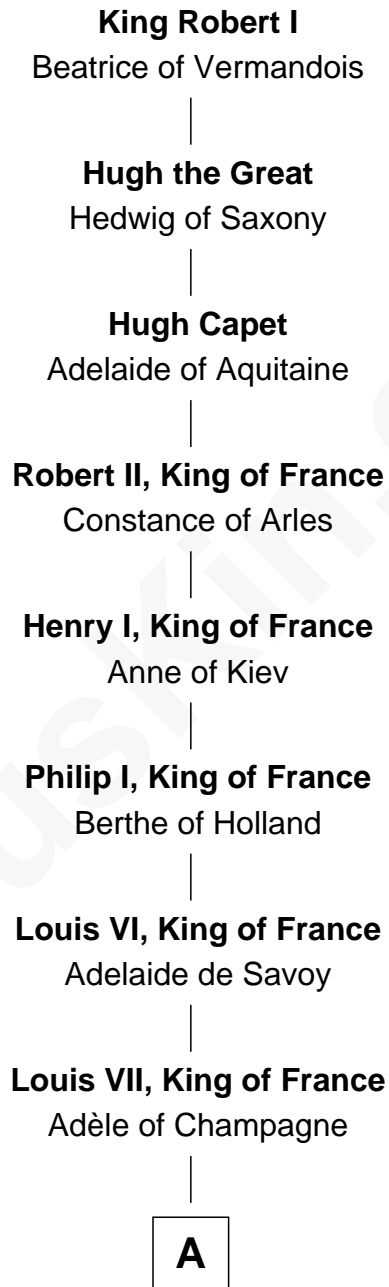

FamousKin.com Relationship Chart of

Henry Lee III

9th Governor of Virginia

25th Great-grandson of

King Robert I

King of France

A

Philip II Auguste, King of France