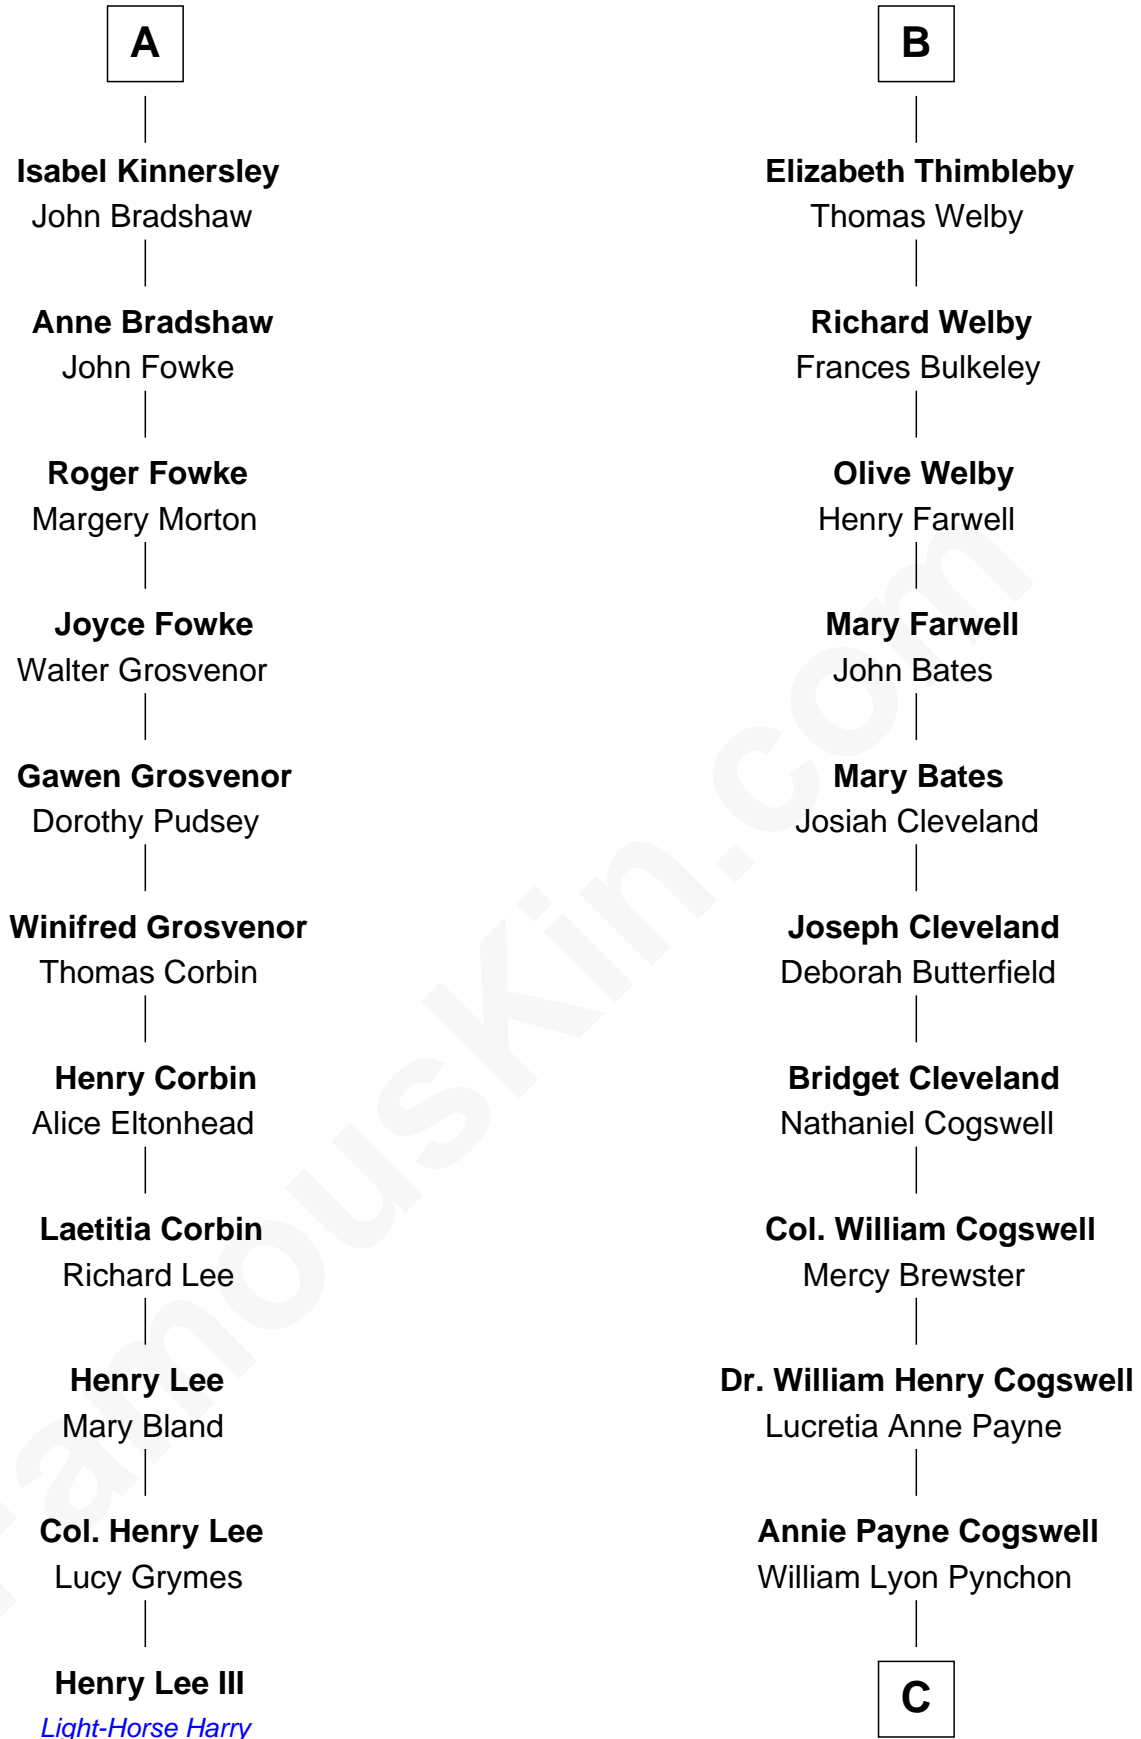

FamousKin.com

Relationship Chart of

Henry Lee III

9th Governor of Virginia

17th cousin 2 times removed of

Thomas Pynchon
American Novelist

Sir William de Ros
Margery de Badlesmere

C

William Henry Chichele Pynchon

Carrie Susan Moyses

Thomas Ruggles Pynchon

Catherine Frances Bennett

Thomas Pynchon

Novelist

FamousKin.com