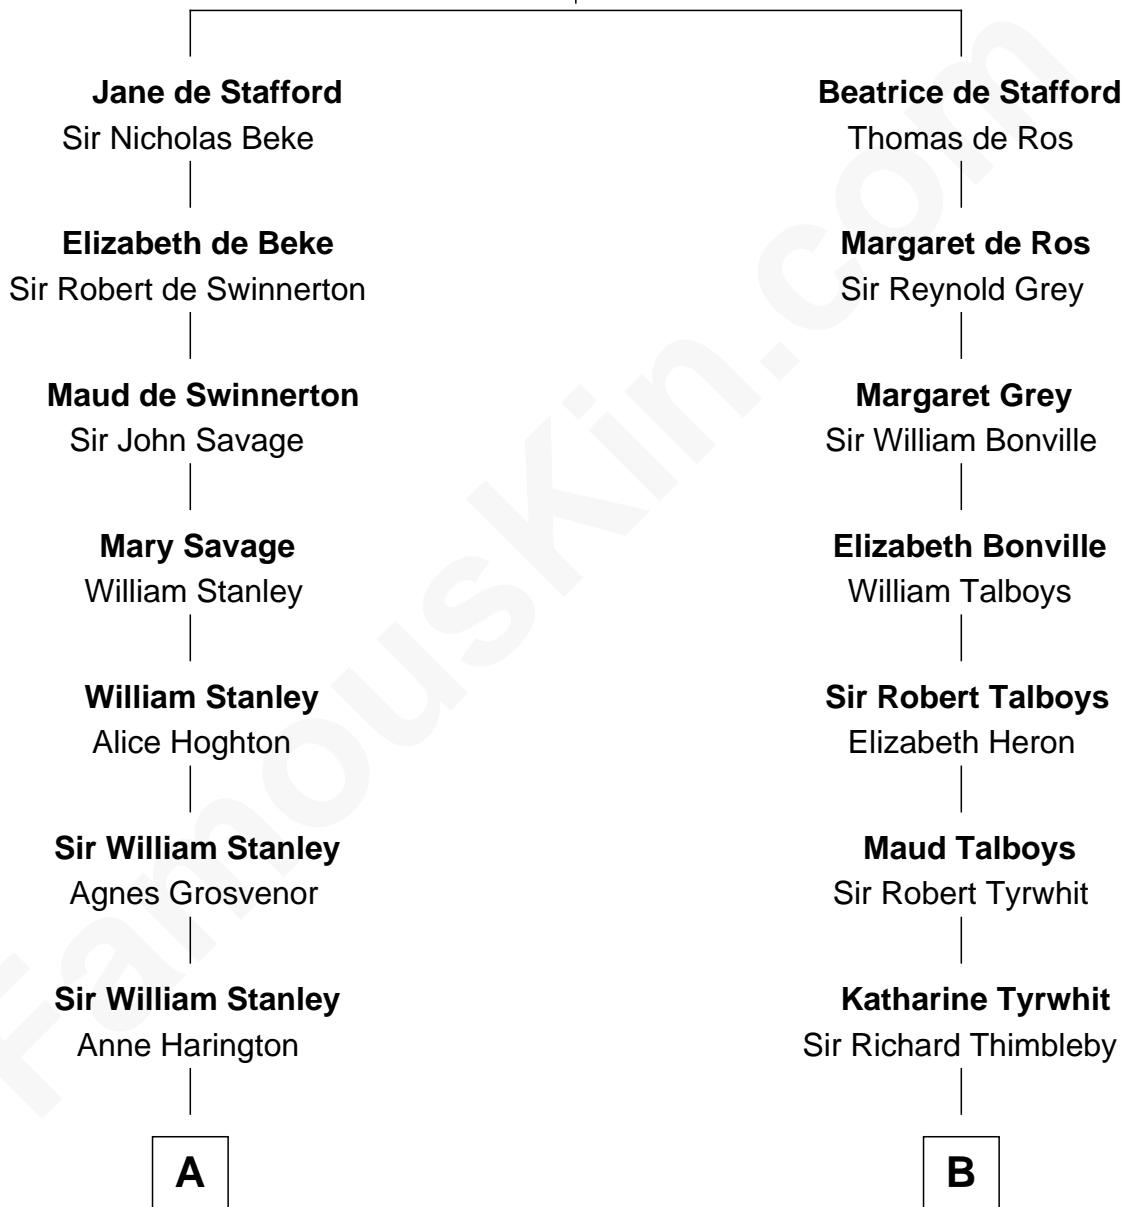

FamousKin.com Relationship Chart of

Henry Lee III

9th Governor of Virginia

14th cousin 5 times removed of

Thomas Pynchon

American Novelist

Ralph de Stafford

with wife
Katherine de Hastang

with wife
Margaret de Audley

C

William Henry Chichele Pynchon

Carrie Susan Moyses

Thomas Ruggles Pynchon

Catherine Frances Bennett

Thomas Pynchon

Novelist