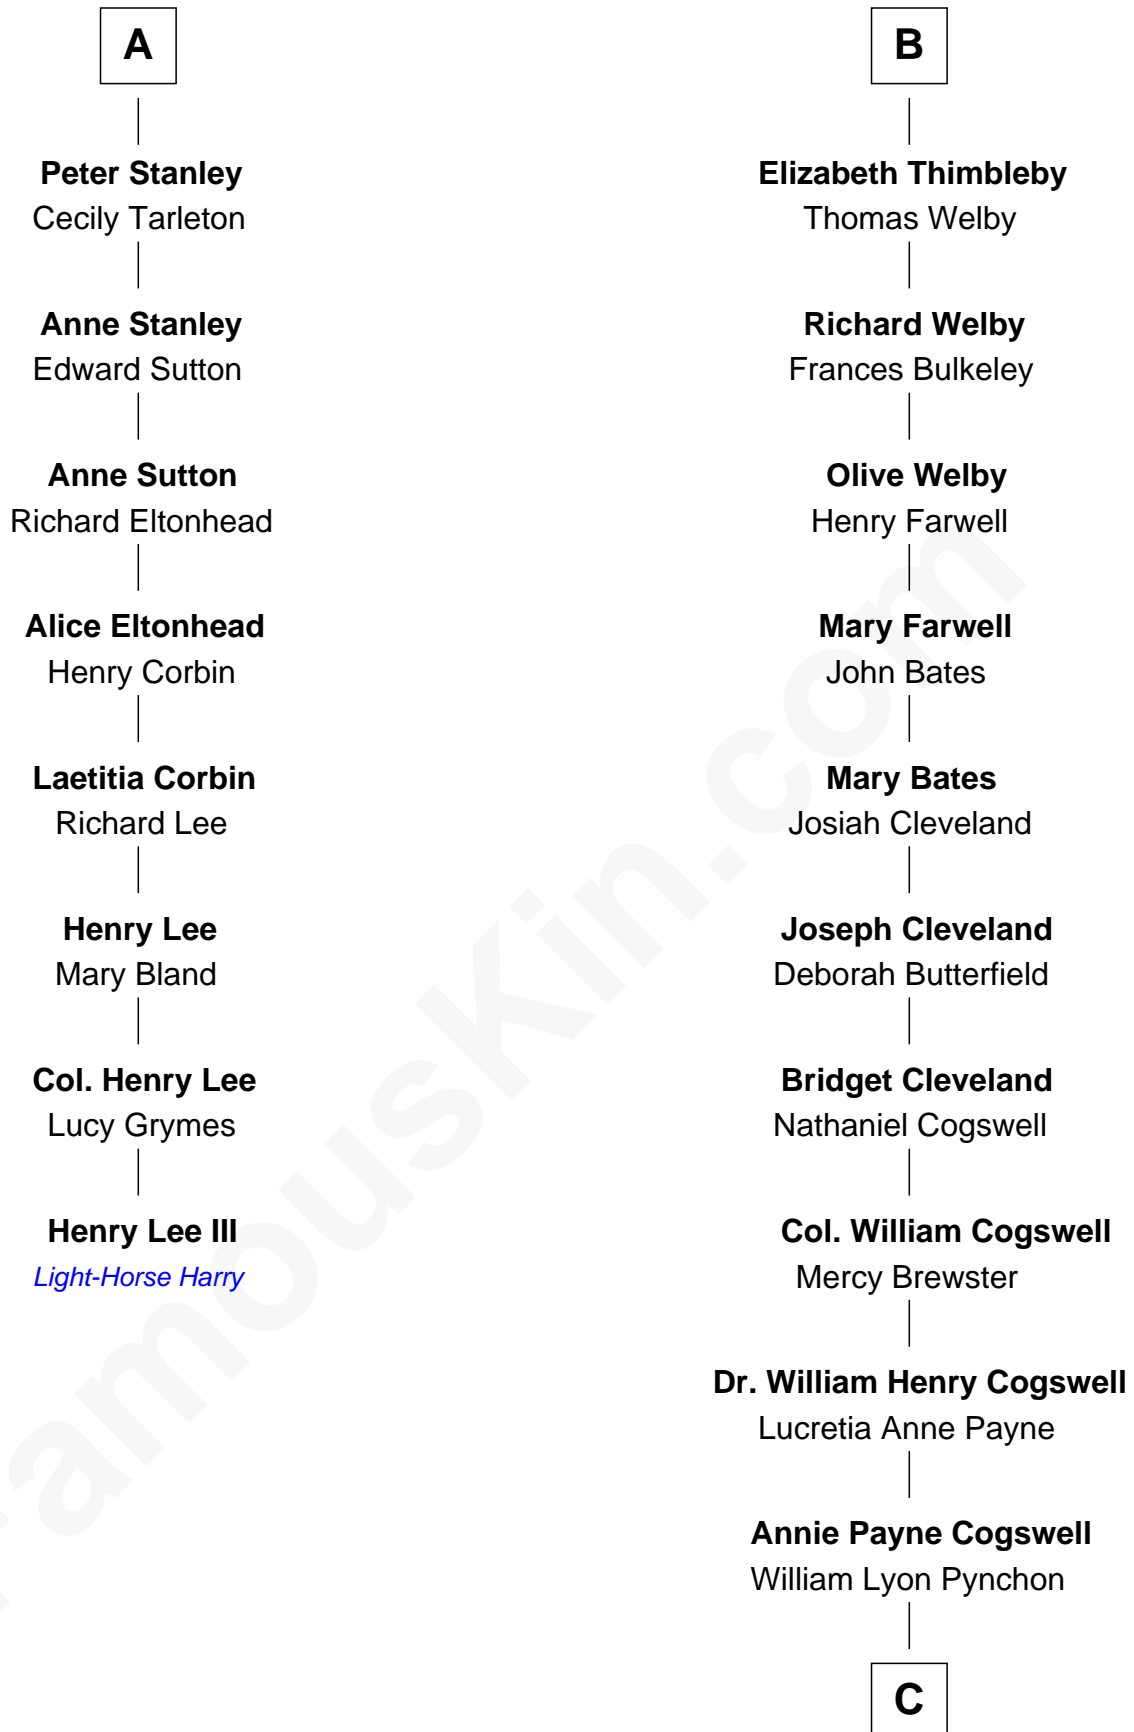

FamousKin.com Relationship Chart of

Henry Lee III

9th Governor of Virginia

14th cousin 5 times removed of

Thomas Pynchon

American Novelist

Ralph de Stafford

with wife
Katherine de Hastang

with wife
Margaret de Audley

C

William Henry Chichele Pynchon

Carrie Susan Moyses

Thomas Ruggles Pynchon

Catherine Frances Bennett

Thomas Pynchon

Novelist