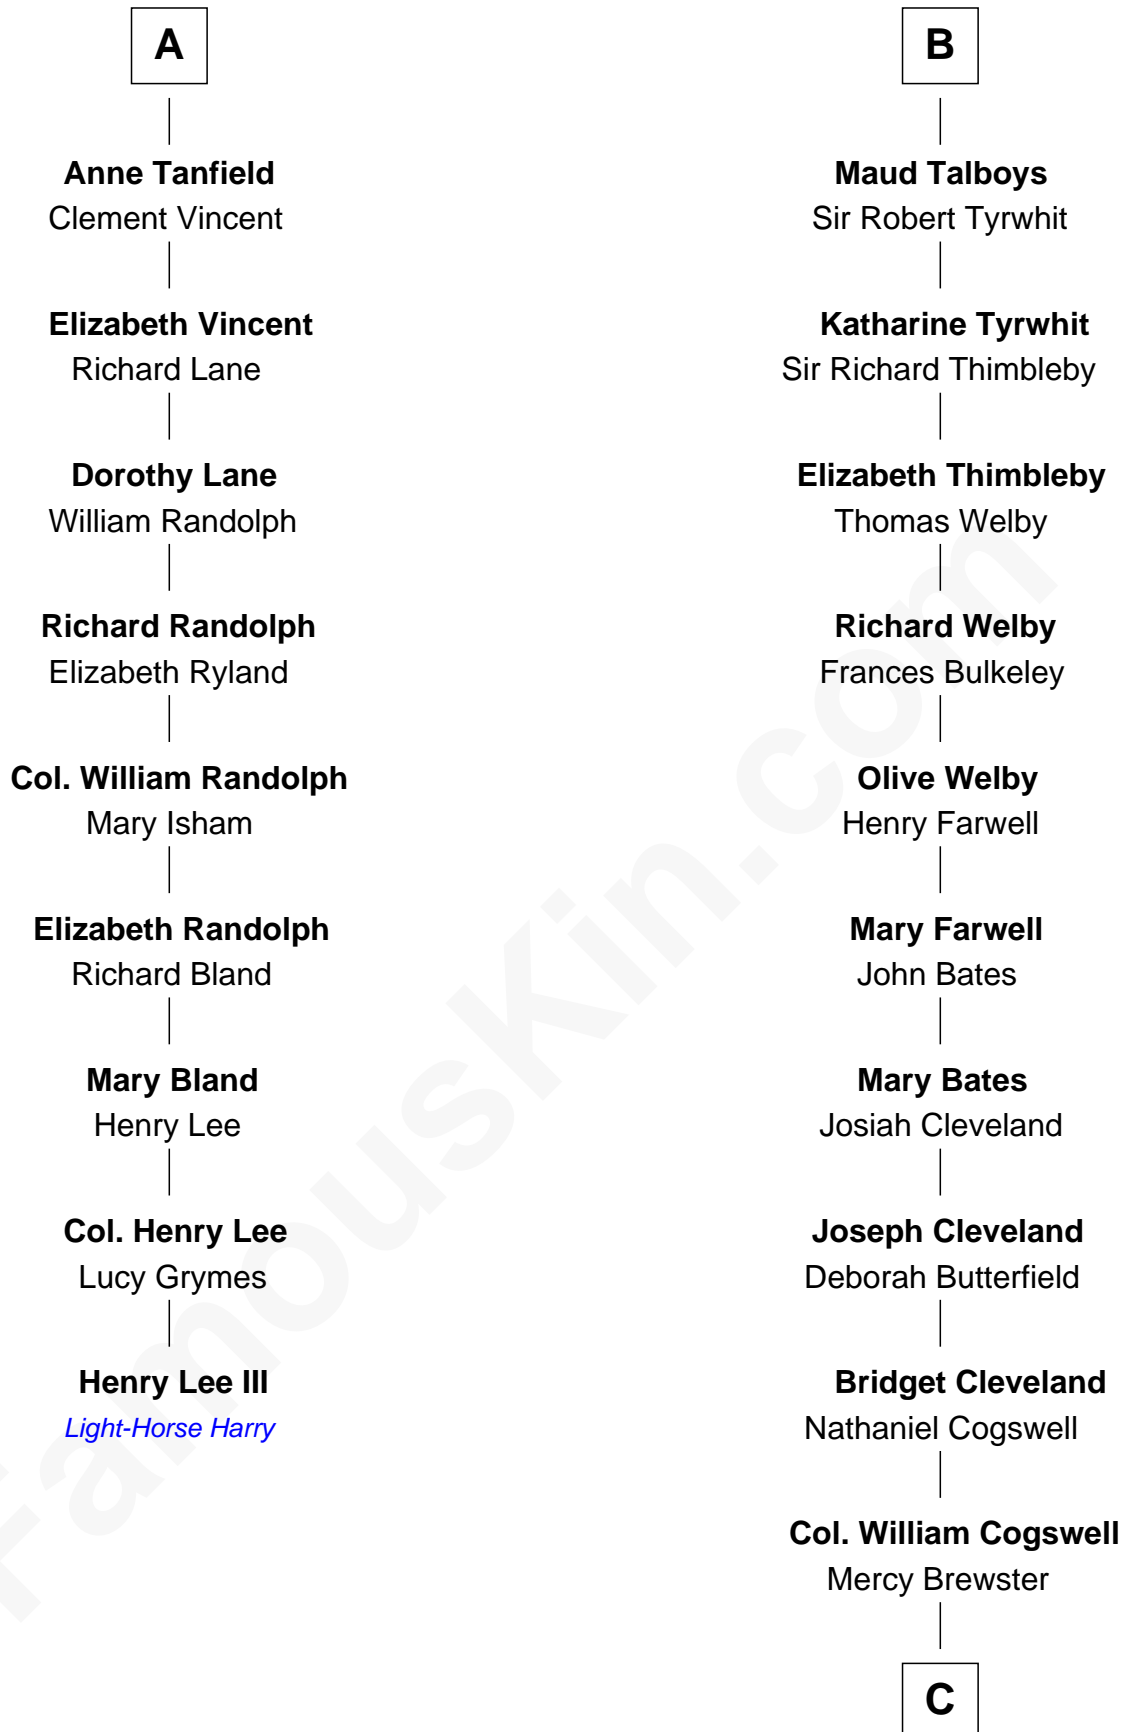

# FamousKin.com Relationship Chart of

**Henry Lee III**

*9th Governor of Virginia*

15th cousin 6 times removed of

**Thomas Pynchon**

*American Novelist*

**Sir Hugh I de Audley**

Iseult de Mortimer

C

Dr. William Henry Cogswell

Lucretia Anne Payne

Annie Payne Cogswell

William Lyon Pynchon

William Henry Chichele Pynchon

Carrie Susan Moyses

Thomas Ruggles Pynchon