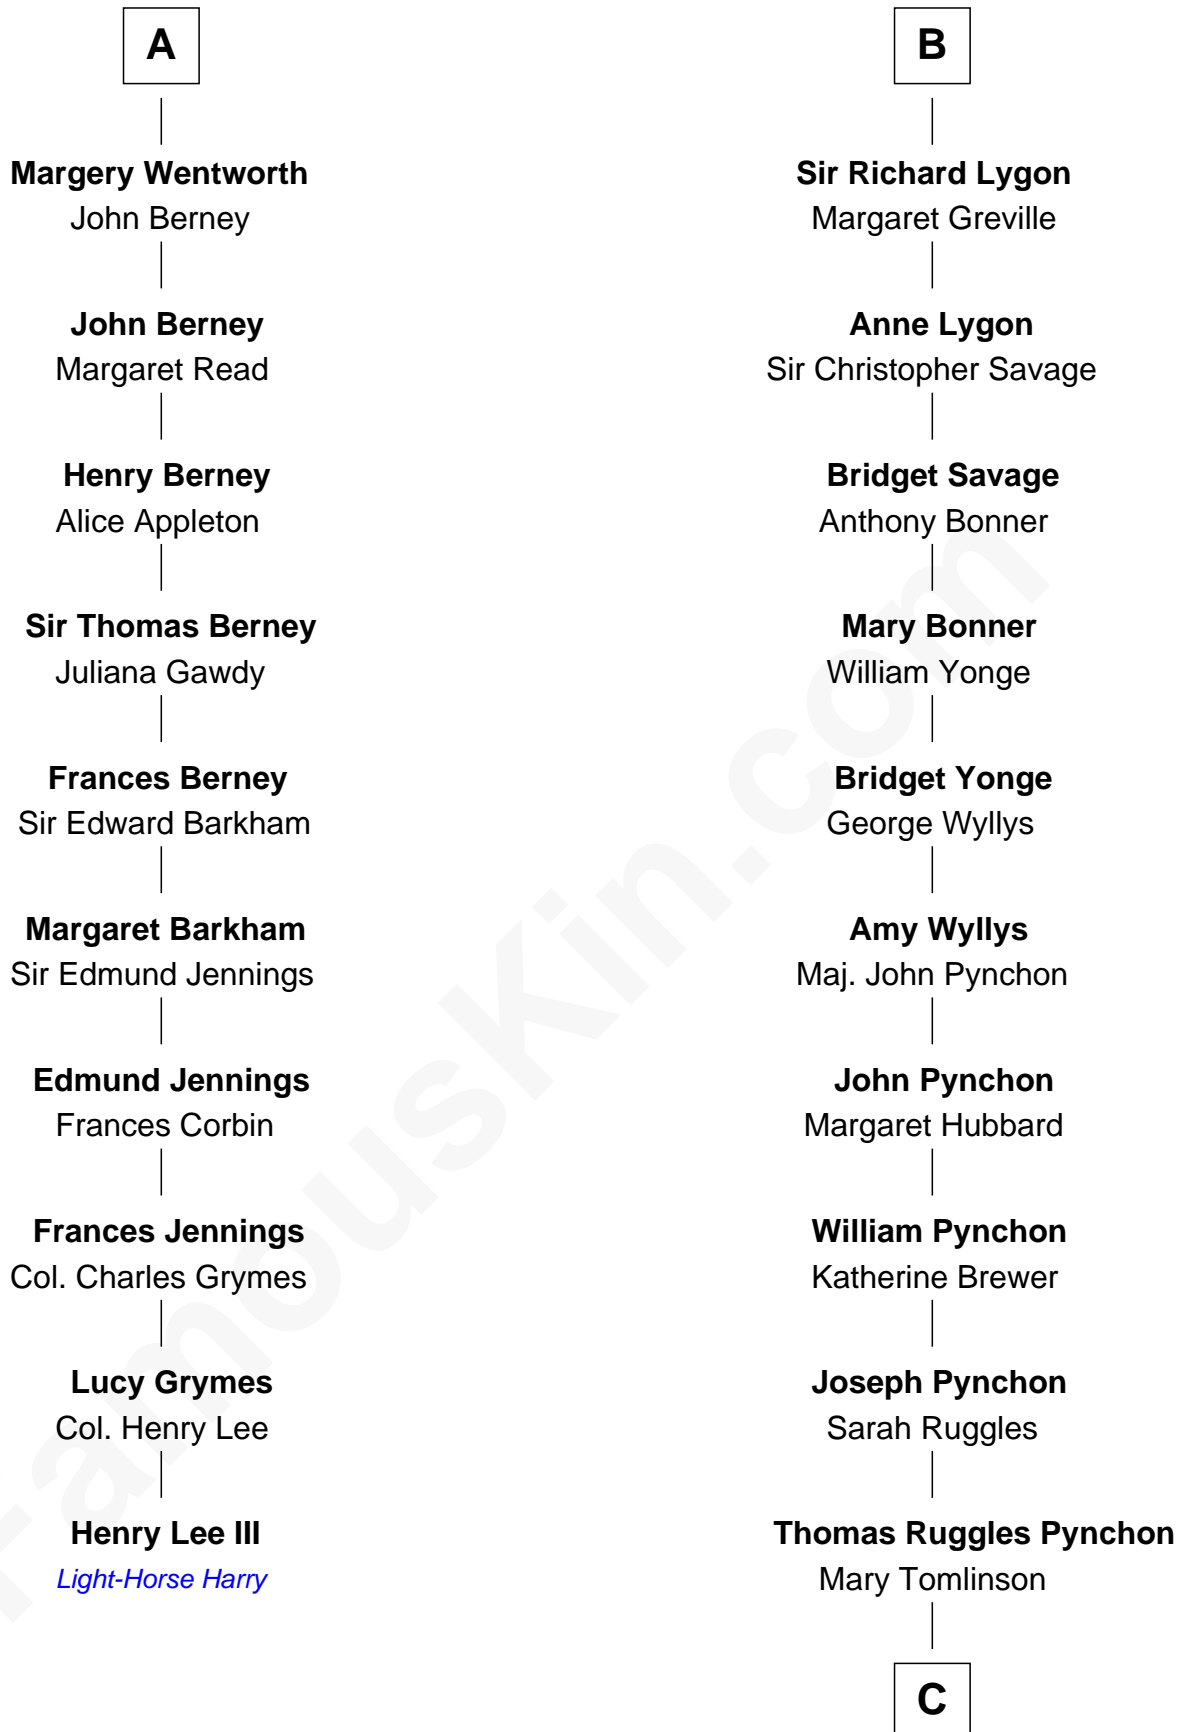

FamousKin.com Relationship Chart of

Henry Lee III

9th Governor of Virginia

16th cousin 5 times removed of

Thomas Pynchon

American Novelist

Hugh le Despencer

Eleanor de Clare

Emma Marney

Sir Thomas Tyrrell

Humphrey Tyrrell

Isabel Helion

Anne Tyrrell

Sir Roger Wentworth

A

Sir Edward le Despencer

John de Beauchamp

Sir Richard de Beauchamp

Elizabeth Stafford

Anne de Beauchamp

Sir Richard Lygon

B

C

William Henry Ruggles Pynchon

Mary Murdock

William Lyon Pynchon

Annie Payne Cogswell

William Henry Chichele Pynchon

Carrie Susan Moyses

Thomas Ruggles Pynchon

Catherine Frances Bennett

Thomas Pynchon