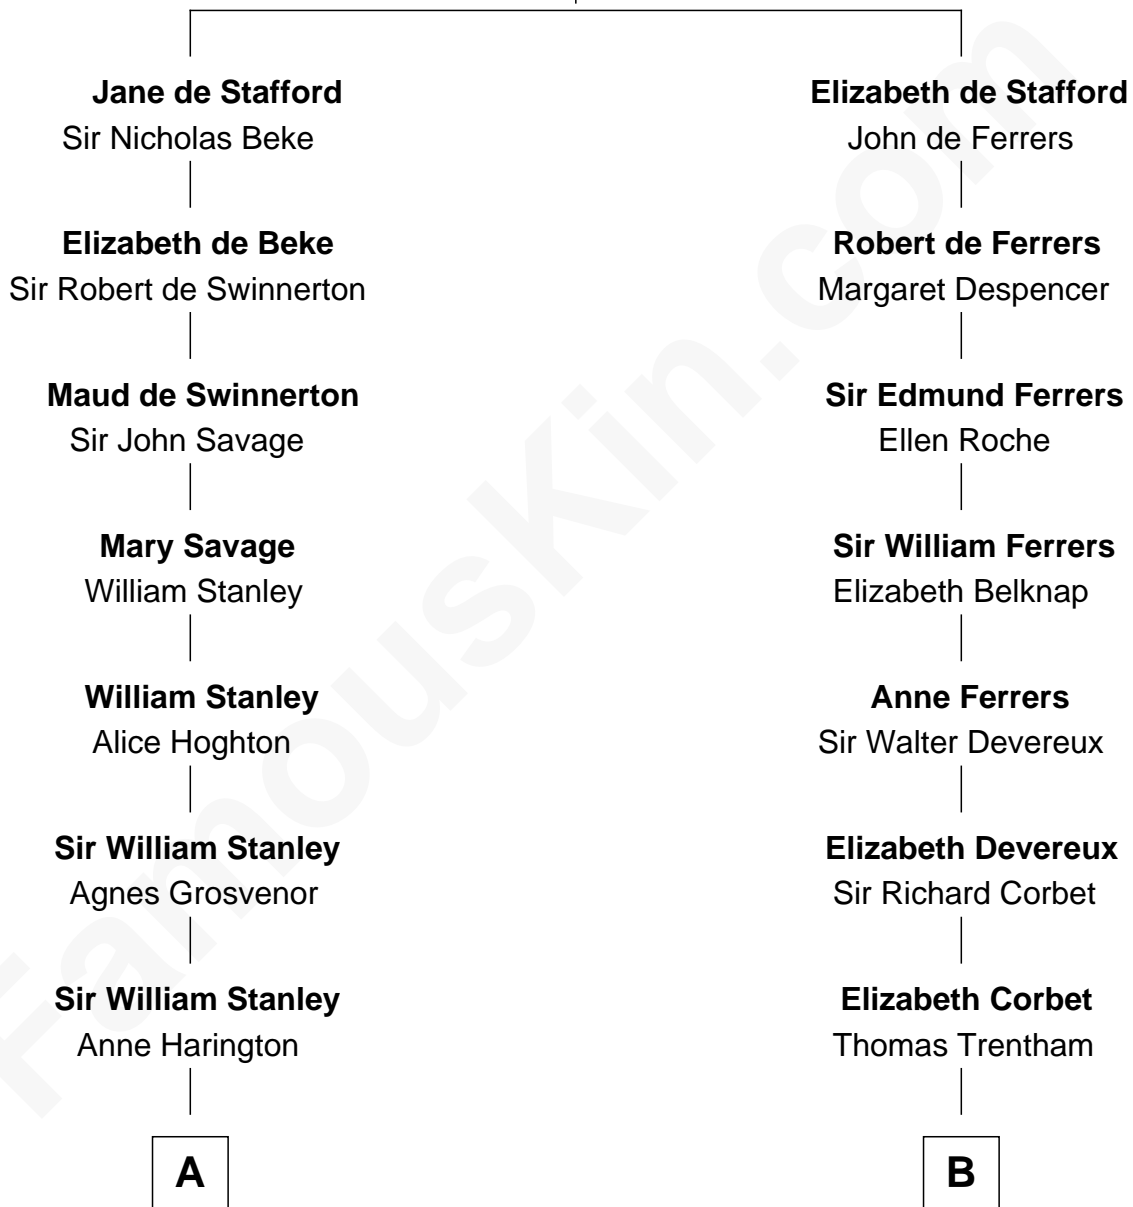

FamousKin.com Relationship Chart of

Henry Lee III

9th Governor of Virginia

14th cousin 7 times removed of

Paget Brewster

TV Actress

Ralph de Stafford

*with wife
Katherine de Hastang*

*with wife
Margaret de Audley*

C

Susan Savage Wilson

John Ledyard Hodge

Ellen Mackenzie Hodge

Dr. George Washington Wales Brewster

George Washington Wales Brewster

Joan Ryerson