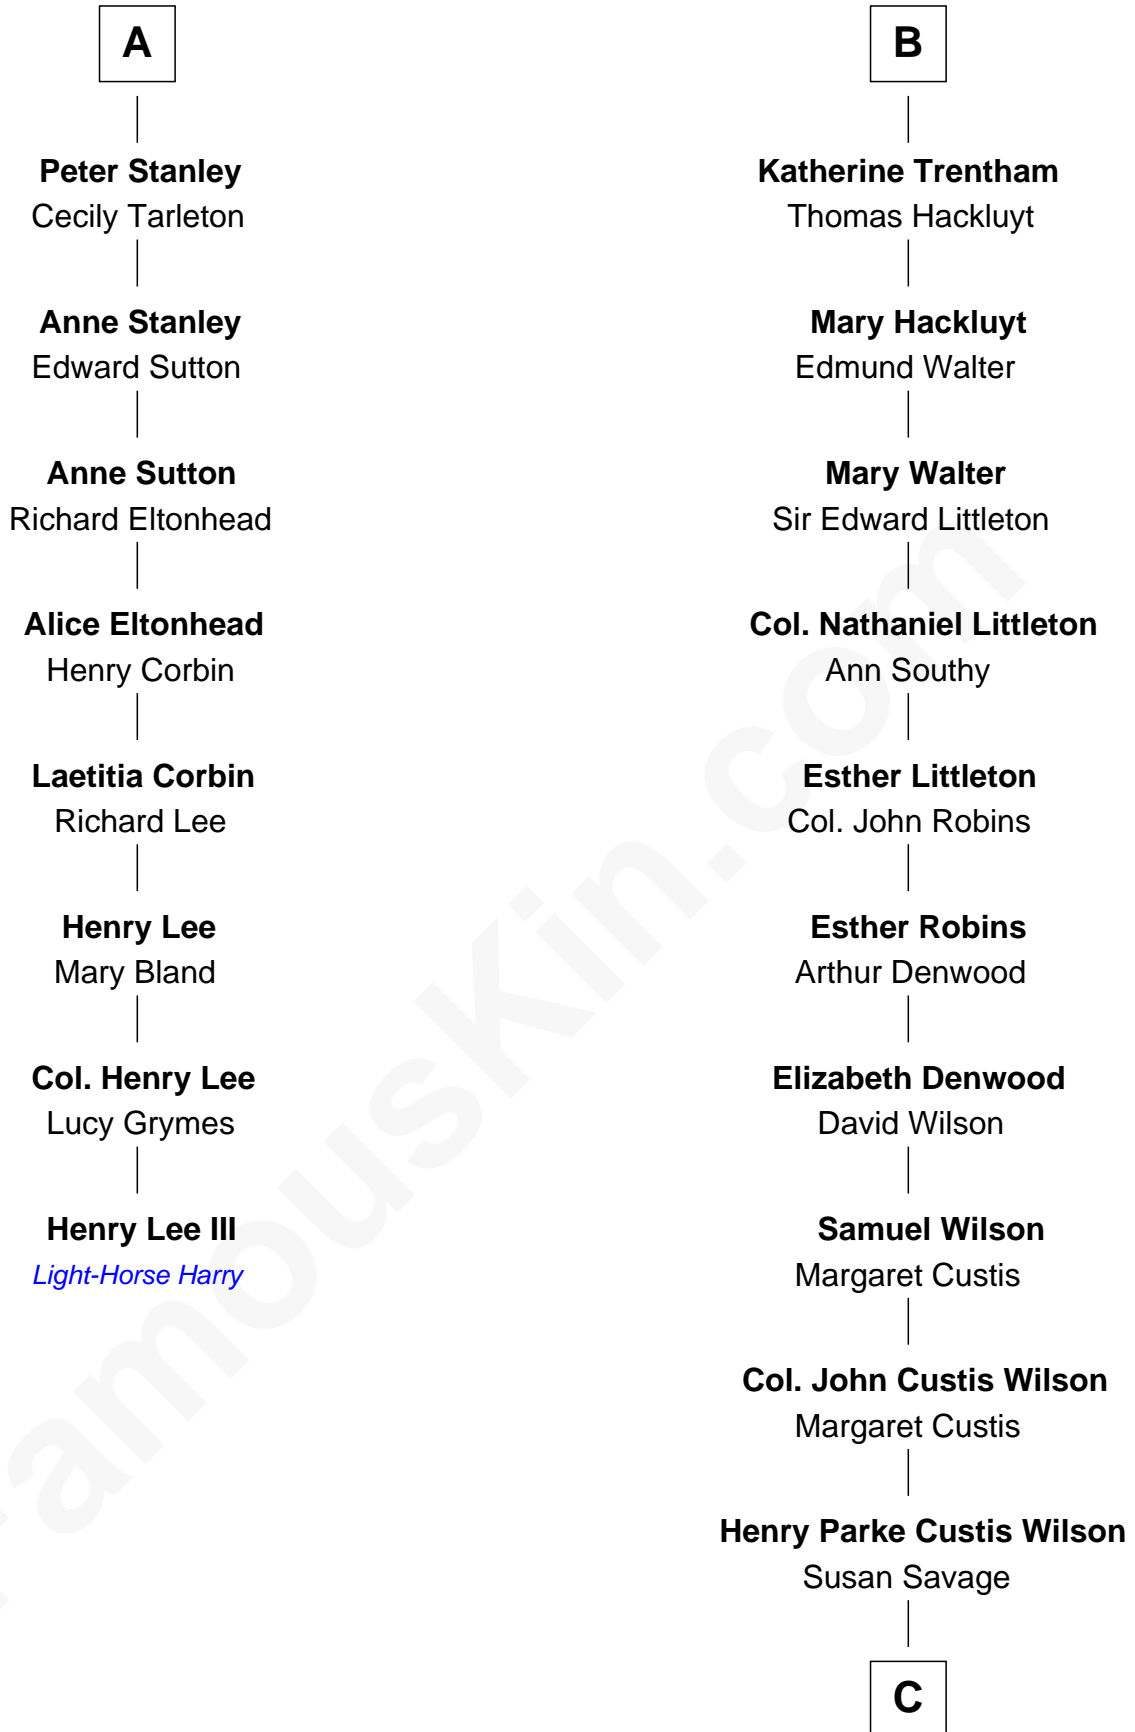

FamousKin.com Relationship Chart of

Henry Lee III

9th Governor of Virginia

14th cousin 7 times removed of

Paget Brewster

TV Actress

Ralph de Stafford

*with wife
Katherine de Hastang*

*with wife
Margaret de Audley*

C

Susan Savage Wilson

John Ledyard Hodge

Ellen Mackenzie Hodge

Dr. George Washington Wales Brewster

George Washington Wales Brewster

Joan Ryerson