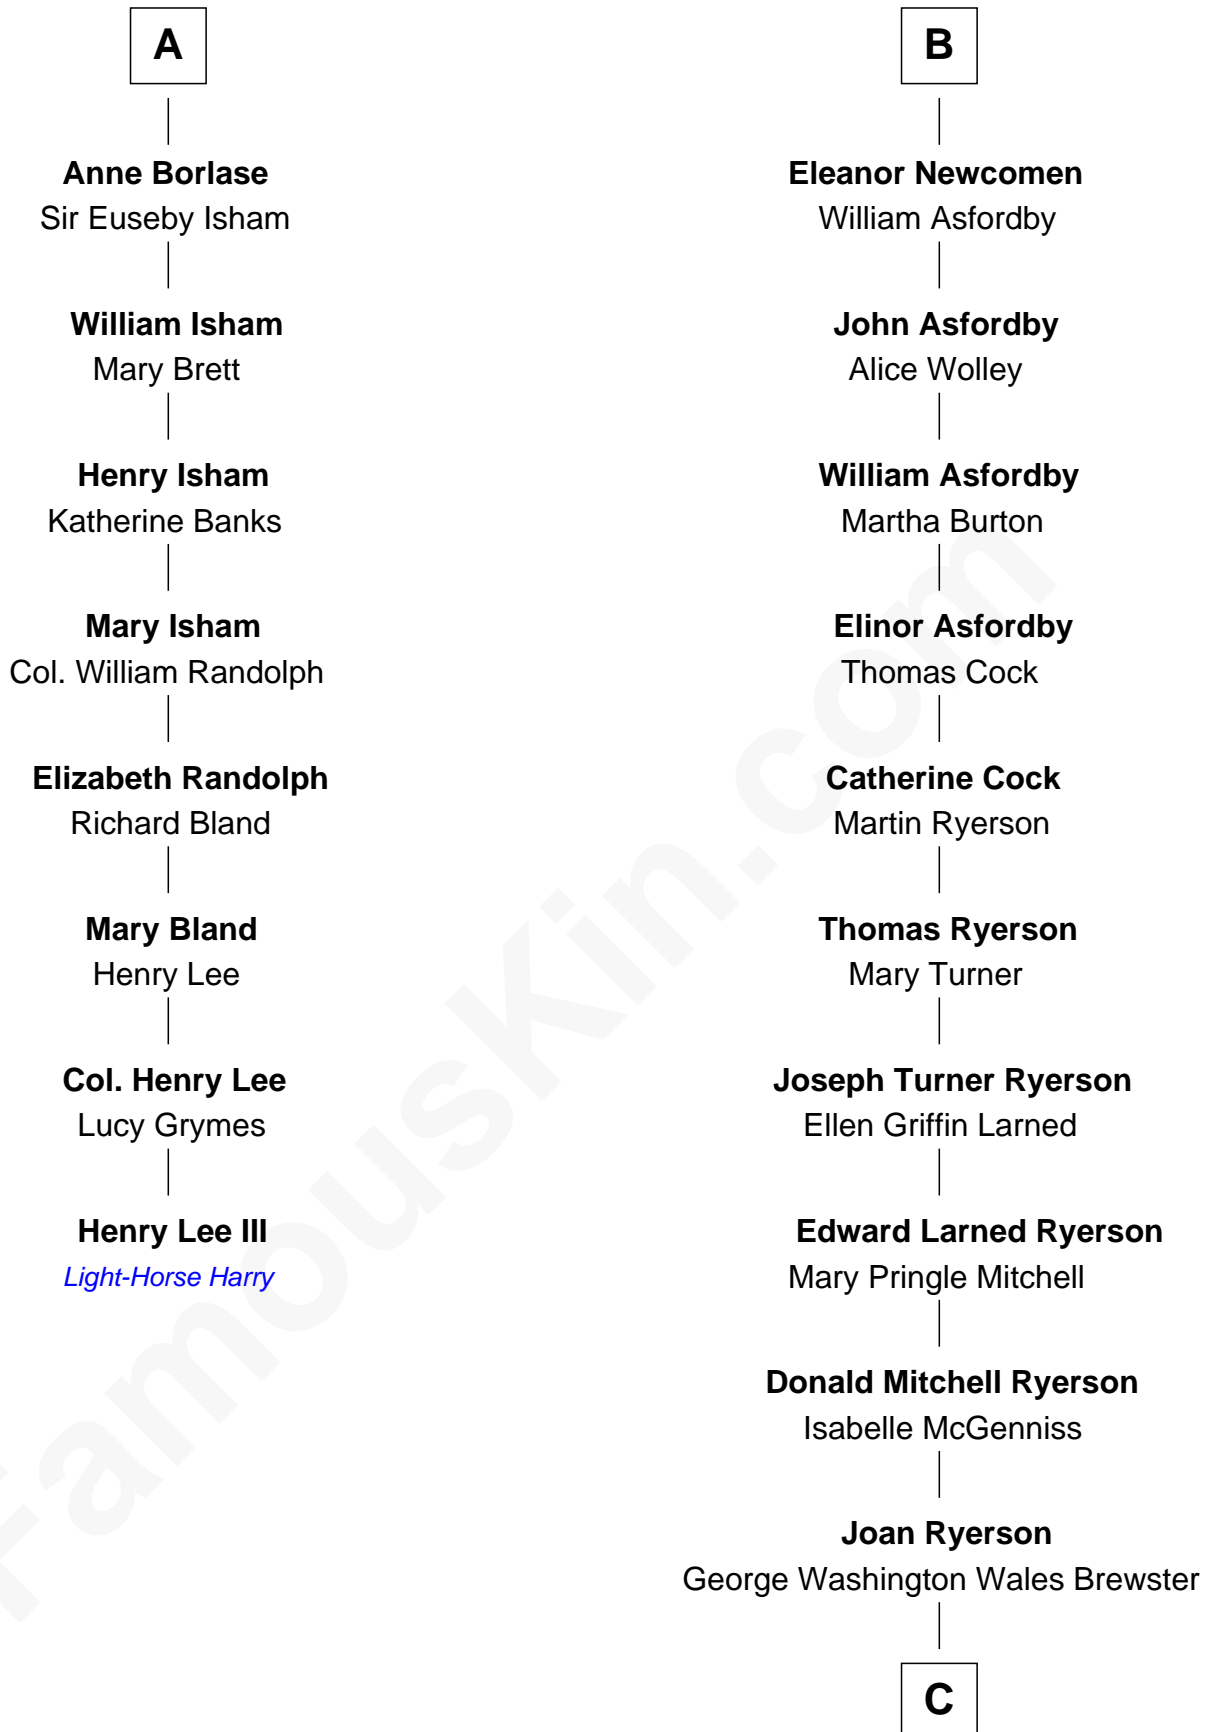

# FamousKin.com Relationship Chart of

**Henry Lee III**

*9th Governor of Virginia*

14th cousin 4 times removed of

**Paget Brewster**

*TV Actress*

**William Pert**  
Joan le Scrope

C

Galen Brewster  
Hathaway Tew

Paget Brewster  
*TV Actress*

FamousKin.com