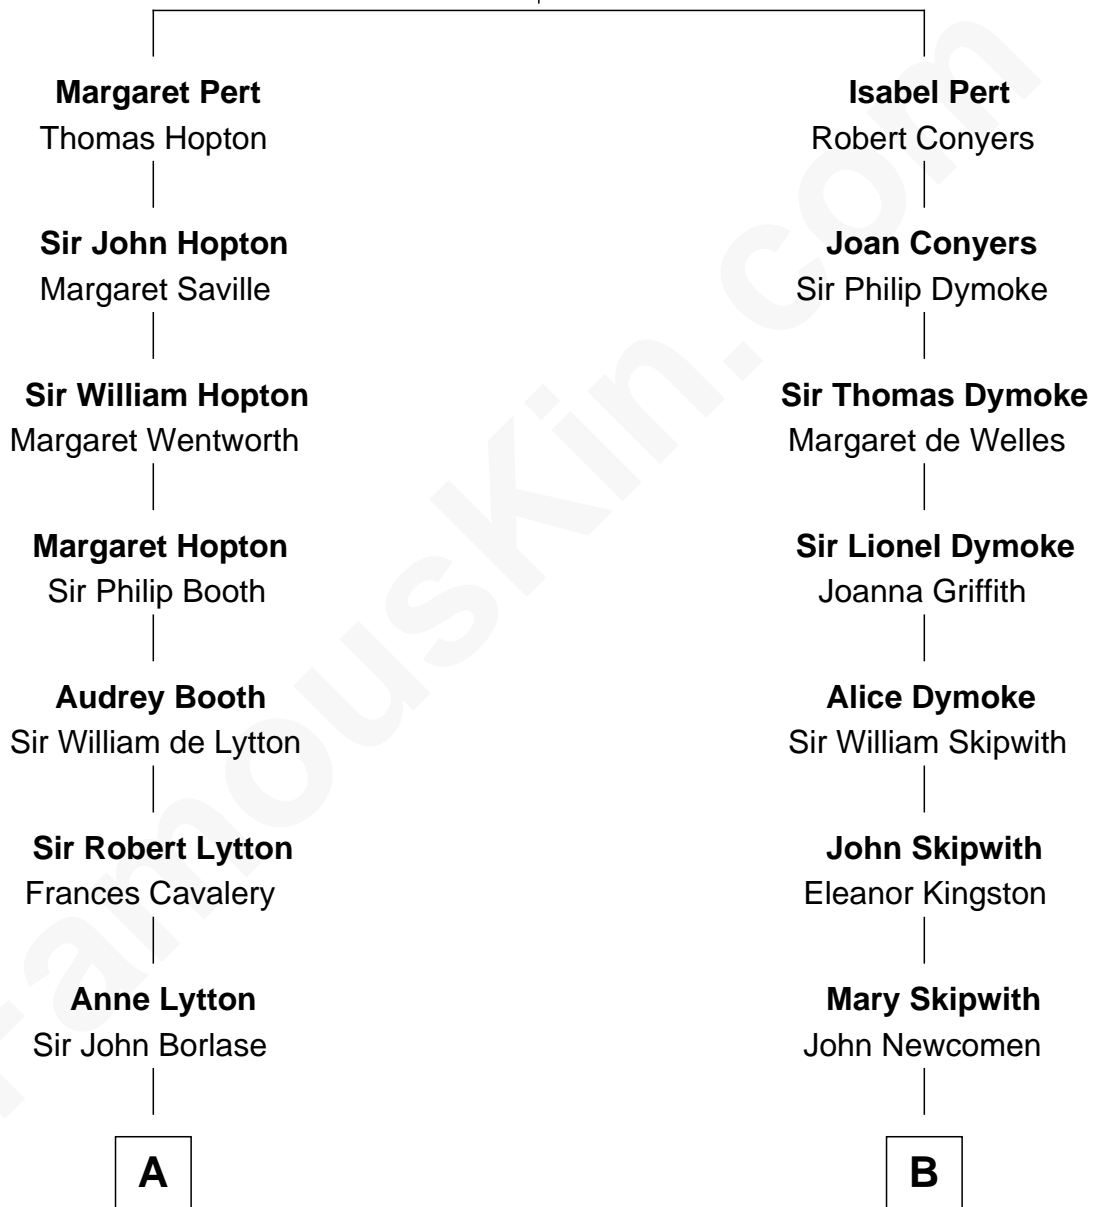

# FamousKin.com Relationship Chart of

**Henry Lee III**

*9th Governor of Virginia*

14th cousin 4 times removed of

**Paget Brewster**

*TV Actress*

**William Pert**  
Joan le Scrope

C

Galen Brewster  
Hathaway Tew

Paget Brewster  
*TV Actress*

FamousKin.com