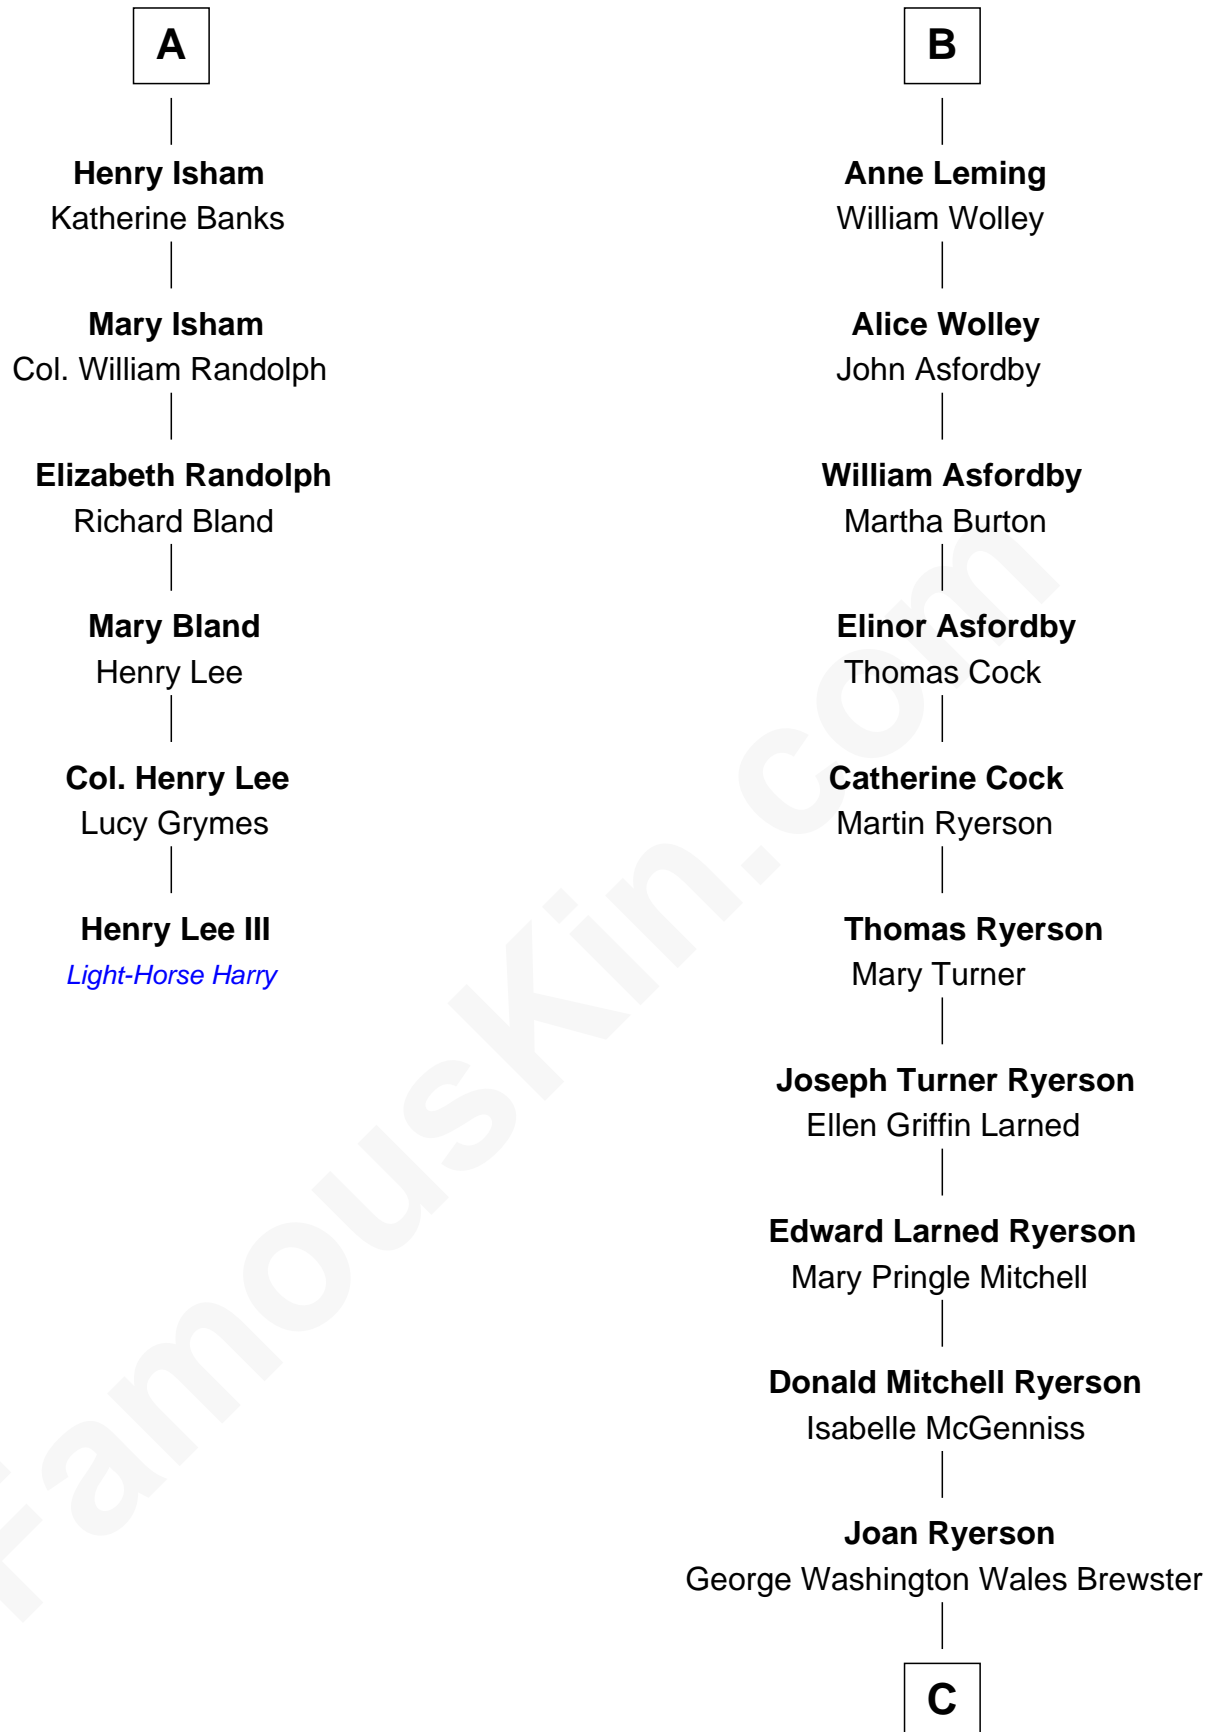

FamousKin.com Relationship Chart of

Henry Lee III

9th Governor of Virginia

12th cousin 6 times removed of

Paget Brewster

TV Actress

Sir Roger Wentworth

Margery Despencer

Mary Clifford

Elizabeth Wentworth

Sir Martin de la See

Elizabeth de la See

Roger Kelke

Christopher Kelke

Isabel Girlington

Christopher Kelke

Jane St. Paul

Christopher Kelke

Elizabeth Carr

Anne Kelke

Roger Leming

B

C

Galen Brewster
Hathaway Tew