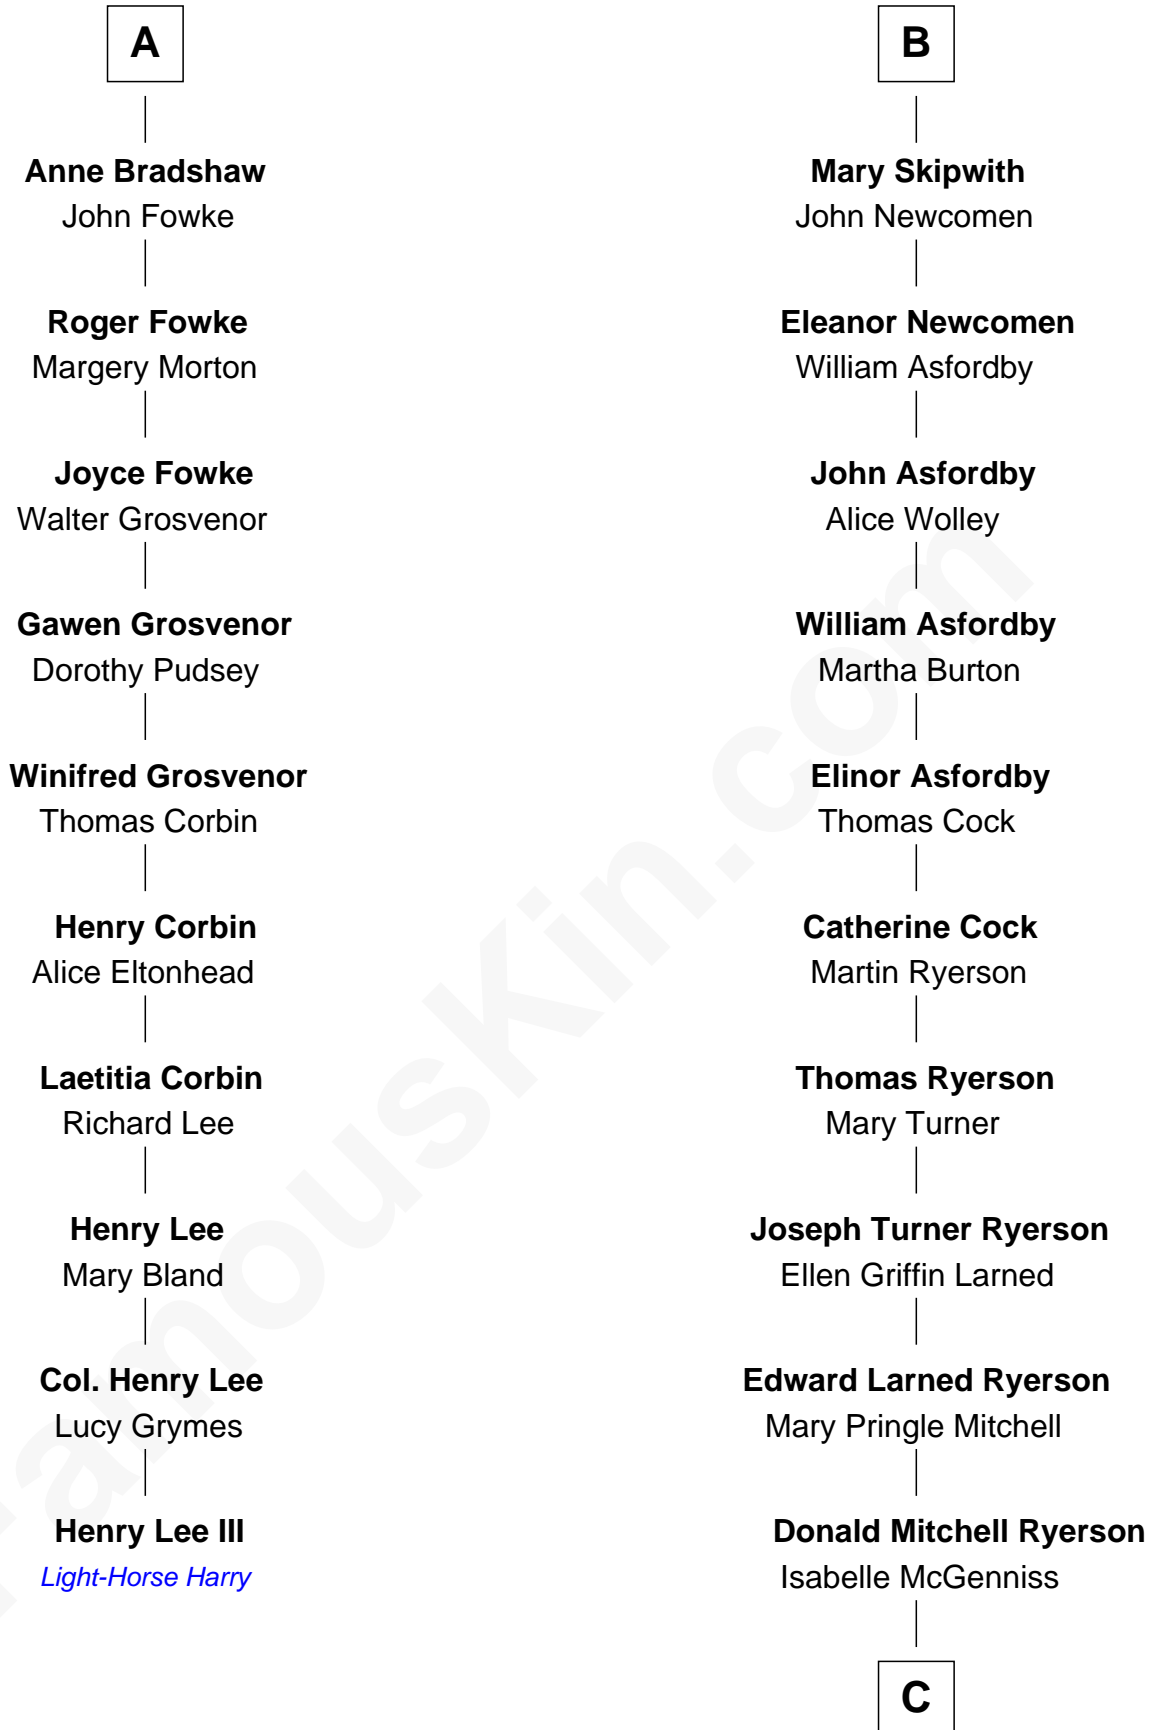

# FamousKin.com Relationship Chart of

**Henry Lee III**

*9th Governor of Virginia*

16th cousin 3 times removed of

**Paget Brewster**

*TV Actress*

**John de Welles**

Maud de Roos

Eleanor de Mowbray

**Eudo de Welles**

Maud de Greystoke

**Sir Lionel de Welles**

Joan de Waterton

**Margaret de Welles**

Sir Thomas Dymoke

**Sir Lionel Dymoke**

Joanna Griffith

**Alice Dymoke**

Sir William Skipwith

**John Skipwith**

Eleanor Kingston

**B**

**C**

**Joan Ryerson**

George Washington Wales Brewster

**Galen Brewster**

Hathaway Tew

**Paget Brewster**

*TV Actress*

FamousKin.com