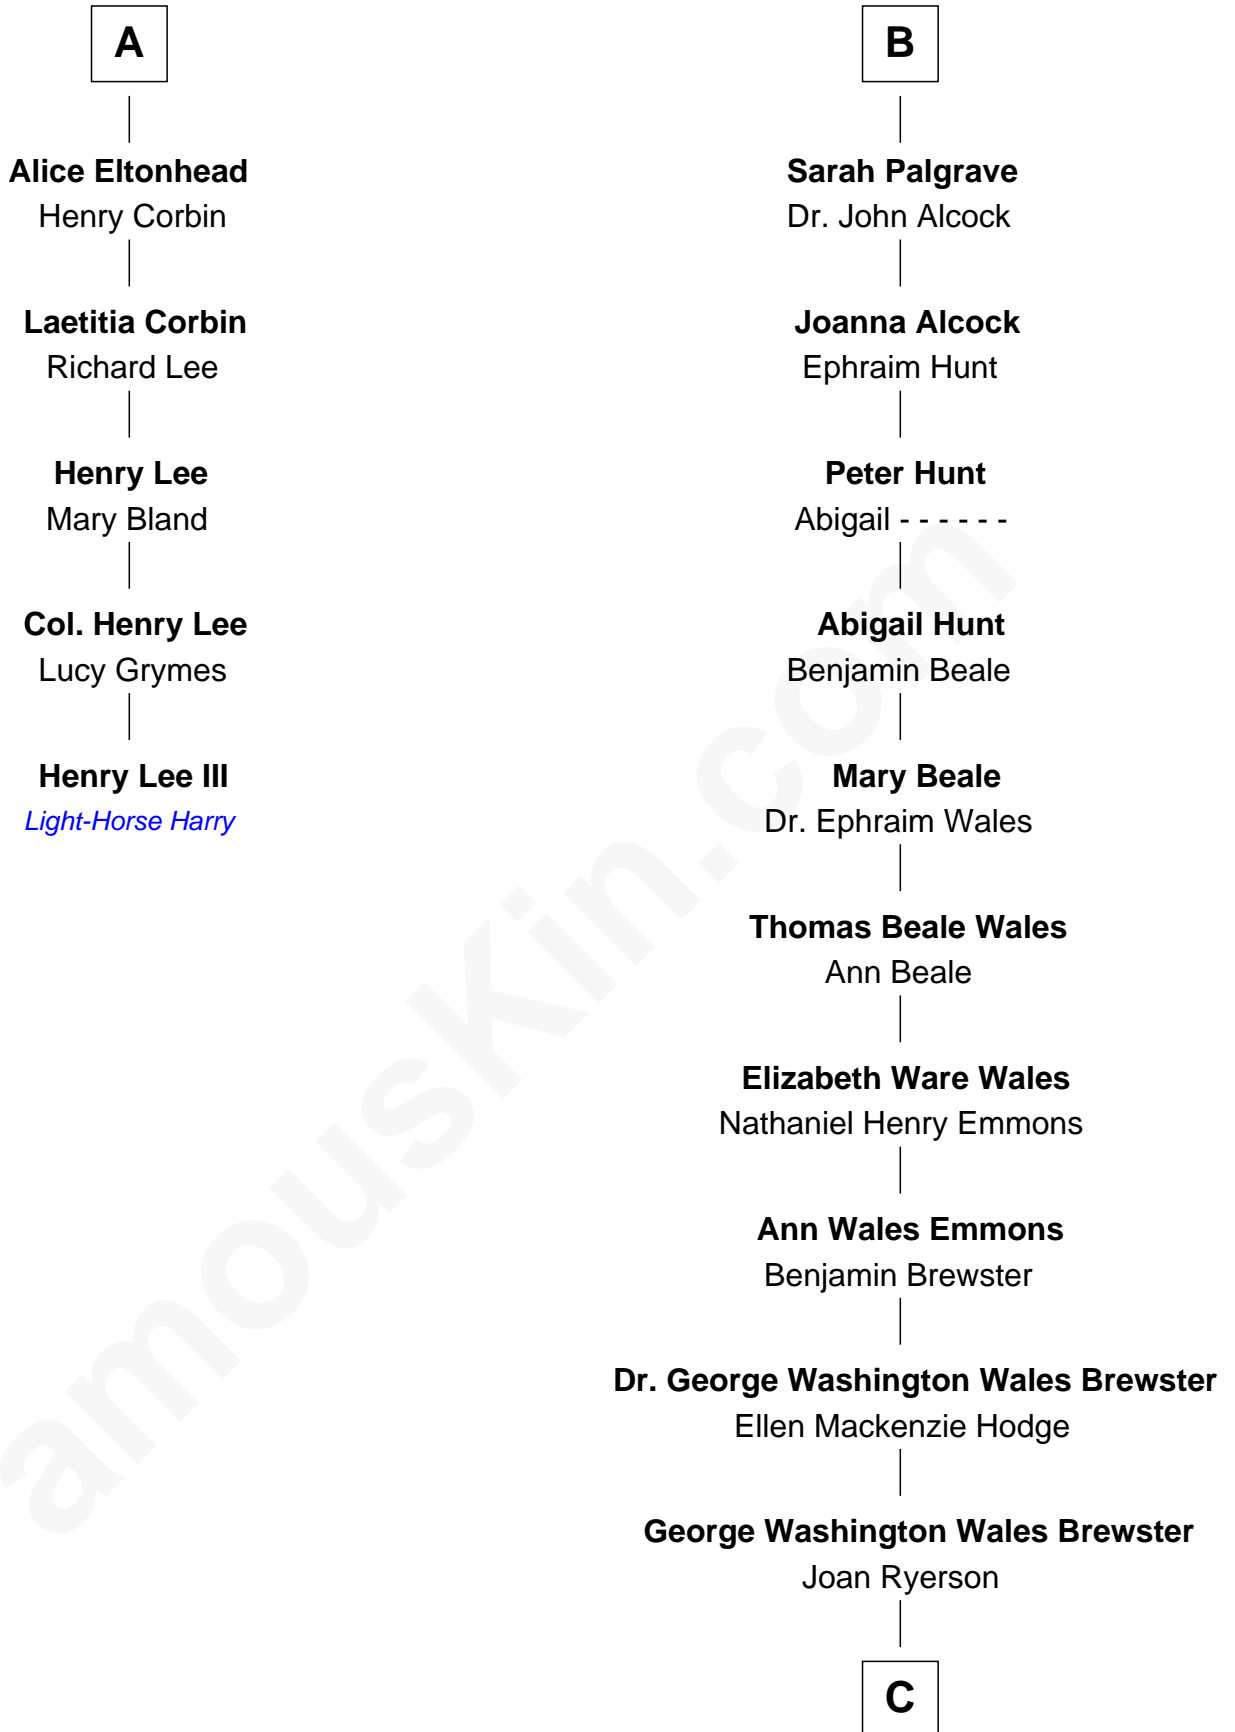

FamousKin.com Relationship Chart of

Henry Lee III

9th Governor of Virginia

11th cousin 7 times removed of

Paget Brewster

TV Actress

Sir Robert Goushill

Elizabeth Fitzalan

C

Galen Brewster
Hathaway Tew

Paget Brewster
TV Actress

FamousKin.com