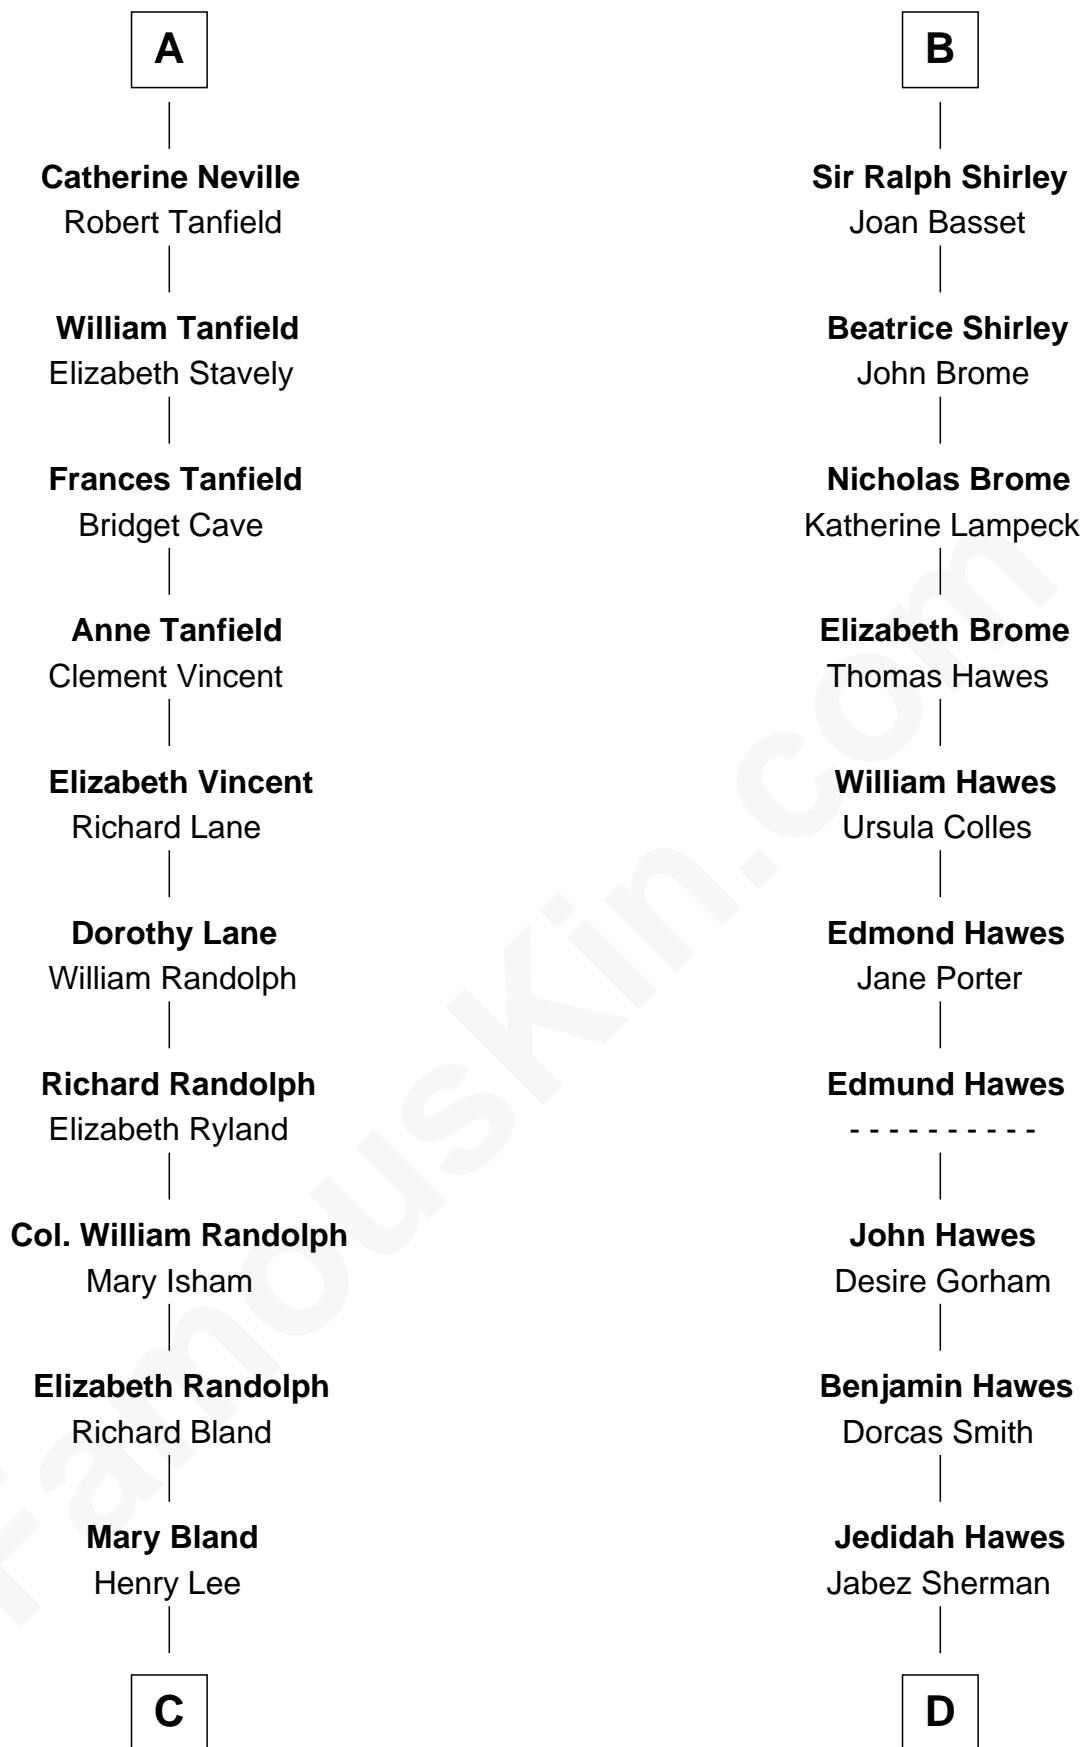

FamousKin.com Relationship Chart of

Henry Lee III

9th Governor of Virginia

18th cousin 3 times removed of

James Sherman

27th U.S. Vice-President

C

Col. Henry Lee

Lucy Grymes

Henry Lee III

Light-Horse Harry

D

Prince Sherman

Sarah Sherman

Jahaziel Sherman

Nancy Winslow