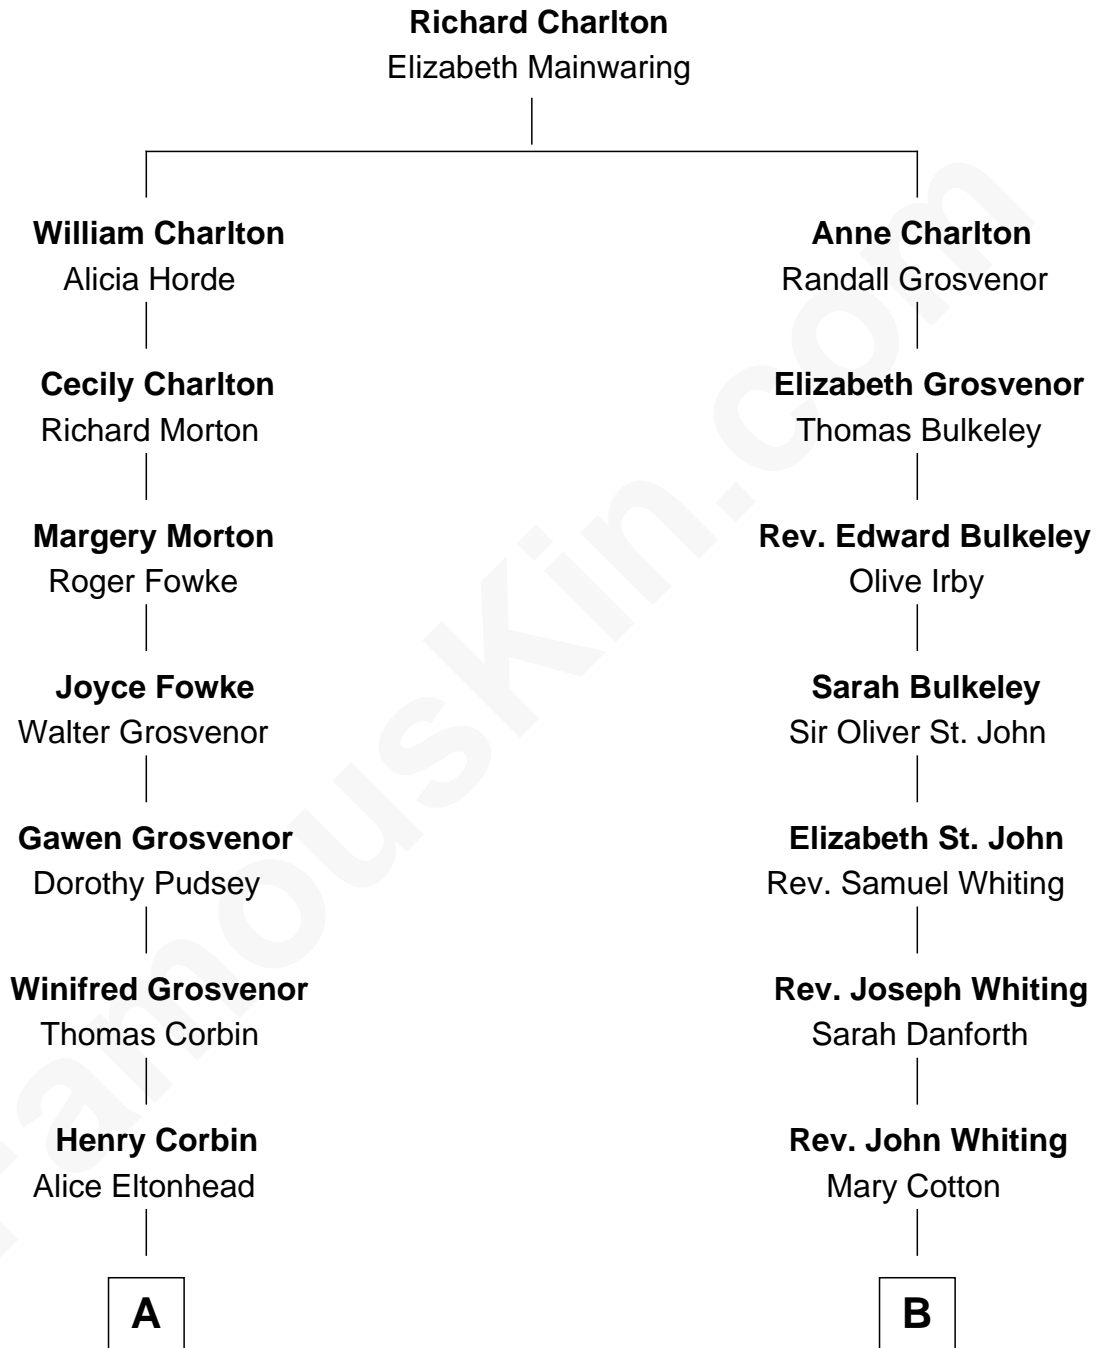

FamousKin.com

Relationship Chart of

Henry Lee III

9th Governor of Virginia

10th cousin 2 times removed of

James Sherman

27th U.S. Vice-President

A

Laetitia Corbin

Richard Lee

Henry Lee

Mary Bland

Col. Henry Lee

Lucy Grymes

Henry Lee III

Light-Horse Harry

B

Thomas Whiting

Lydia Parker

Mary Whiting

William Barron

Mary Augusta Barron

Stalham Williams

Frances Lucretia Williams