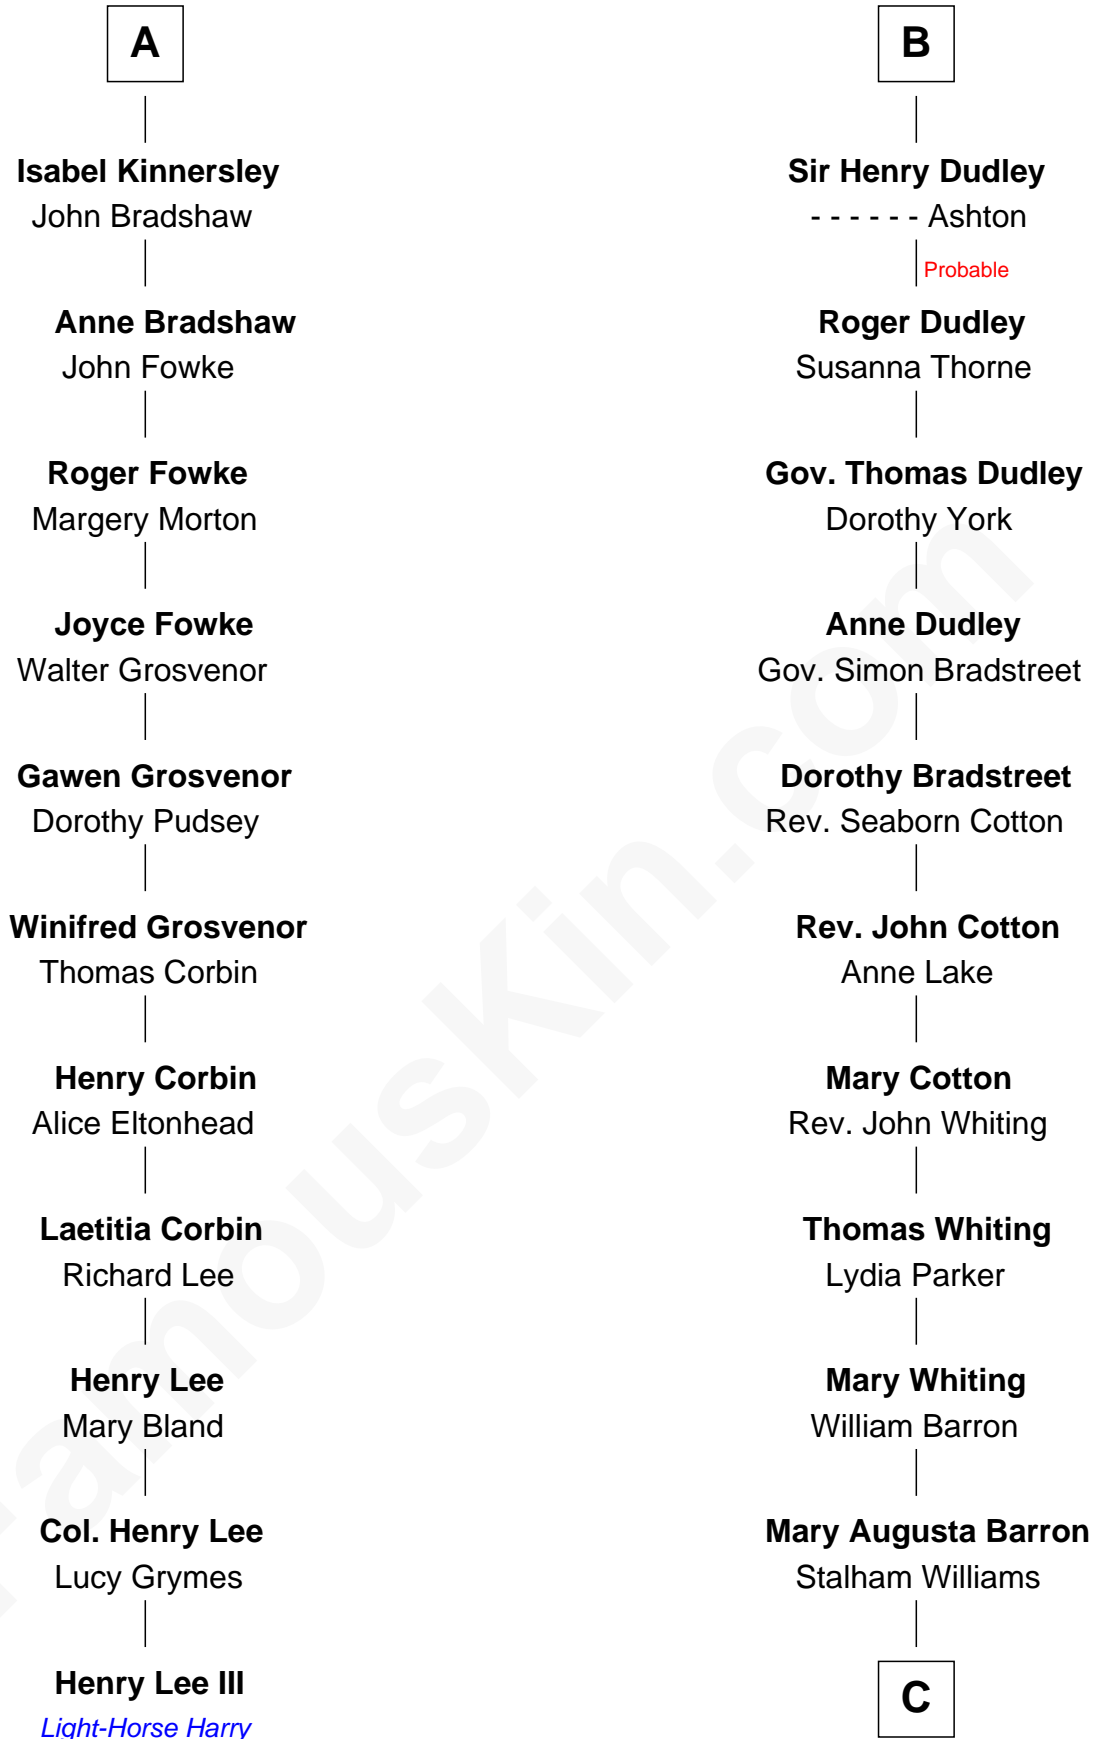

FamousKin.com

Relationship Chart of

Henry Lee III

9th Governor of Virginia

17th cousin 2 times removed of

James Sherman

27th U.S. Vice-President

C

Frances Lucretia Williams

Richard Winslow Sherman

Mary Frances Sherman

Richard Updike Sherman

James Sherman

27th U.S. Vice-President

FamousKin.com