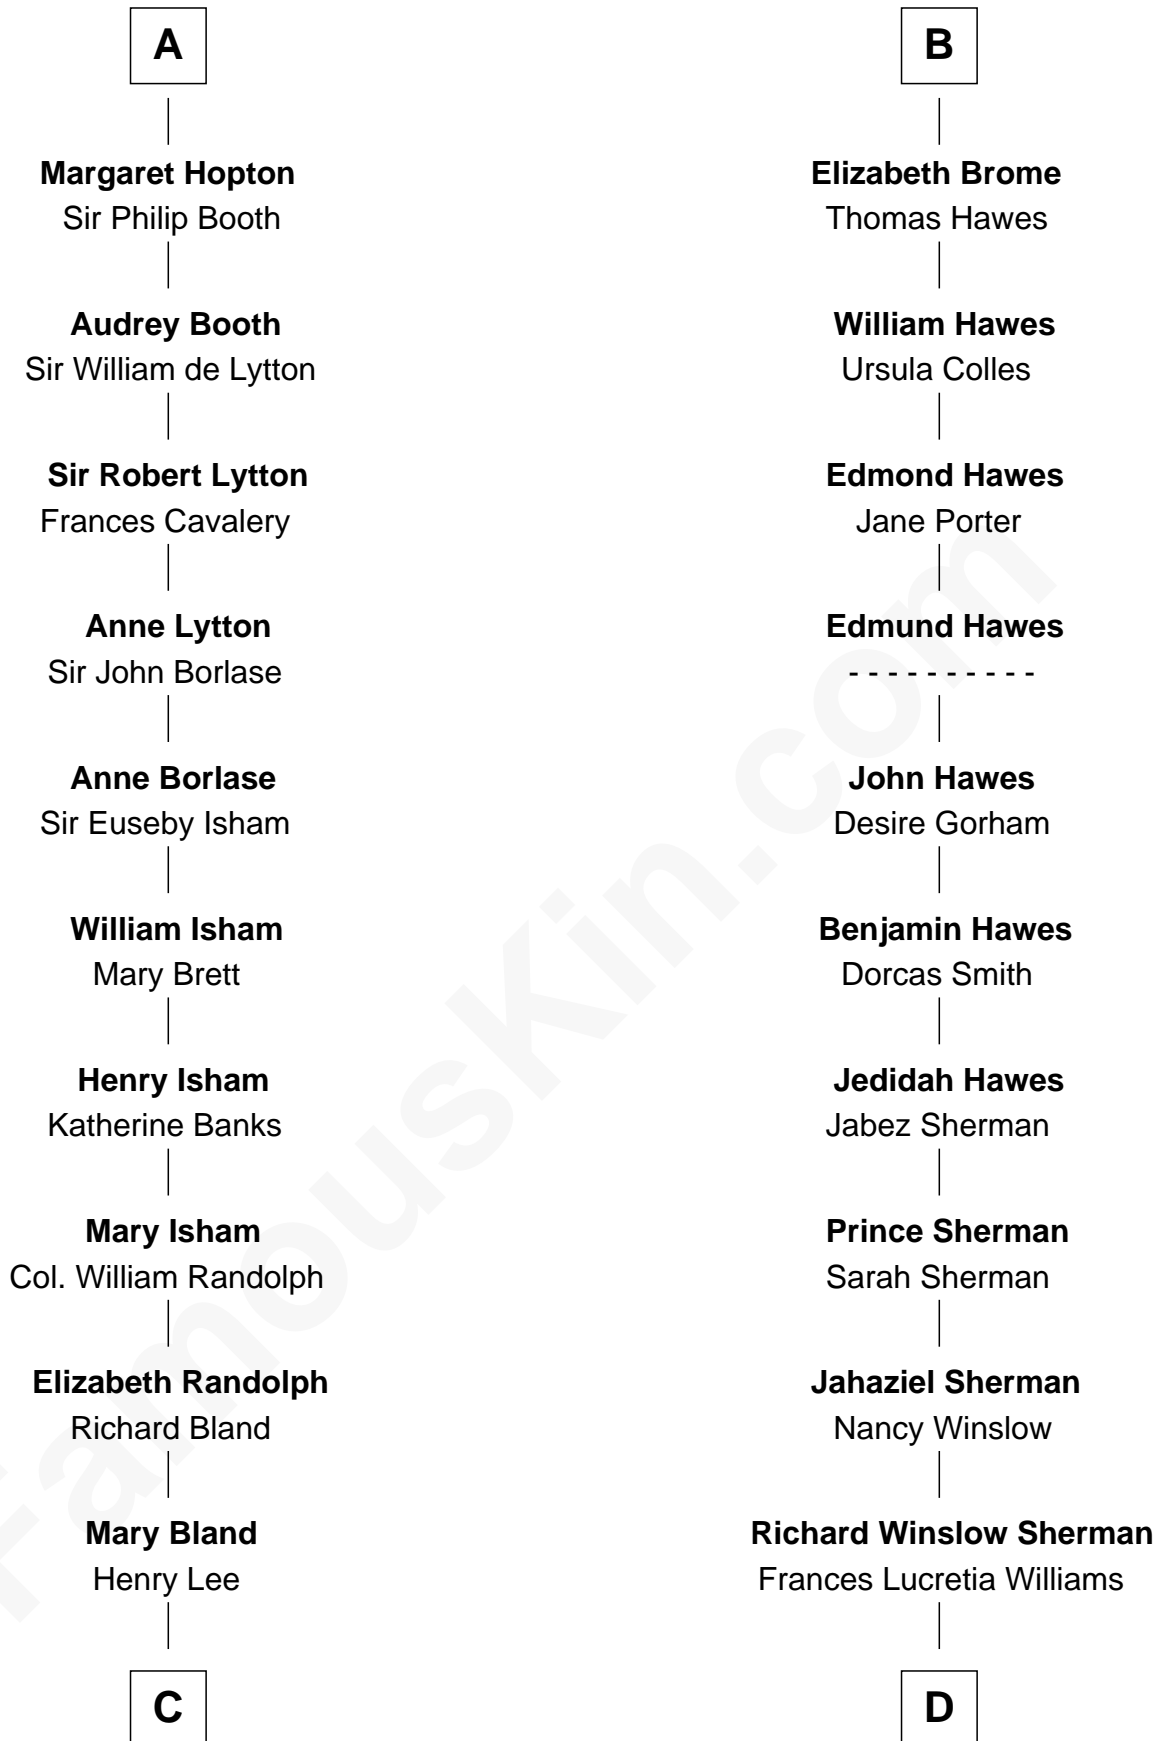

FamousKin.com Relationship Chart of

Henry Lee III

9th Governor of Virginia

18th cousin of

James Sherman

27th U.S. Vice-President

Sir Robert de Ros

Isabel de Aubeney

C

Col. Henry Lee

Lucy Grymes

Henry Lee III

Light-Horse Harry

D

Mary Frances Sherman

Richard Updike Sherman