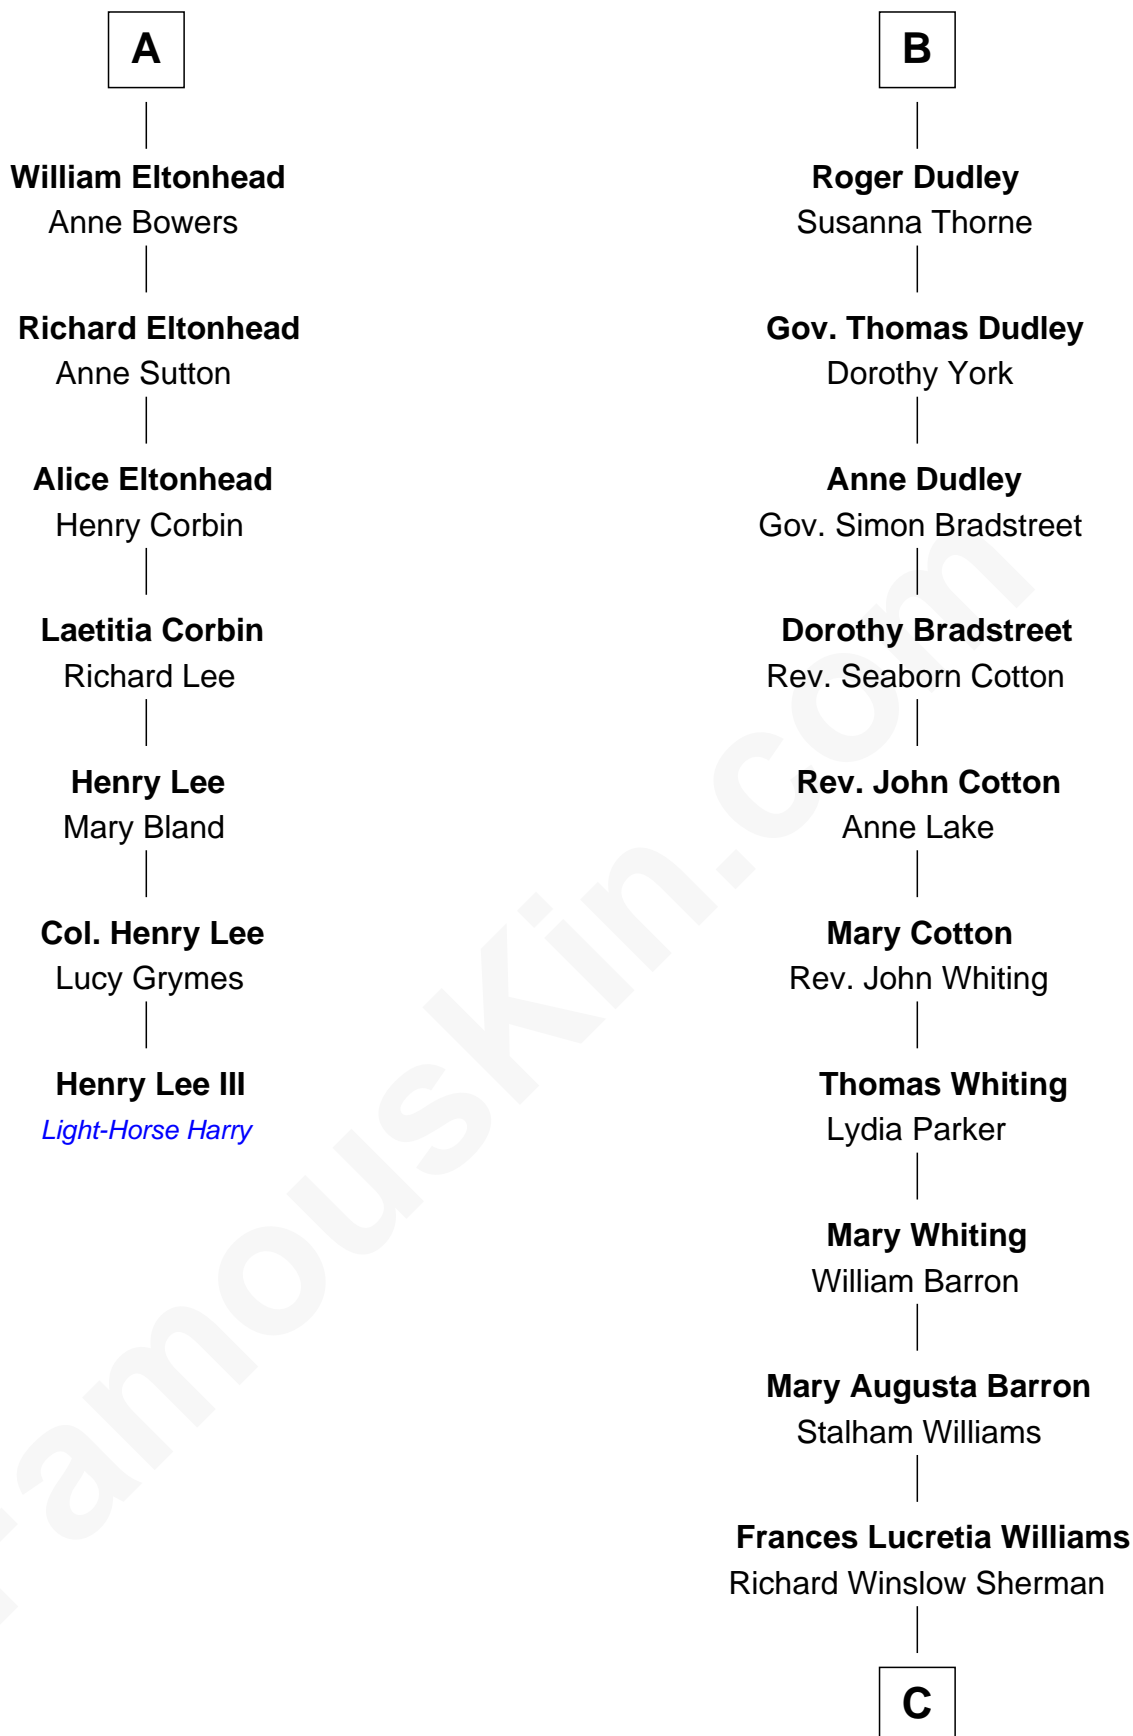

FamousKin.com Relationship Chart of

Henry Lee III

9th Governor of Virginia

13th cousin 5 times removed of

James Sherman

27th U.S. Vice-President

Richard Fitzalan
Eleanor Plantagenet

Sir Richard Fitzalan
Elizabeth de Bohun

Elizabeth Fitzalan
Sir Robert Goushill

Joan Goushill
Sir Thomas Stanley

Katherine Stanley
Sir John Savage

Dulcia Savage
Sir Henry Bold

Maud Bold
Thomas Gerard

Jennet Gerard
Richard Eltonhead

A

Alice Fitzalan
Sir Thomas de Holand

Eleanor Holand
Edward Cherleton

Joyce Cherleton
Sir John Tiptoft

Joyce Tiptoft
Sir Edmund Sutton

Sir Edward Sutton
Cecily Willoughby

Sir John Sutton
Cecily Grey

Sir Henry Dudley
----- Ashton

Probable

B

C

|
Mary Frances Sherman
Richard Updike Sherman

|
James Sherman
27th U.S. Vice-President

FamousKin.com