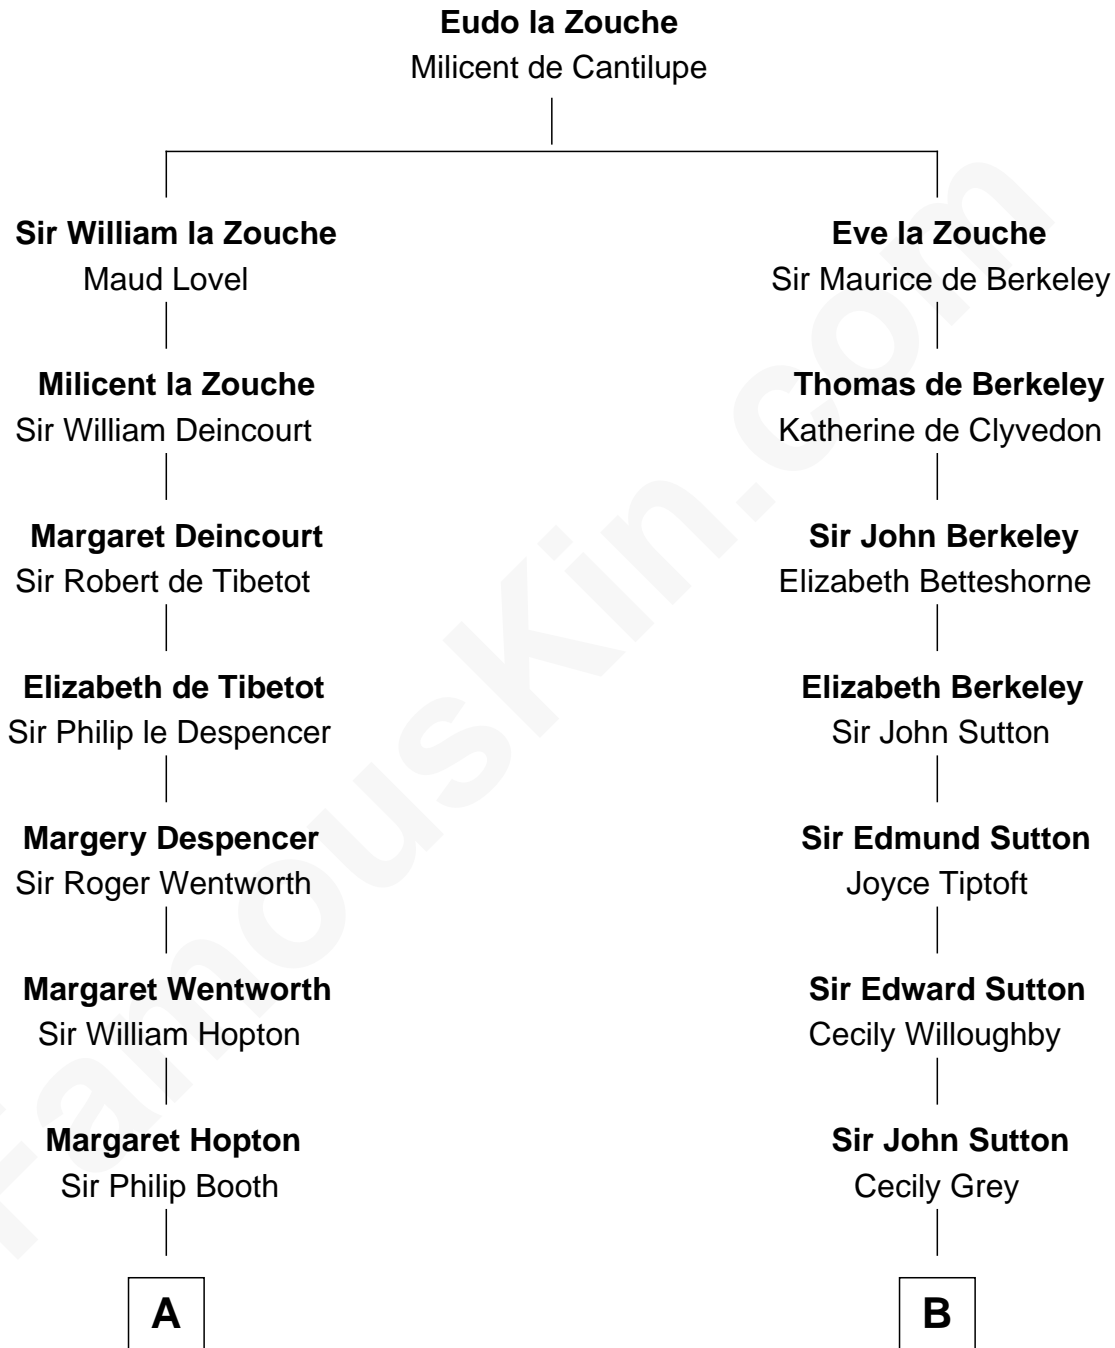

FamousKin.com

Relationship Chart of

Henry Lee III

9th Governor of Virginia

17th cousin 2 times removed of

James Sherman

27th U.S. Vice-President

C

Frances Lucretia Williams

Richard Winslow Sherman

Mary Frances Sherman

Richard Updike Sherman

James Sherman

27th U.S. Vice-President

FamousKin.com