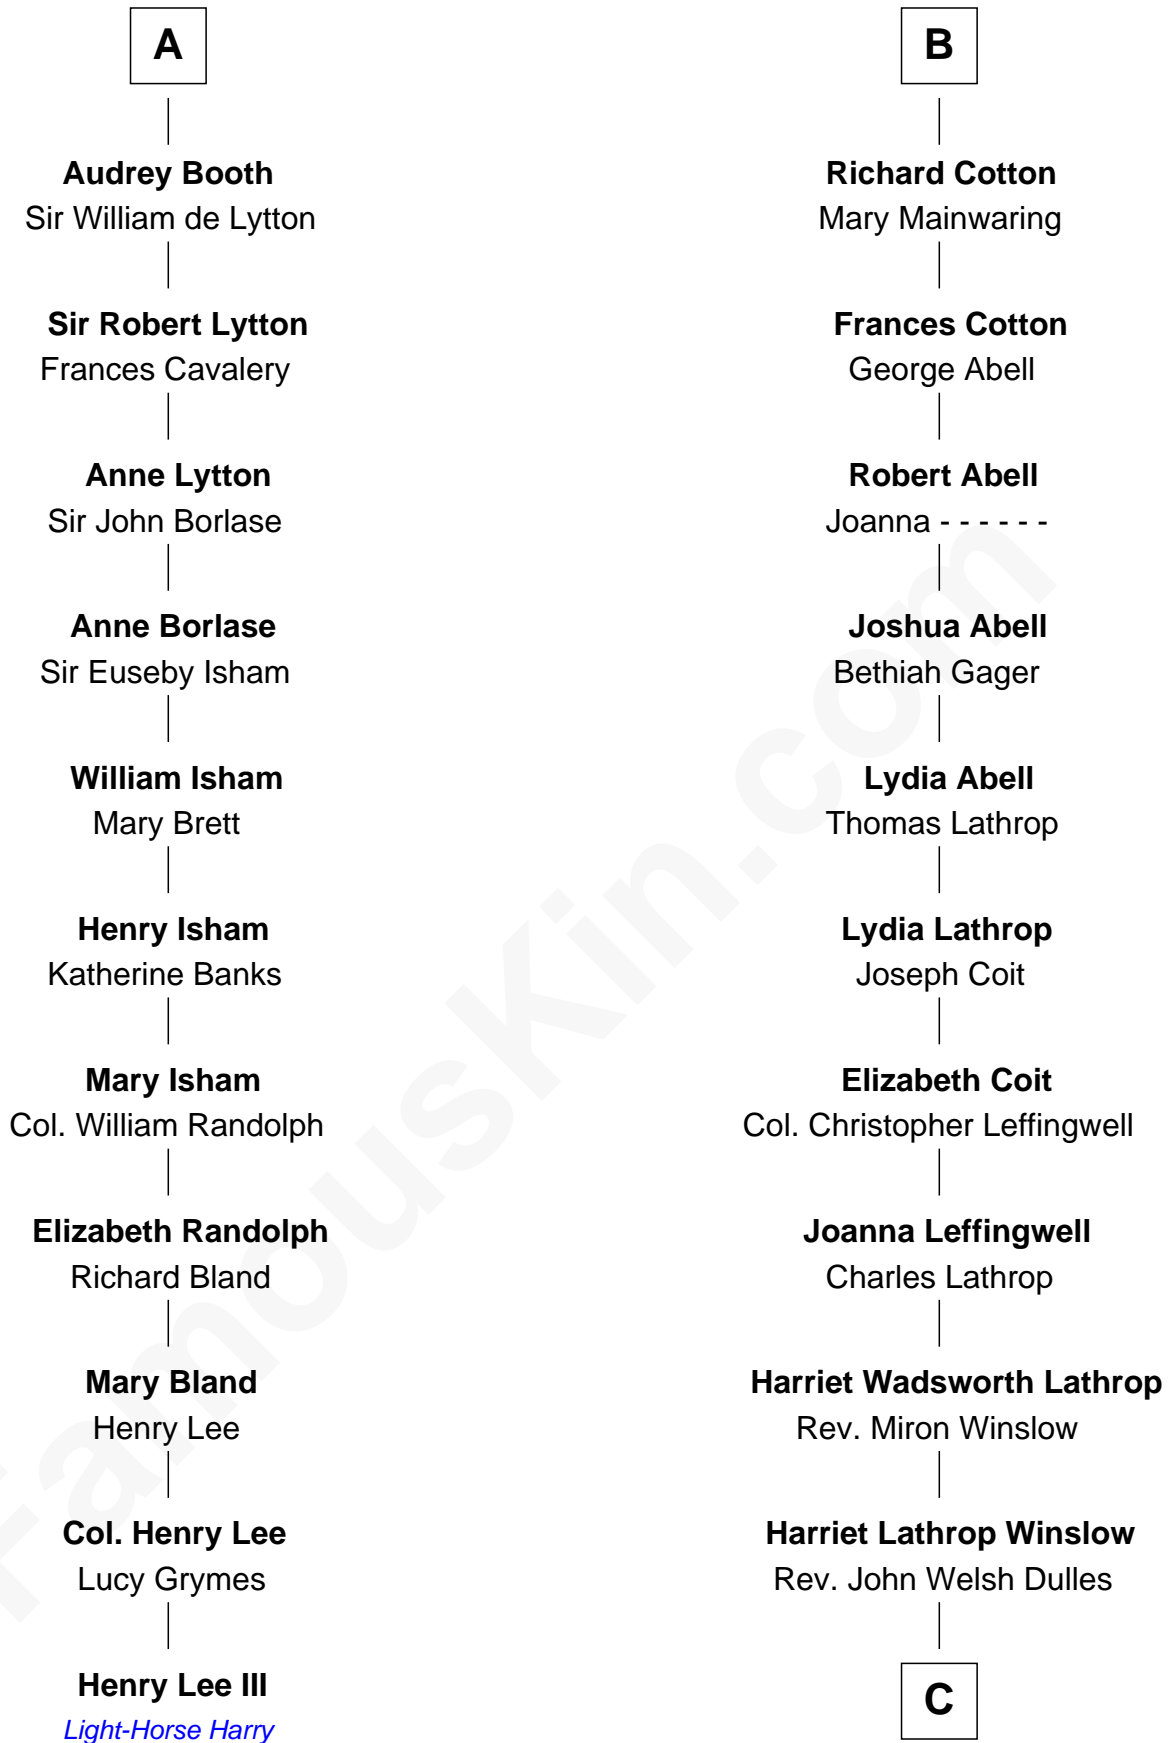

# FamousKin.com Relationship Chart of

**Henry Lee III**

*9th Governor of Virginia*

17th cousin 1 time removed of

**Allen Dulles**

*5th Director of the C.I.A.*

**Eudo la Zouche**  
Milicent de Cantilupe

**Sir William la Zouche**  
Maud Lovel

**Milicent la Zouche**  
Sir William Deincourt

**Margaret Deincourt**  
Sir Robert de Tibetot

**Elizabeth de Tibetot**  
Sir Philip le Despencer

**Margery Despencer**  
Sir Roger Wentworth

**Margaret Wentworth**  
Sir William Hopton

**Margaret Hopton**  
Sir Philip Booth

**A**

**Eve la Zouche**  
Sir Maurice de Berkeley

**Thomas de Berkeley**  
Katherine de Clyvedon

**Sir John Berkeley**  
Elizabeth Betteshorne

**Elizabeth Berkeley**  
Sir John Sutton

**Jane Sutton**  
Thomas Mainwaring

**Cecily Mainwaring**  
John Cotton

**Sir George Cotton**  
Mary Onley

**B**

**C**

Allen Macy Dulles

Edith Foster

Allen Dulles