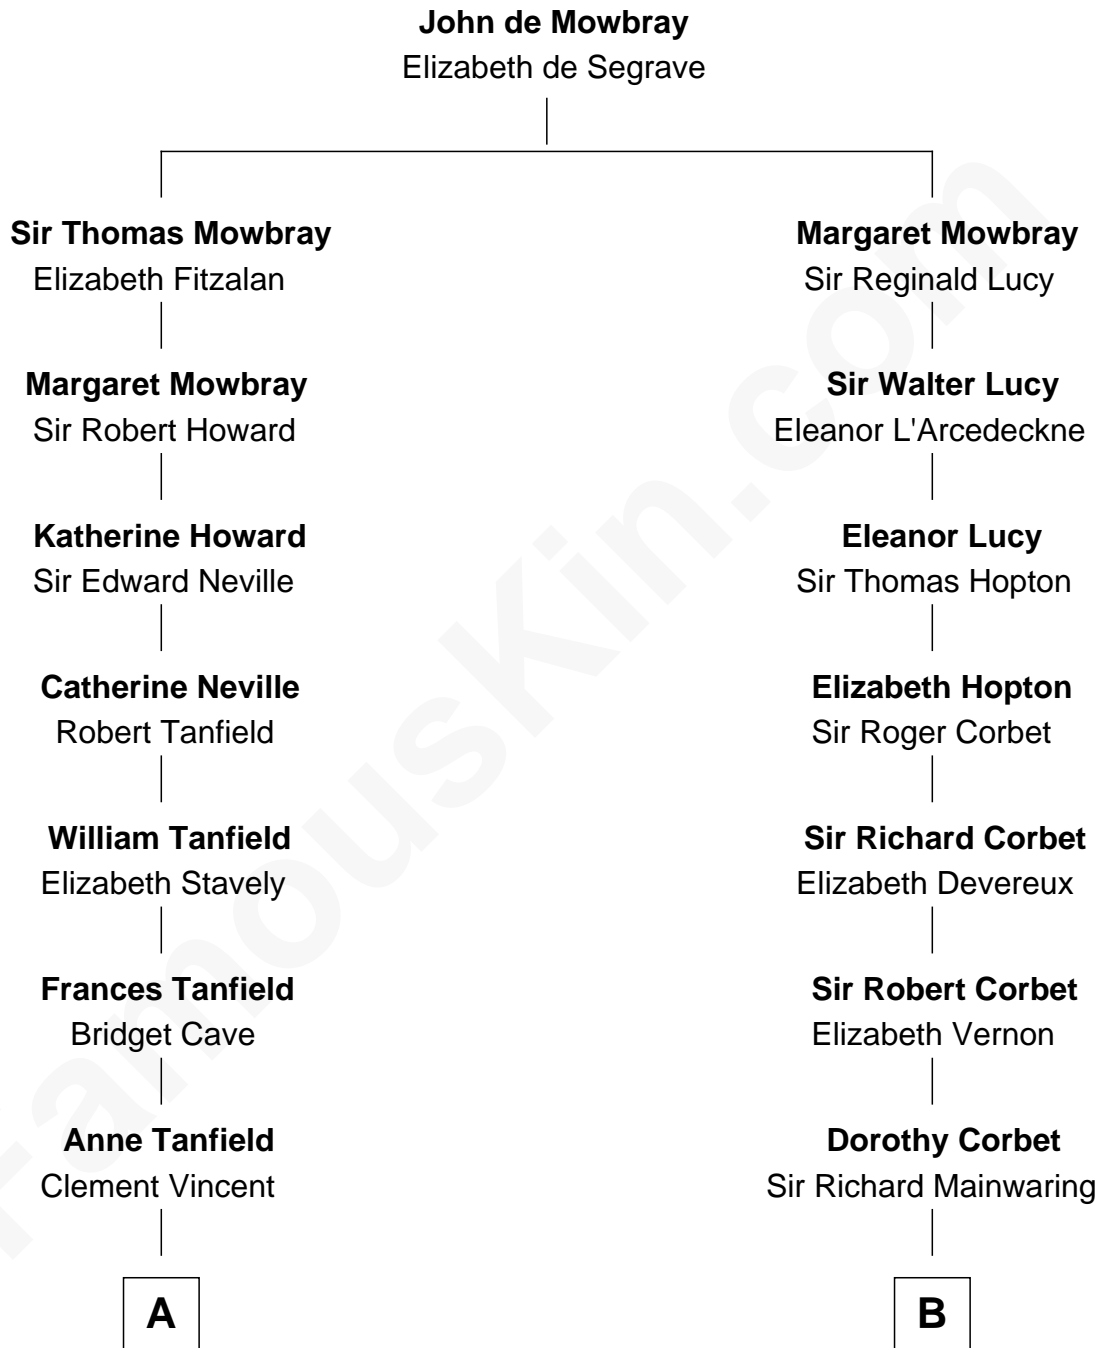

FamousKin.com Relationship Chart of

Henry Lee III

9th Governor of Virginia

14th cousin 5 times removed of

Allen Dulles

5th Director of the C.I.A.

C

Harriet Lathrop Winslow