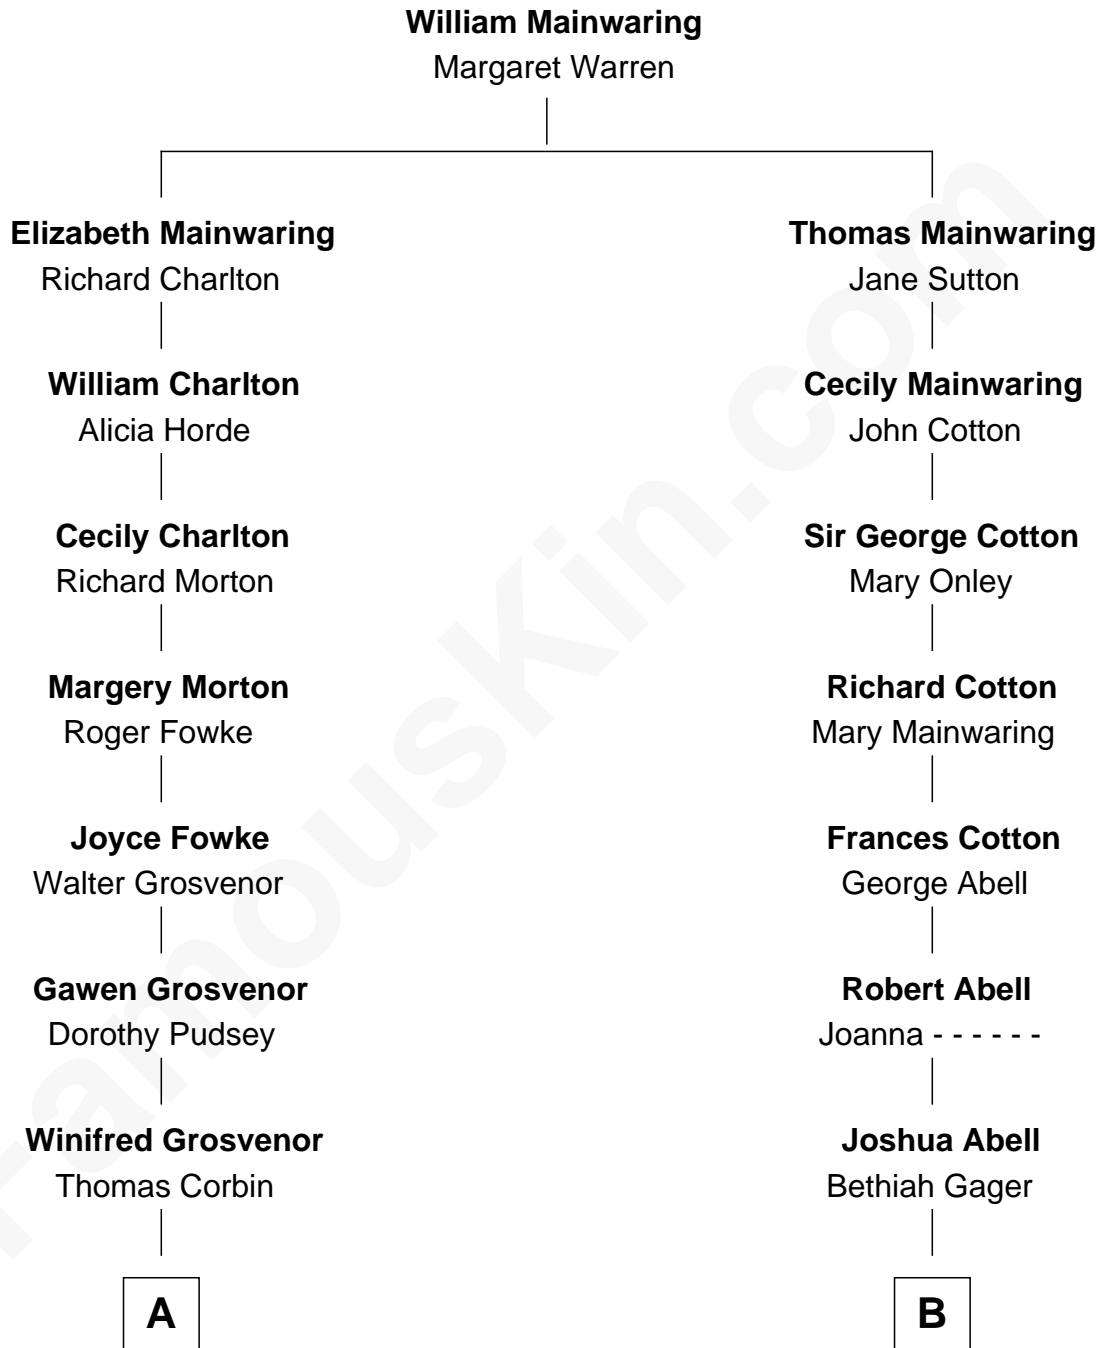

FamousKin.com

Relationship Chart of

Henry Lee III

9th Governor of Virginia

11th cousin 3 times removed of

John Foster Dulles

52nd U.S. Secretary of State

A

Henry Corbin
Alice Eltonhead

Laetitia Corbin
Richard Lee

Henry Lee
Mary Bland

Col. Henry Lee
Lucy Grymes

Henry Lee III
Light-Horse Harry

B

Lydia Abell
Thomas Lathrop

Lydia Lathrop
Joseph Coit