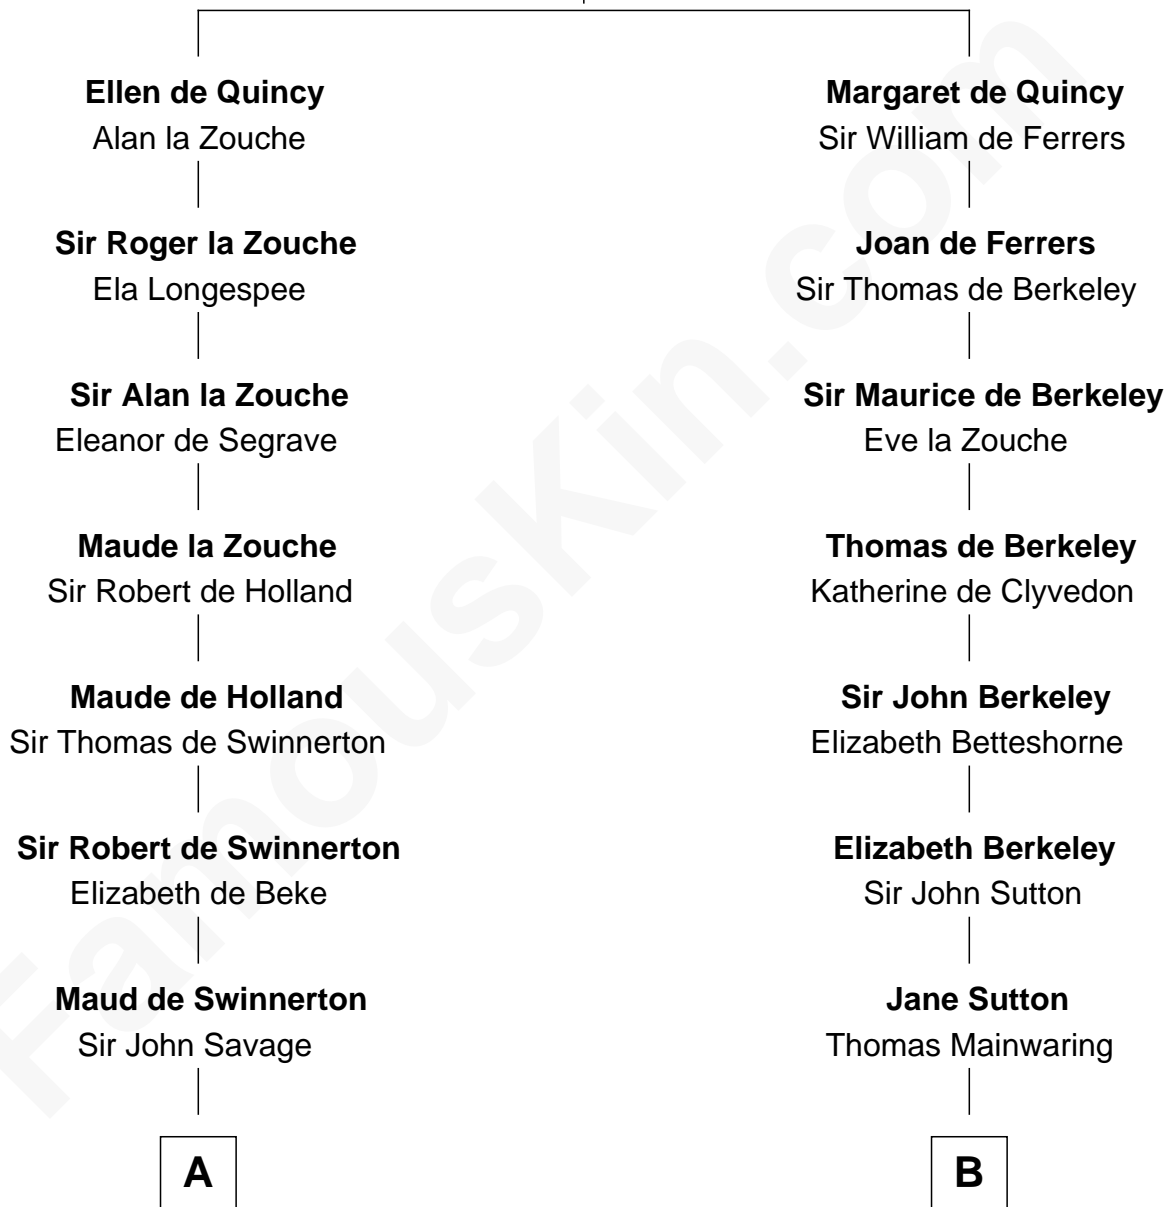

FamousKin.com

Relationship Chart of

Henry Lee III

9th Governor of Virginia

18th cousin 2 times removed of

John Foster Dulles

52nd U.S. Secretary of State

Sir Roger de Quincy

Helen of Galloway

C

Col. Henry Lee

Lucy Grymes

Henry Lee III

Light-Horse Harry

D

Harriet Wadsworth Lathrop