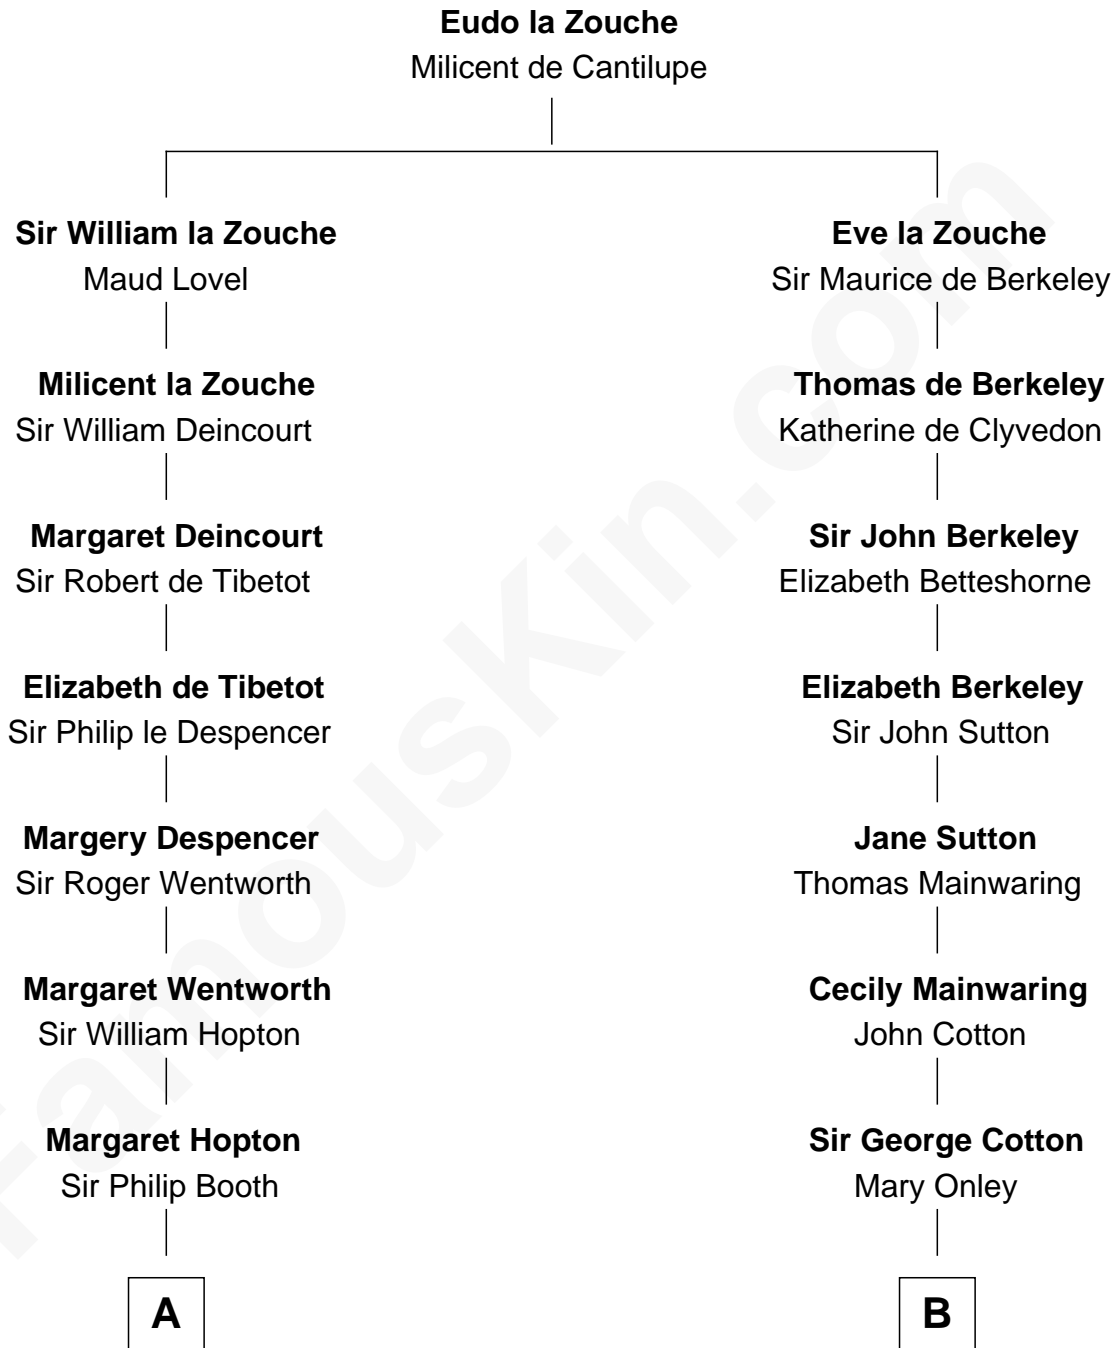

FamousKin.com

Relationship Chart of

Henry Lee III

9th Governor of Virginia

17th cousin 1 time removed of

John Foster Dulles

52nd U.S. Secretary of State