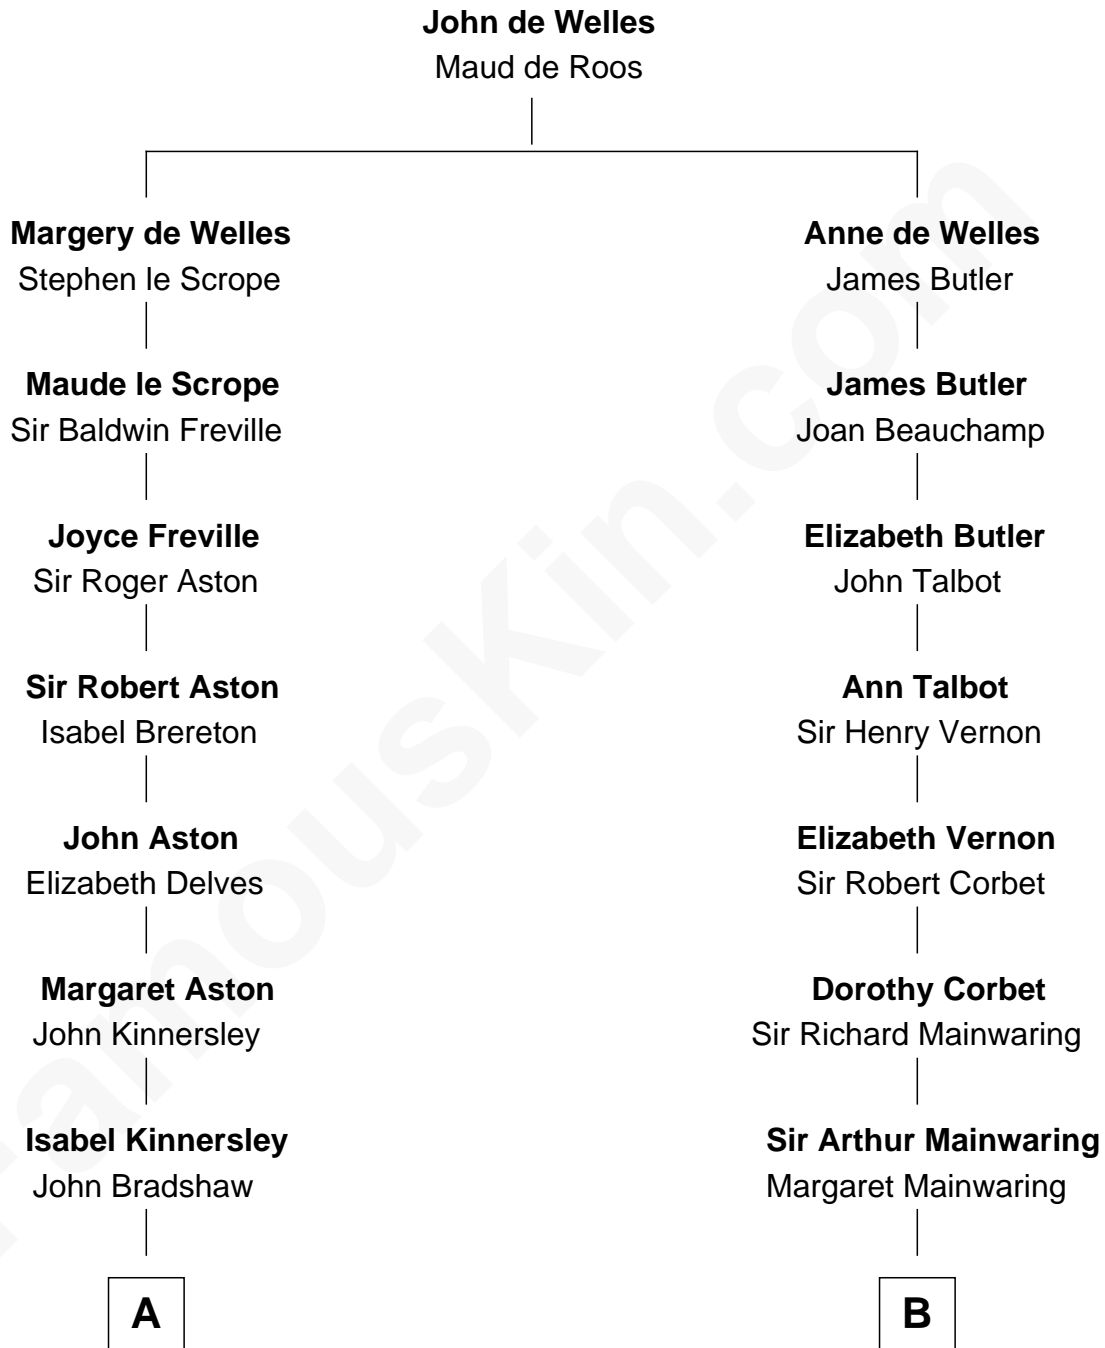

FamousKin.com

Relationship Chart of

Henry Lee III

9th Governor of Virginia

16th cousin 2 times removed of

John Foster Dulles

52nd U.S. Secretary of State

C

Allen Macy Dulles

Edith Foster

John Foster Dulles

52nd U.S. Secretary of State

FamousKin.com